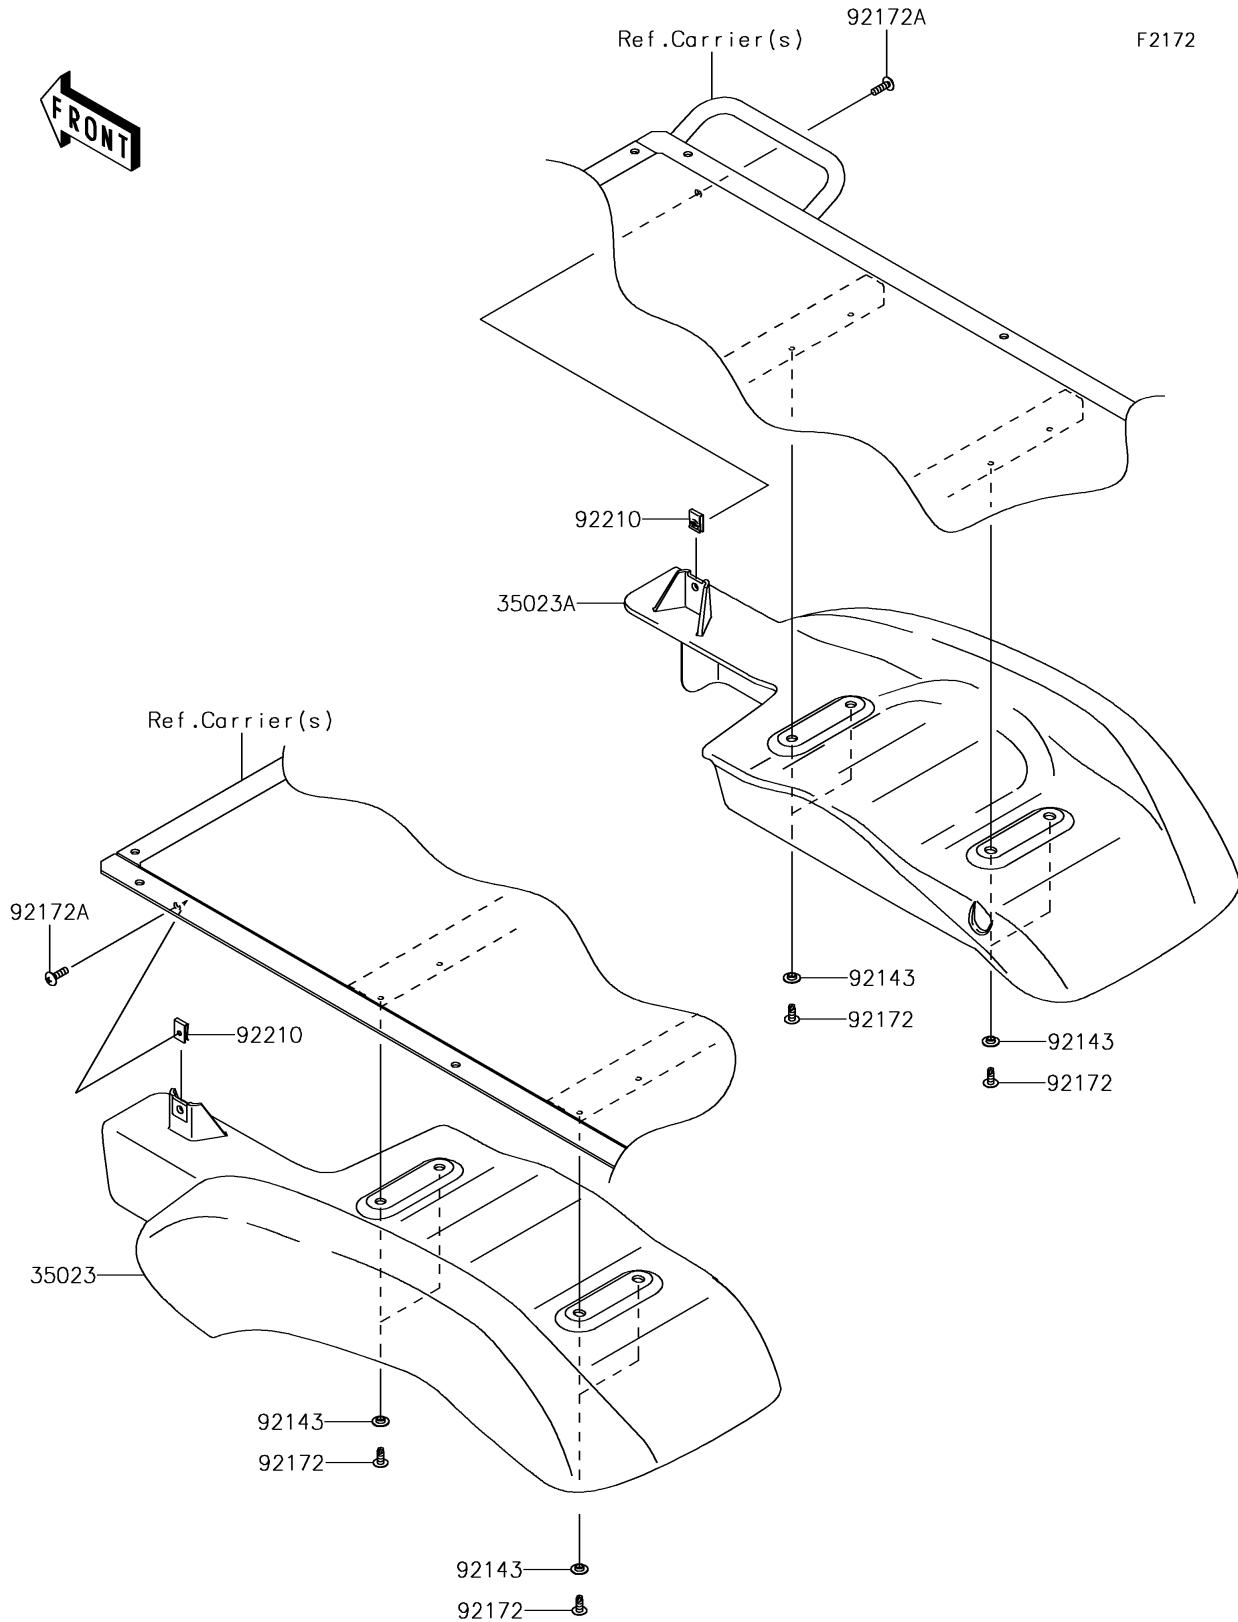

2017 Mule SX 4X4 SE PARTS DIAGRAM

Rear Fender(s)

2017 Mule SX 4X4 SE PARTS LIST

Rear Fender(s)

ITEM NAME	PART NUMBER	QUANTITY
FENDER-REAR,LH,F.BLACK (Ref # 35023)	35023-0045-6Z	1
FENDER-REAR,RH,F.BLACK (Ref # 35023A)	35023-0046-6Z	1
COLLAR (Ref # 92143)	92143-1087	8
SCREW,TAPPING,6X16 (Ref # 92172)	92172-0739	8
SCREW,TAPPING,6X20 (Ref # 92172A)	92172-0883	2
NUT,LEAF SPRING,6MM (Ref # 92210)	92210-0624	2