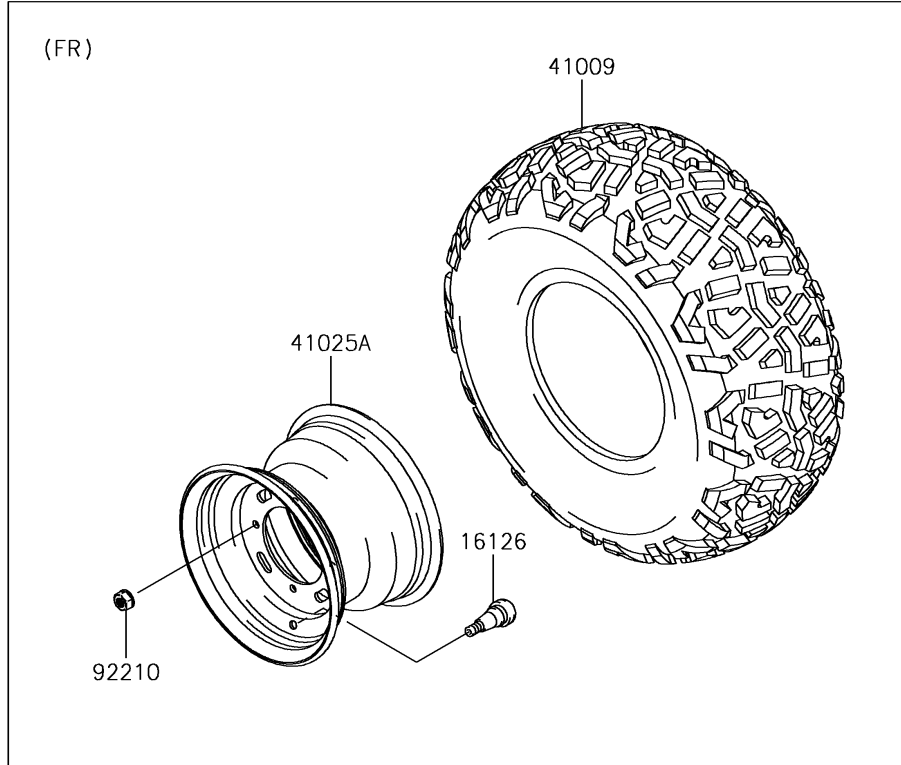

2017 Mule SX 4X4 SE PARTS DIAGRAM

Wheels/Tires

F2210

2017 Mule SX 4X4 SE PARTS LIST

Wheels/Tires

ITEM NAME	PART NUMBER	QUANTITY
VALVE (Ref # 16126)	16126-4001	4
TIRE,FR,24X9.00-10 4PR,K968M (Ref # 41009)	41009-0765	2
TIRE,RR,24X11.00-10 4PR,K968 (Ref # 41009A)	41009-0766	2
RIM,RR,10X8.5,F.S.BLACK (Ref # 41025)	41025-0039-397	2
RIM,FR,10X7.0 AT,F.S.BLACK (Ref # 41025A)	41025-0040-397	2
NUT,LOCK,10MM (Ref # 92210)	92210-1204	16