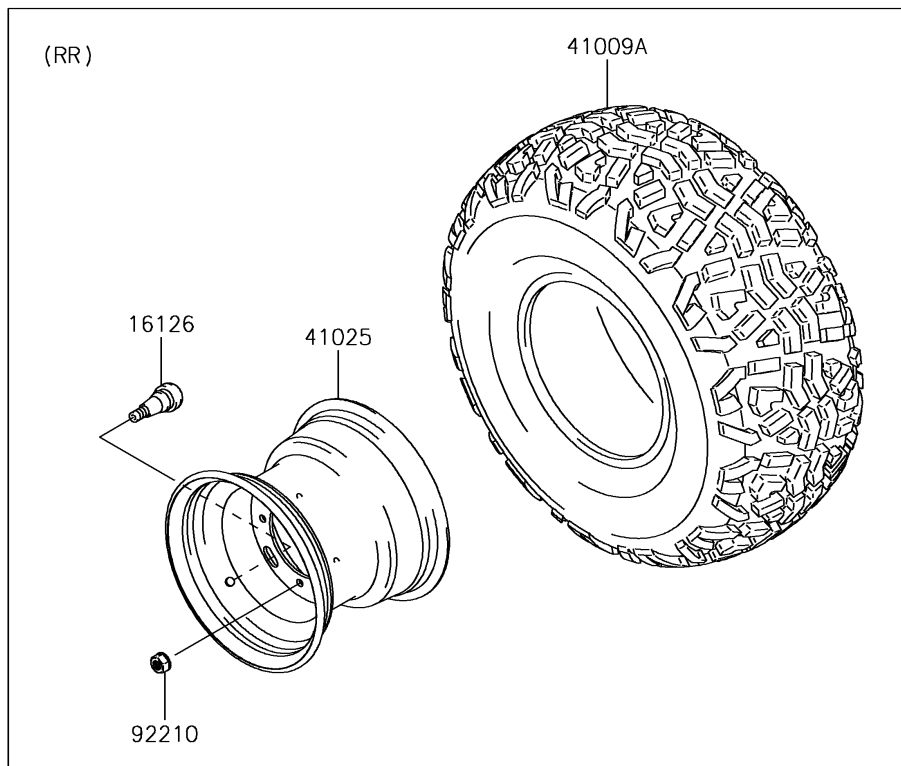

2017 Mule SX 4X4 SE PARTS DIAGRAM

Wheels/Tires

F2210

2017 Mule SX 4X4 SE PARTS LIST

Wheels/Tires

ITEM NAME	PART NUMBER	QUANTITY
VALVE (Ref # 16126)	16126-4001	4
TIRE,FR,24X9.00-10 4PR,K968M (Ref # 41009)	41009-0765	2
TIRE,RR,24X11.00-10 4PR,K968 (Ref # 41009A)	41009-0766	2
RIM,RR,10X8.5,F.S.BLACK (Ref # 41025)	41025-0039-397	2
RIM,FR,10X7.0 AT,F.S.BLACK (Ref # 41025A)	41025-0040-397	2
NUT,LOCK,10MM (Ref # 92210)	92210-1204	16