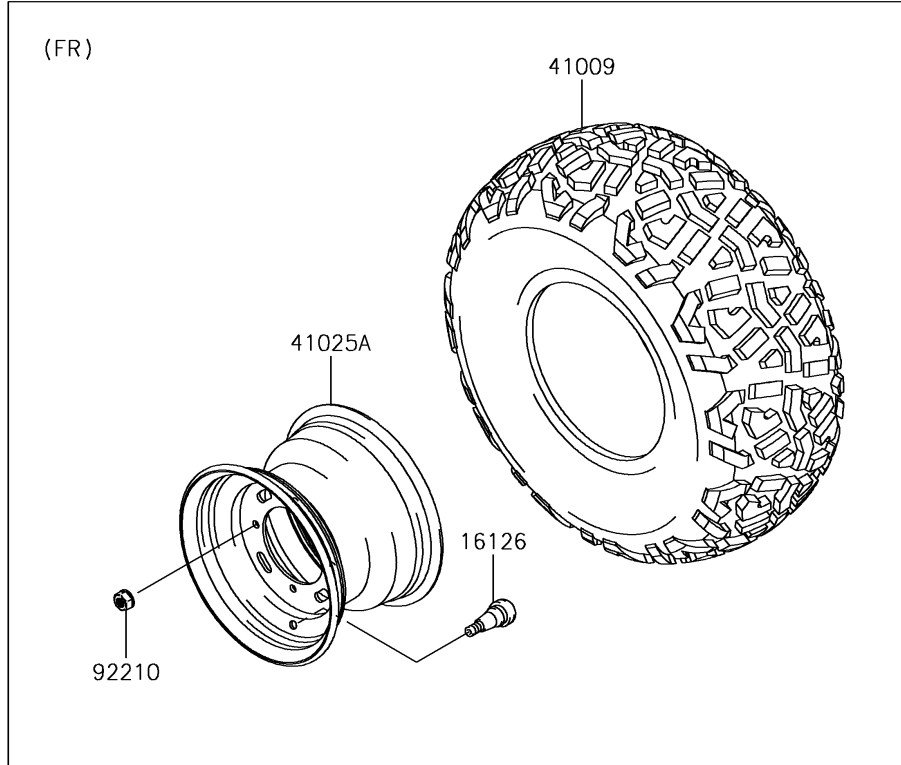

2018 MULE SX™ 4x4 SE PARTS DIAGRAM

Wheels/Tires

F2210

2018 MULE SX™ 4x4 SE PARTS LIST

Wheels/Tires

ITEM NAME	PART NUMBER	QUANTITY
VALVE (Ref # 16126)	16126-4001	4
TIRE,FR,24X9.00-10 4PR,K968M (Ref # 41009)	41009-0765	2
TIRE,RR,24X11.00-10 4PR,K968 (Ref # 41009A)	41009-0766	2
RIM,RR,10X8.5,F.S.BLACK (Ref # 41025)	41025-0039-397	2
RIM,FR,10X7.0 AT,F.S.BLACK (Ref # 41025A)	41025-0040-397	2
NUT,LOCK,10MM (Ref # 92210)	92210-1204	16