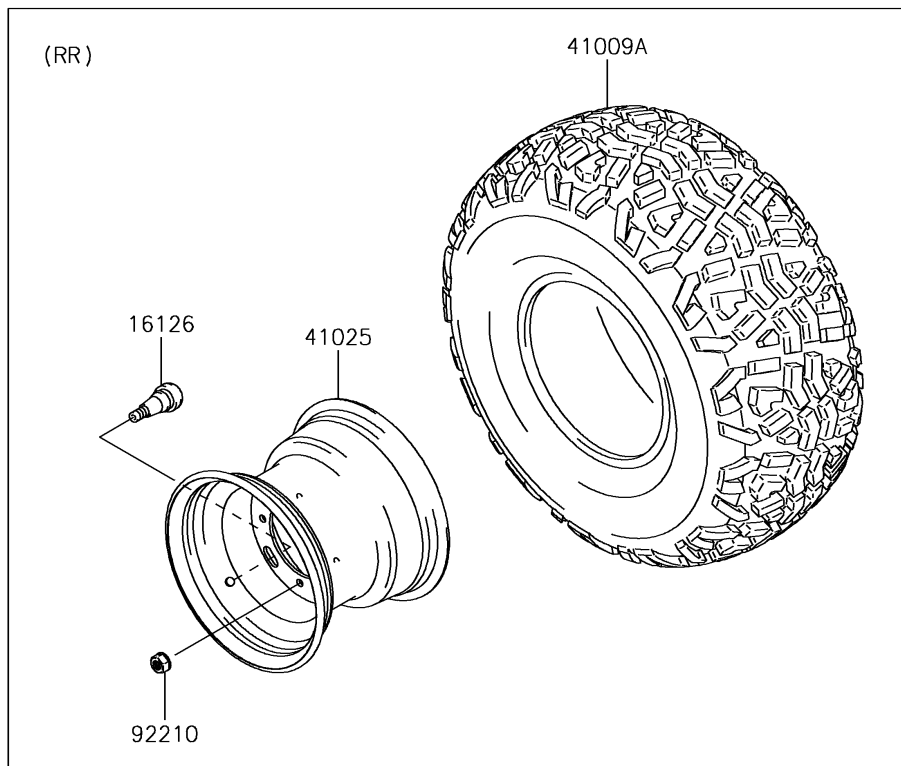

2018 MULE SX™ 4x4 SE PARTS DIAGRAM

Wheels/Tires

F2210

2018 MULE SX™ 4x4 SE PARTS LIST

Wheels/Tires

ITEM NAME	PART NUMBER	QUANTITY
VALVE (Ref # 16126)	16126-4001	4
TIRE,FR,24X9.00-10 4PR,K968M (Ref # 41009)	41009-0765	2
TIRE,RR,24X11.00-10 4PR,K968 (Ref # 41009A)	41009-0766	2
RIM,RR,10X8.5,F.S.BLACK (Ref # 41025)	41025-0039-397	2
RIM,FR,10X7.0 AT,F.S.BLACK (Ref # 41025A)	41025-0040-397	2
NUT,LOCK,10MM (Ref # 92210)	92210-1204	16