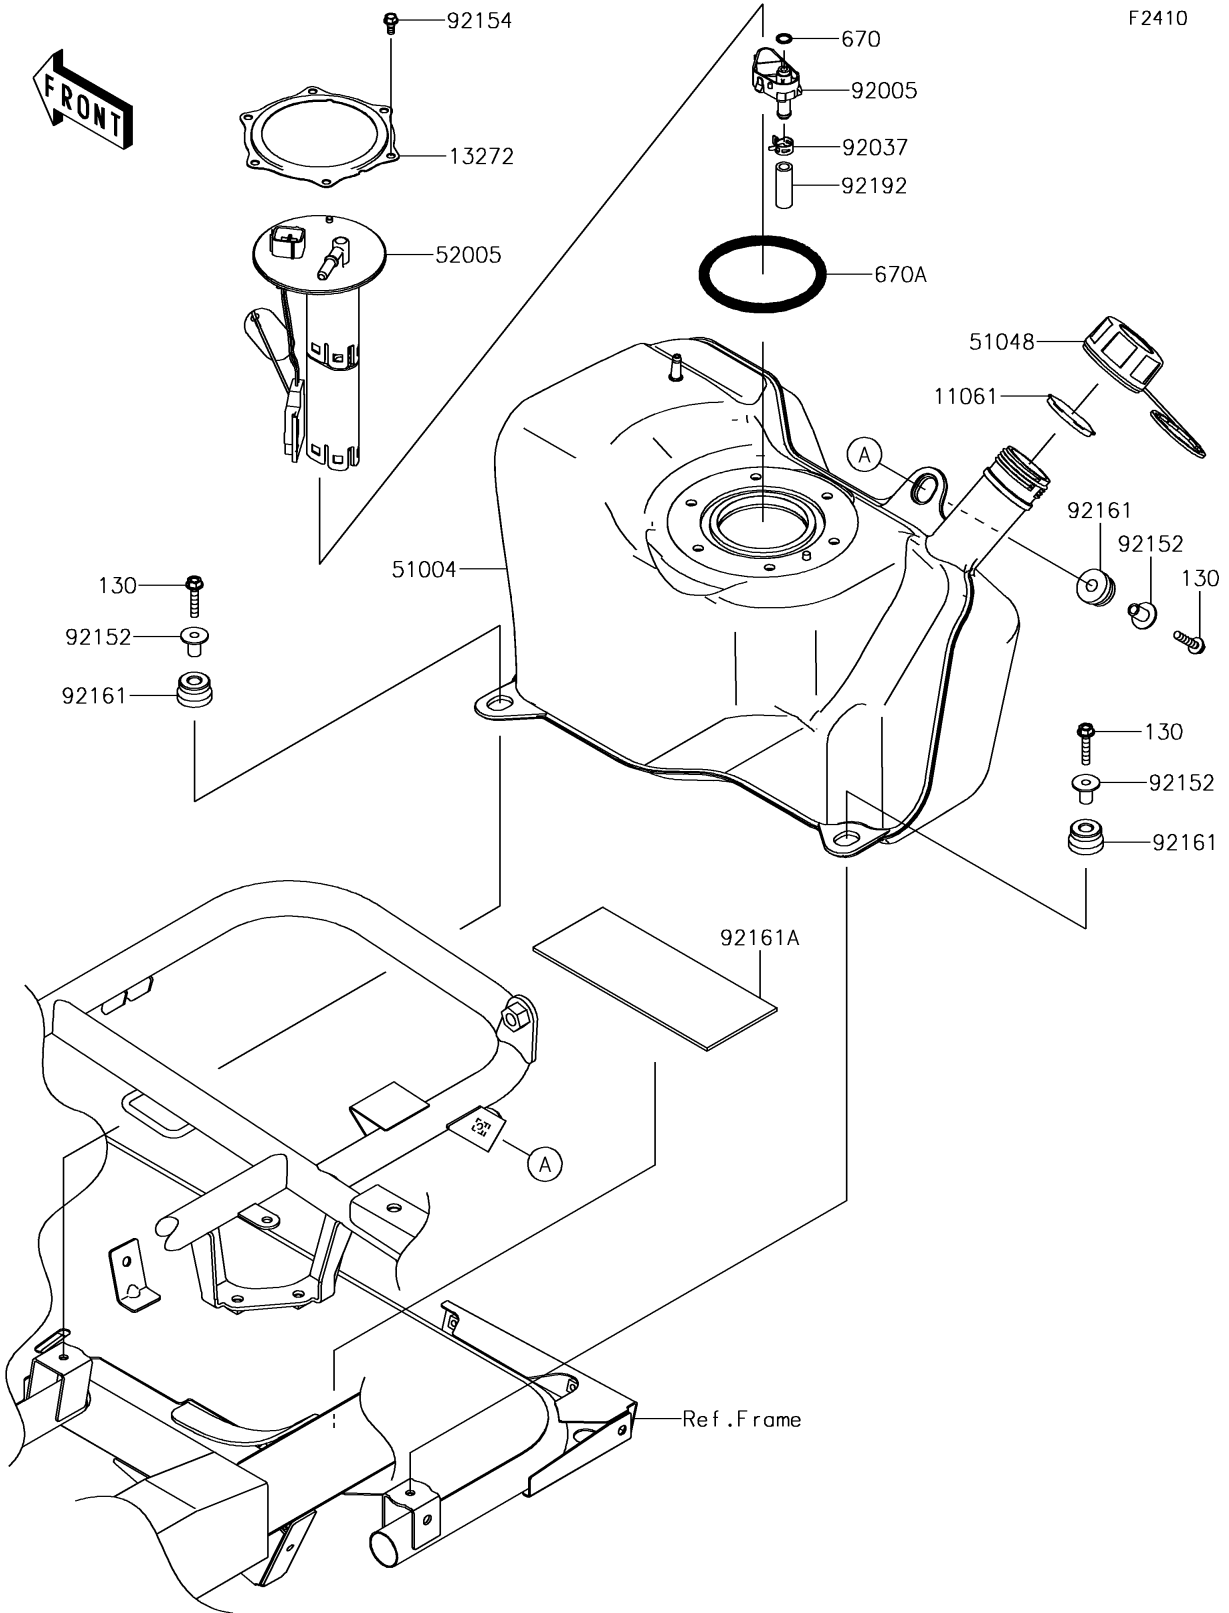

# 2017 Mule SX 4X4 SE PARTS DIAGRAM

## Fuel Tank

## 2017 Mule SX 4X4 SE PARTS LIST

### Fuel Tank

ITEM NAME	PART NUMBER	QUANTITY
GASKET,FUEL TANK CAP (Ref # 11061)	11061-0395	1
PLATE (Ref # 13272)	13272-1398	1
TANK-FUEL (Ref # 51004)	51004-0010	1
CAP-ASSY-TANK,FUEL (Ref # 51048)	51048-0026	1
GAUGE,FUEL (Ref # 52005)	52005-0757	1
FITTING (Ref # 92005)	92005-0813	1
CLAMP,HOSE CLIP (Ref # 92037)	92037-1181	1
COLLAR,6.8X10X18.1 (Ref # 92152)	92152-1867	3
BOLT,FUEL PUMP (Ref # 92154)	92154-1326	6
DAMPER,10X28X17 (Ref # 92161)	92161-1614	3
DAMPER,80X200X3.175 (Ref # 92161A)	92161-1645	1
TUBE,8X13X37 (Ref # 92192)	92192-1622	1
BOLT-FLANGED,6X30 (Ref # 130)	130BA0630	3
O RING,9MM (Ref # 670)	670E1509	1
O RING (Ref # 670A)	670E5090	1