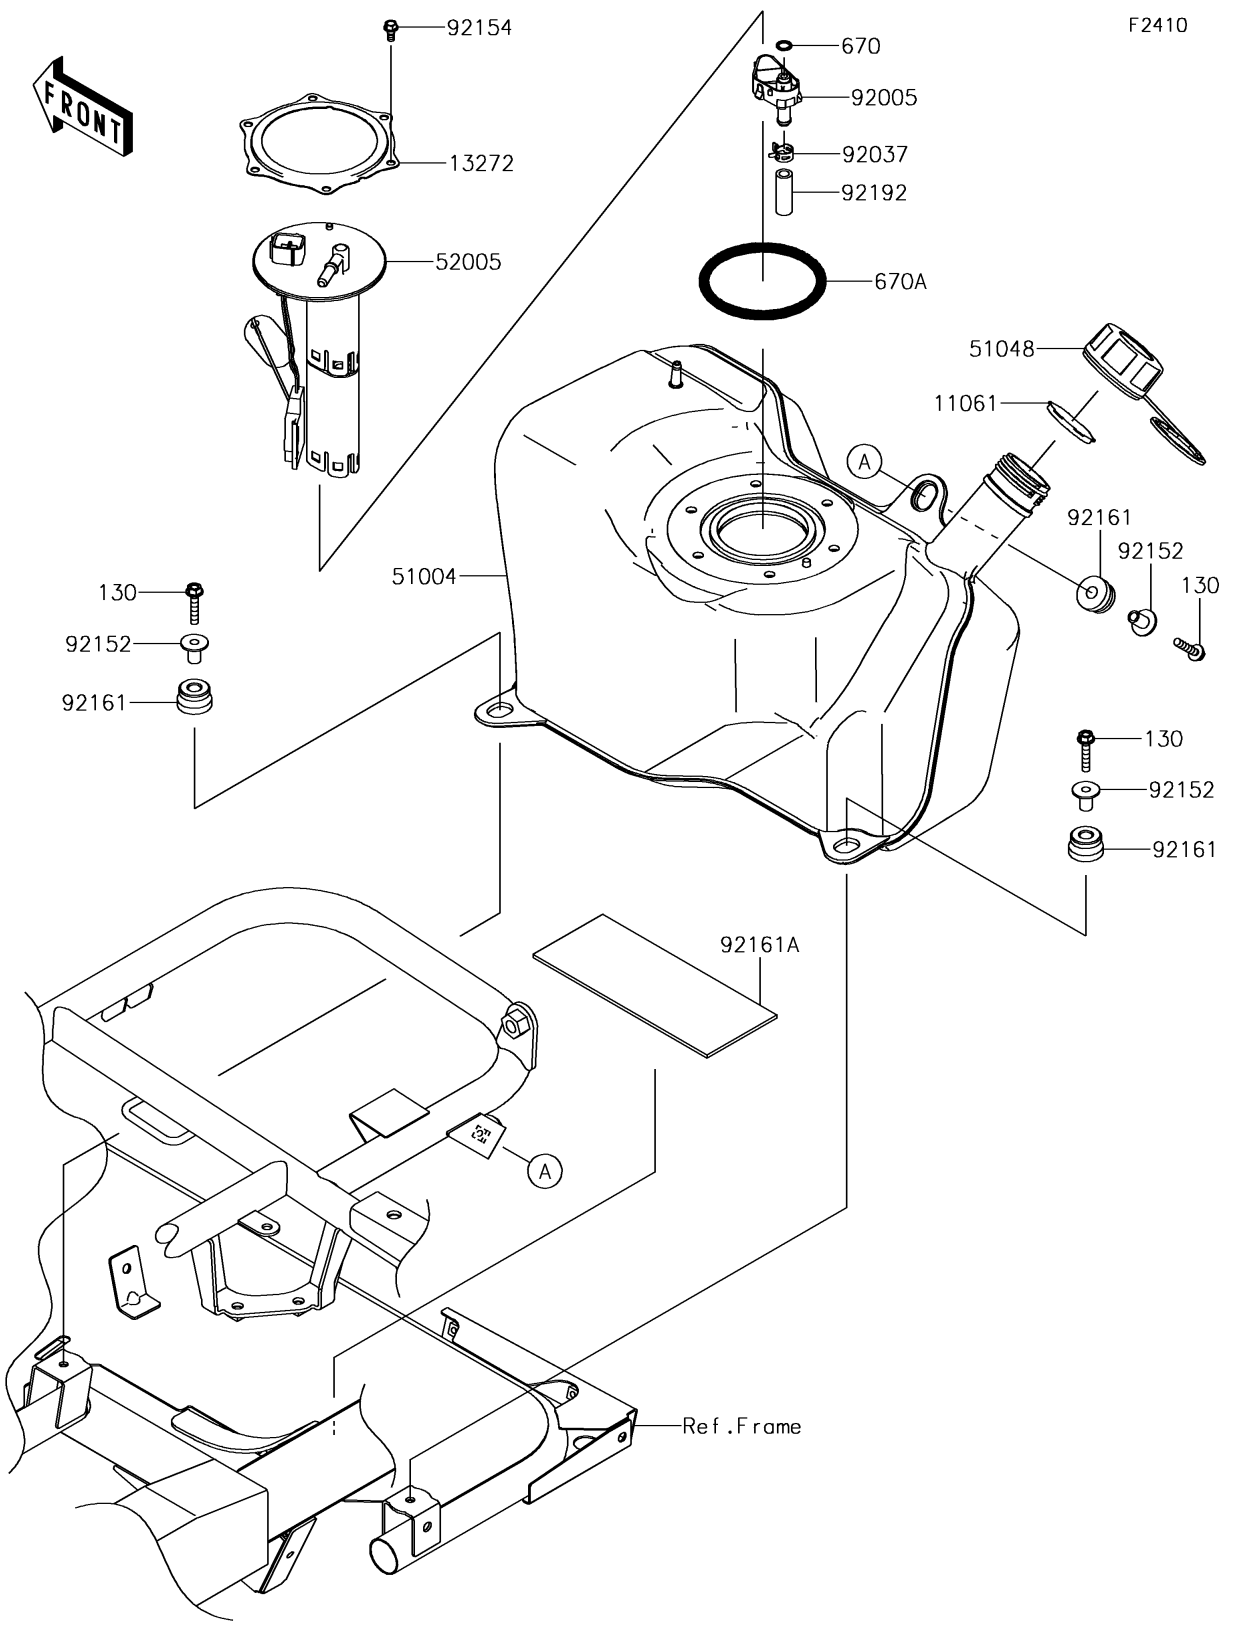

2018 MULE SX™ 4x4 SE PARTS DIAGRAM

Fuel Tank

2018 MULE SX™ 4x4 SE PARTS LIST

Fuel Tank

ITEM NAME	PART NUMBER	QUANTITY
GASKET,FUEL TANK CAP (Ref # 11061)	11061-0395	1
PLATE (Ref # 13272)	13272-1398	1
TANK-FUEL (Ref # 51004)	51004-0010	1
CAP-ASSY-TANK,FUEL (Ref # 51048)	51048-0026	1
GAUGE,FUEL (Ref # 52005)	52005-0757	1
FITTING (Ref # 92005)	92005-0813	1
CLAMP,HOSE CLIP (Ref # 92037)	92037-1181	1
COLLAR,6.8X10X18.1 (Ref # 92152)	92152-1867	3
BOLT,FUEL PUMP (Ref # 92154)	92154-1326	6
DAMPER,10X28X17 (Ref # 92161)	92161-1614	3
DAMPER,80X200X3.175 (Ref # 92161A)	92161-1645	1
TUBE,8X13X37 (Ref # 92192)	92192-1622	1
BOLT-FLANGED,6X30 (Ref # 130)	130BA0630	3
O RING,9MM (Ref # 670)	670E1509	1
O RING (Ref # 670A)	670E5090	1