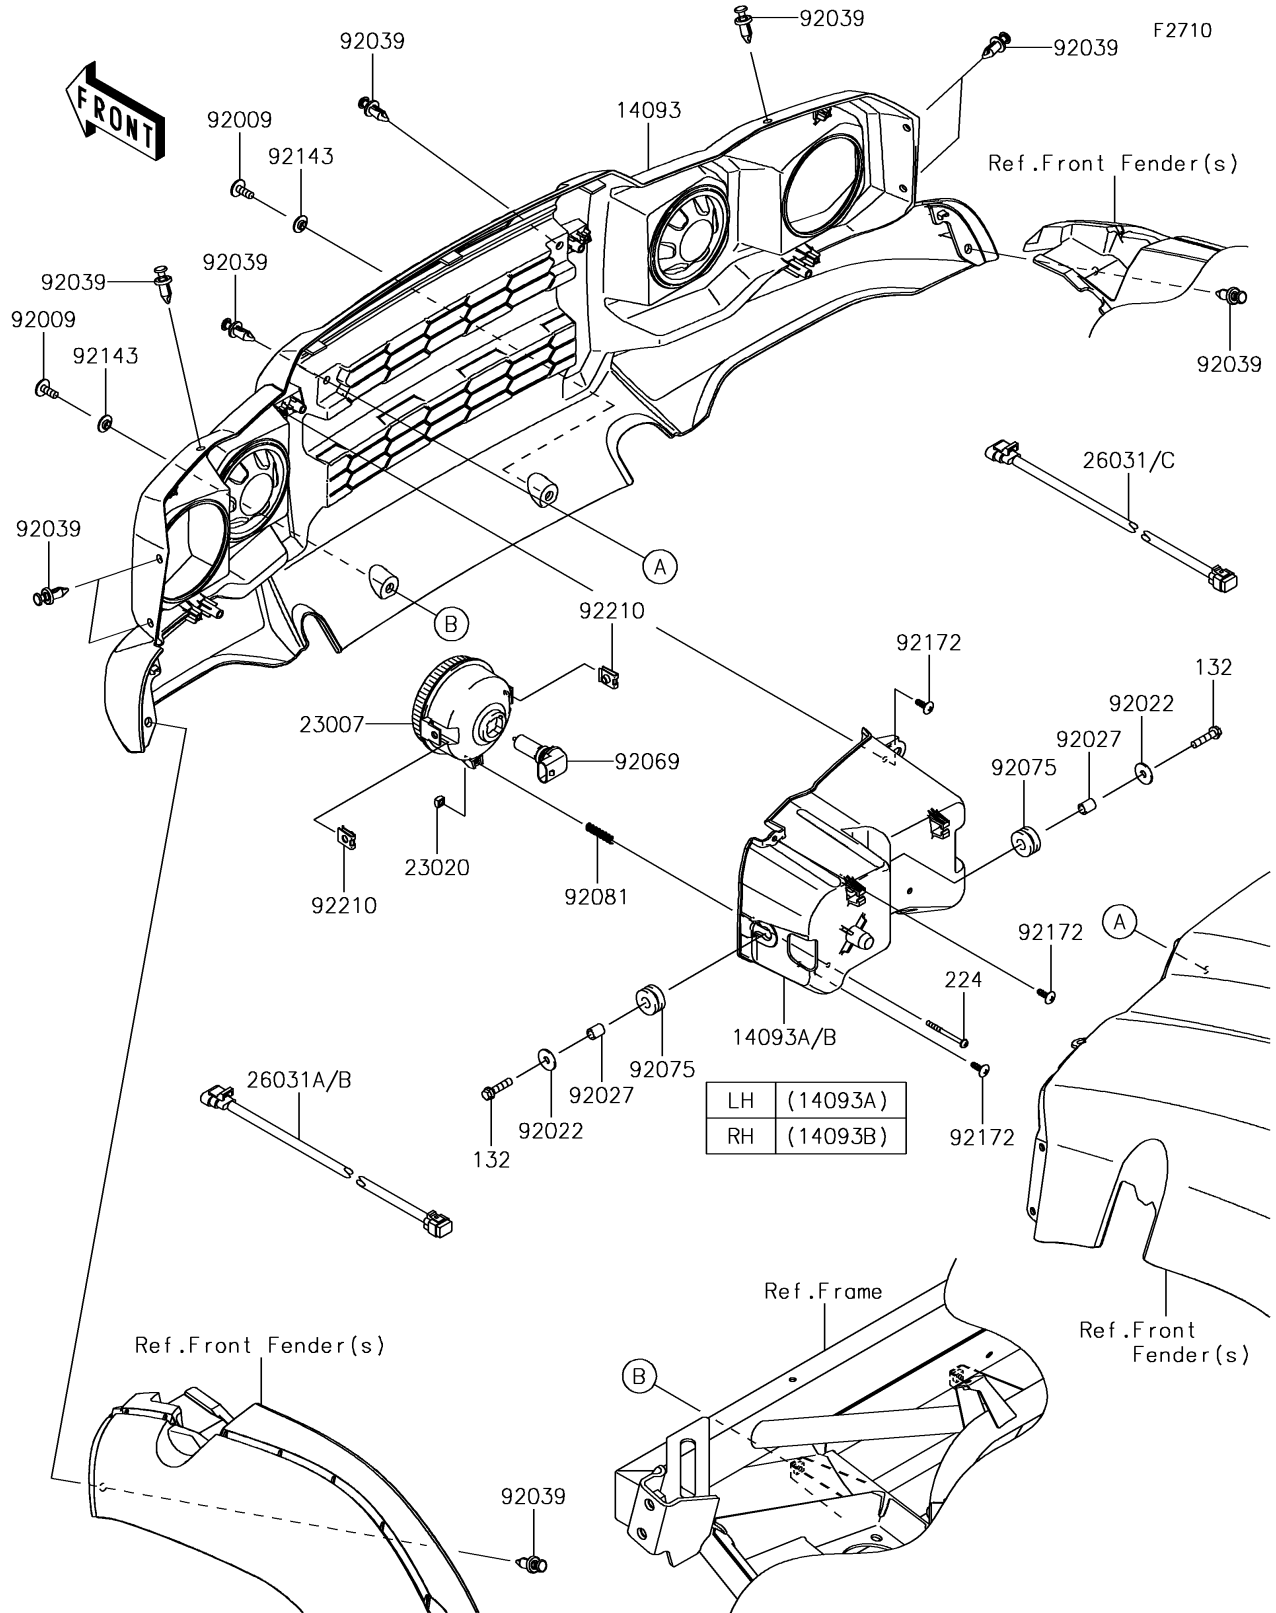

# 2017 Mule SX 4X4 SE PARTS DIAGRAM

## Headlight(s)

## 2017 Mule SX 4X4 SE PARTS LIST

### Headlight(s)

ITEM NAME	PART NUMBER	QUANTITY
COVER,FR GRILL (Ref # 14093)	14093-0392	1
COVER,HEAD LAMP,LH (Ref # 14093A)	14093-0394	1
COVER,HEAD LAMP,RH (Ref # 14093B)	14093-0395	1
LENS-COMP,HEAD LAMP (Ref # 23007)	23007-0096	2
NUT,4MM,FOCUS ADJUST (Ref # 23020)	23020-018	2
HARNESS,SUB,RH (Ref # 26031)	26031-1830	1
HARNESS,SUB,LH (Ref # 26031A)	26031-1982	1
SCREW,6X16 (Ref # 92009)	92009-1621	2
WASHER,6.5X20X1.6 (Ref # 92022)	92022-125	4
COLLAR,6.8X10X12 (Ref # 92027)	92027-162	4
RIVET (Ref # 92039)	92039-0776	10
BULB,12V 35/35W (Ref # 92069)	92069-0019	2
DAMPER,10X24X12 (Ref # 92075)	92075-1690	4
SPRING,FOCUS ADJUST (Ref # 92081)	92081-1896	2
COLLAR (Ref # 92143)	92143-1087	2
SCREW,TAPPING,5X14 (Ref # 92172)	92172-0265	6
NUT (Ref # 92210)	92210-1125	4
BOLT-FLANGED-SMALL,6X25 (Ref # 132)	132BA0625	4
SCREW-PAN-WP-CROS,4X45 (Ref # 224)	224AA0445	2