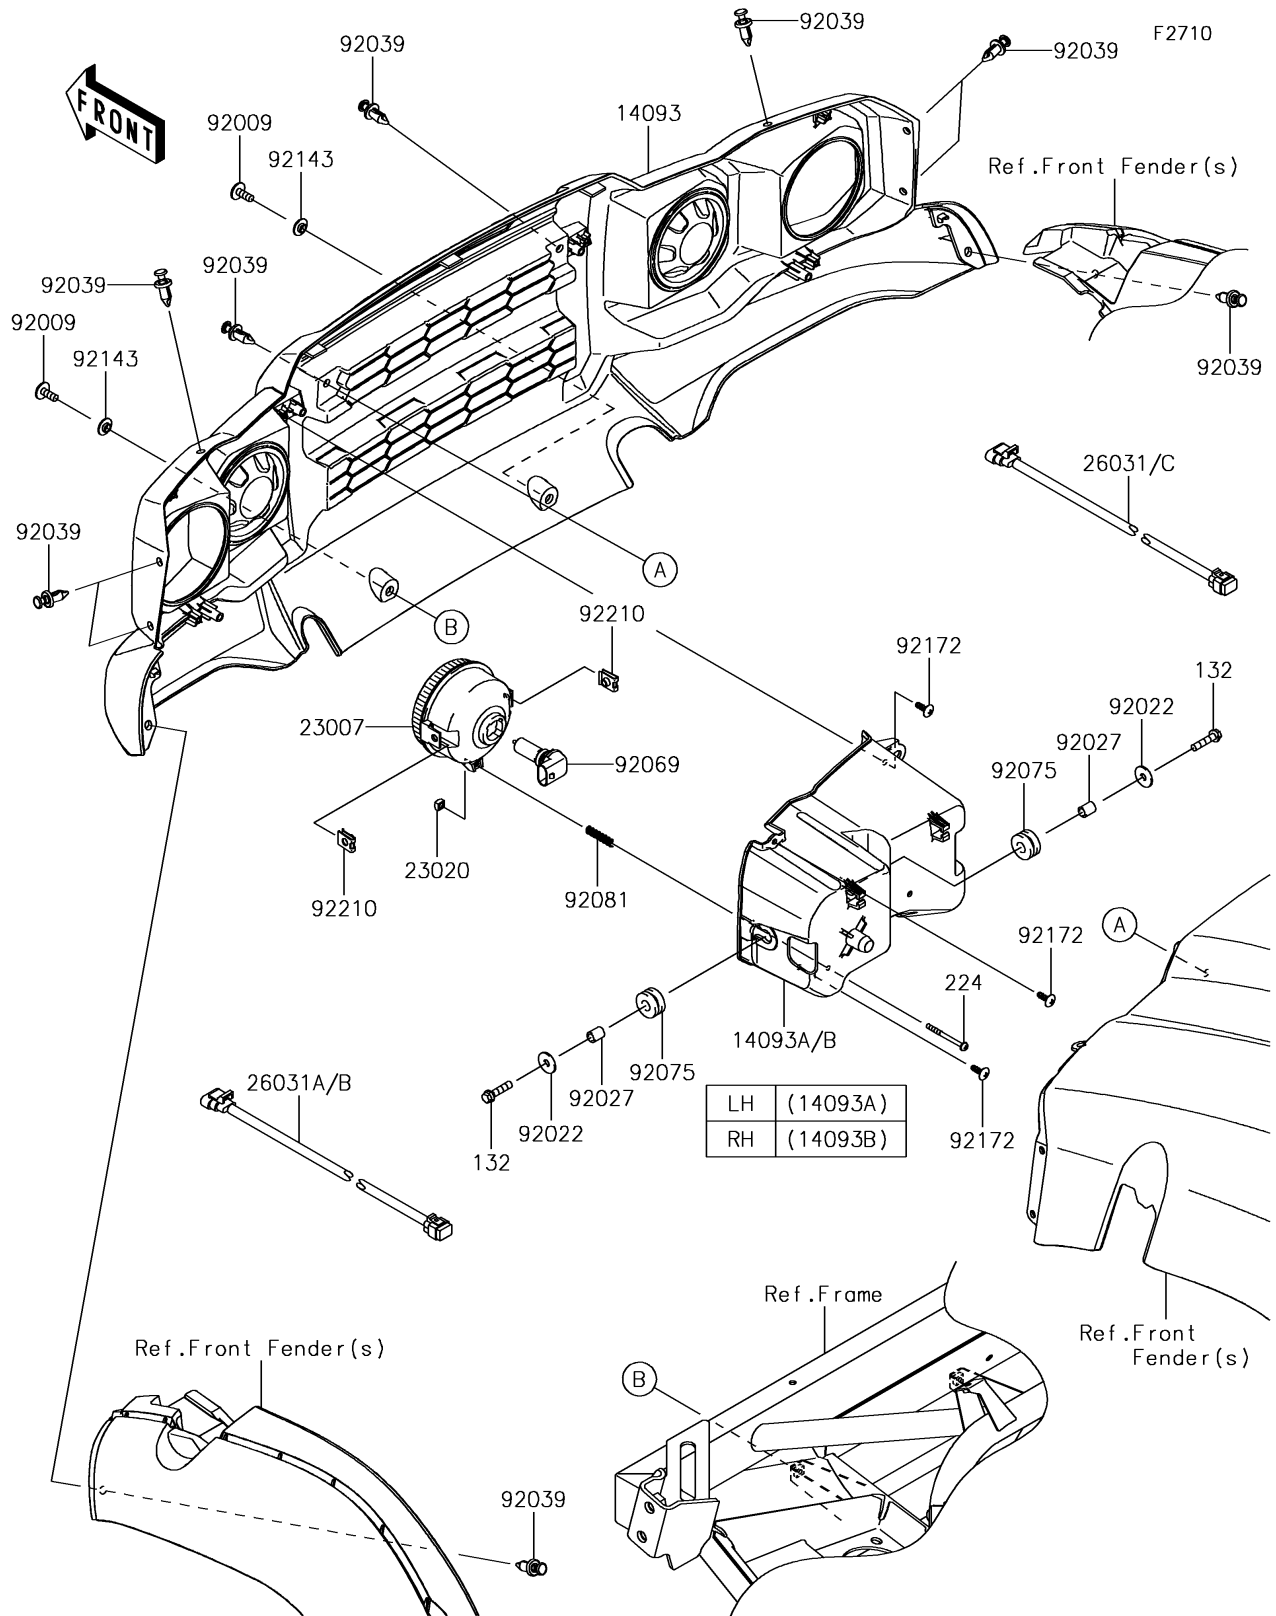

2019 MULE SX™ 4x4 SE PARTS DIAGRAM

Headlight(s)

2019 MULE SX™ 4x4 SE PARTS LIST

Headlight(s)

ITEM NAME	PART NUMBER	QUANTITY
COVER,FR GRILL (Ref # 14093)	14093-0392	1
COVER,HEAD LAMP,LH (Ref # 14093A)	14093-0394	1
COVER,HEAD LAMP,RH (Ref # 14093B)	14093-0395	1
LENS-COMP,HEAD LAMP (Ref # 23007)	23007-0096	2
NUT,4MM,FOCUS ADJUST (Ref # 23020)	23020-018	2
HARNESS,HEAD LAMP,LH (Ref # 26031B)	26031-2384	1
HARNESS,HEAD LAMP,RH (Ref # 26031C)	26031-2385	1
SCREW,6X16 (Ref # 92009)	92009-1621	2
WASHER,6.5X20X1.6 (Ref # 92022)	92022-125	4
COLLAR,6.8X10X12 (Ref # 92027)	92027-162	4
RIVET (Ref # 92039)	92039-0776	10
BULB,12V 35/35W (Ref # 92069)	92069-0019	2
DAMPER,10X24X12 (Ref # 92075)	92075-1690	4
SPRING,FOCUS ADJUST (Ref # 92081)	92081-1896	2
COLLAR (Ref # 92143)	92143-1087	2
SCREW,TAPPING,5X14 (Ref # 92172)	92172-0265	6
NUT (Ref # 92210)	92210-1125	4
BOLT-FLANGED-SMALL,6X25 (Ref # 132)	132BA0625	4
SCREW-PAN-WP-CROS,4X45 (Ref # 224)	224AA0445	2