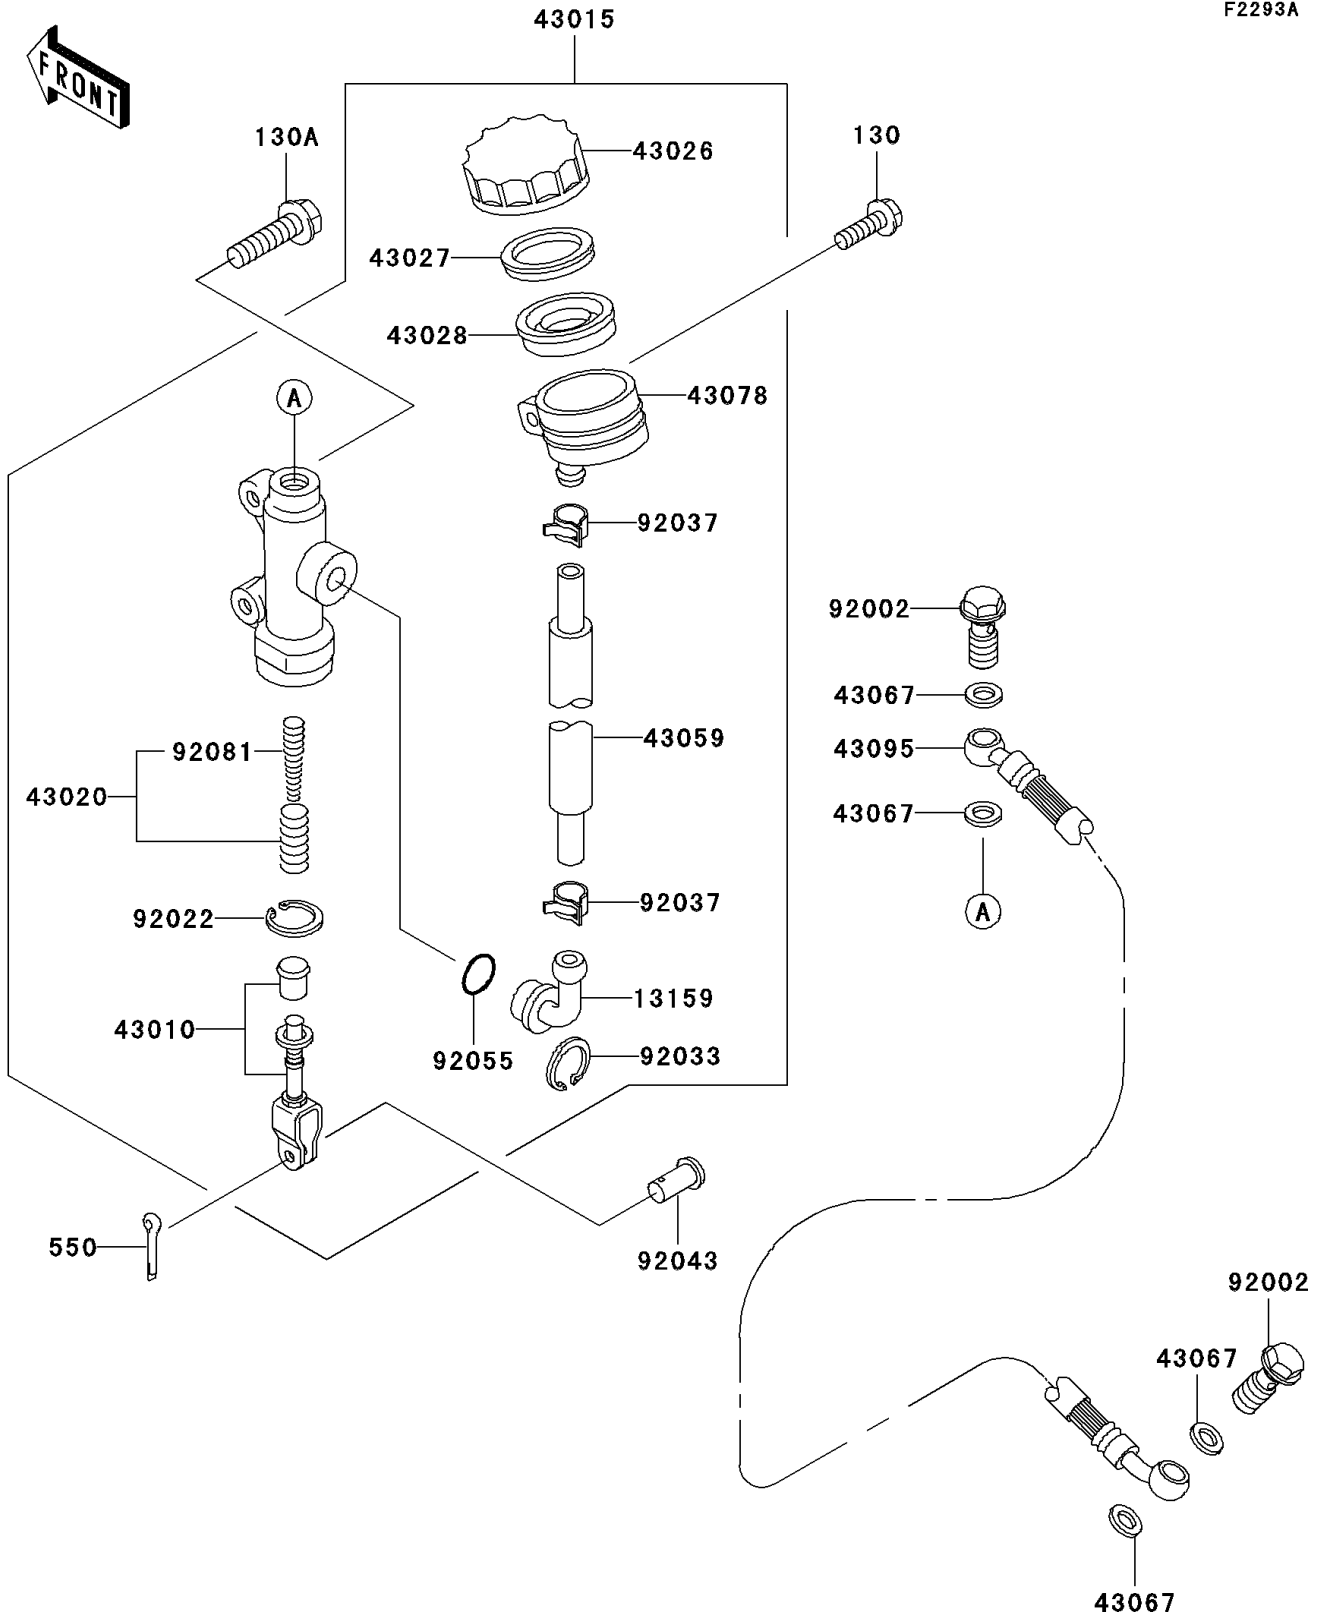

2003 Police 1000 PARTS DIAGRAM

Rear Master Cylinder(P21/P22/P24)

F2293A

2003 Police 1000 PARTS LIST

Rear Master Cylinder(P21/P22/P24)

ITEM NAME	PART NUMBER	QUANTITY
BOLT-FLANGED,6X20 (Ref # 130)	130B0620	1
BOLT-FLANGED,8X30 (Ref # 130A)	130J0830	2
PIN-COTTER,2.0X15 (Ref # 550)	550D2015	1
CONNECTOR,RR MASTER CYLINDER (Ref # 13159)	13159-1052	1
ROD-ASSY-BRAKE (Ref # 43010)	43010-1083	1
CYLINDER-ASSY-MASTER,RR (Ref # 43015)	43015-1676	1
PISTON-COMP-BRAKE (Ref # 43020)	43020-1057	1
CAP-BRAKE (Ref # 43026)	43026-1051	1
PLATE-DIAPHRAGM (Ref # 43027)	43027-1051	1
DIAPHRAGM,MASTER CYLINDER (Ref # 43028)	43028-1057	1
HOSE-BRAKE,RR MASTER CYLINDER (Ref # 43059)	43059-1404	1
WASHER,10.5X15X1.5 (Ref # 43067)	43067-001	4
RESERVOIR,RR MASTER CYLINDER (Ref # 43078)	43078-1178	1
HOSE-BRAKE,RR (Ref # 43095)	43095-1267	1
BOLT,OIL,L=23 (Ref # 92002)	92002-1888	2
WASHER,CIRCRIP (Ref # 92022)	92022-1601	1
RING-SNAP,20.5MM (Ref # 92033)	92033-1186	1
CLAMP,BRAKE HOSE (Ref # 92037)	92037-1547	2
PIN,8X16 (Ref # 92043)	92043-1013	1
RING-O,MASTER CYLINDER (Ref # 92055)	92055-1251	1
SPRING,MASTER CYLINDER (Ref # 92081)	92081-1737	1