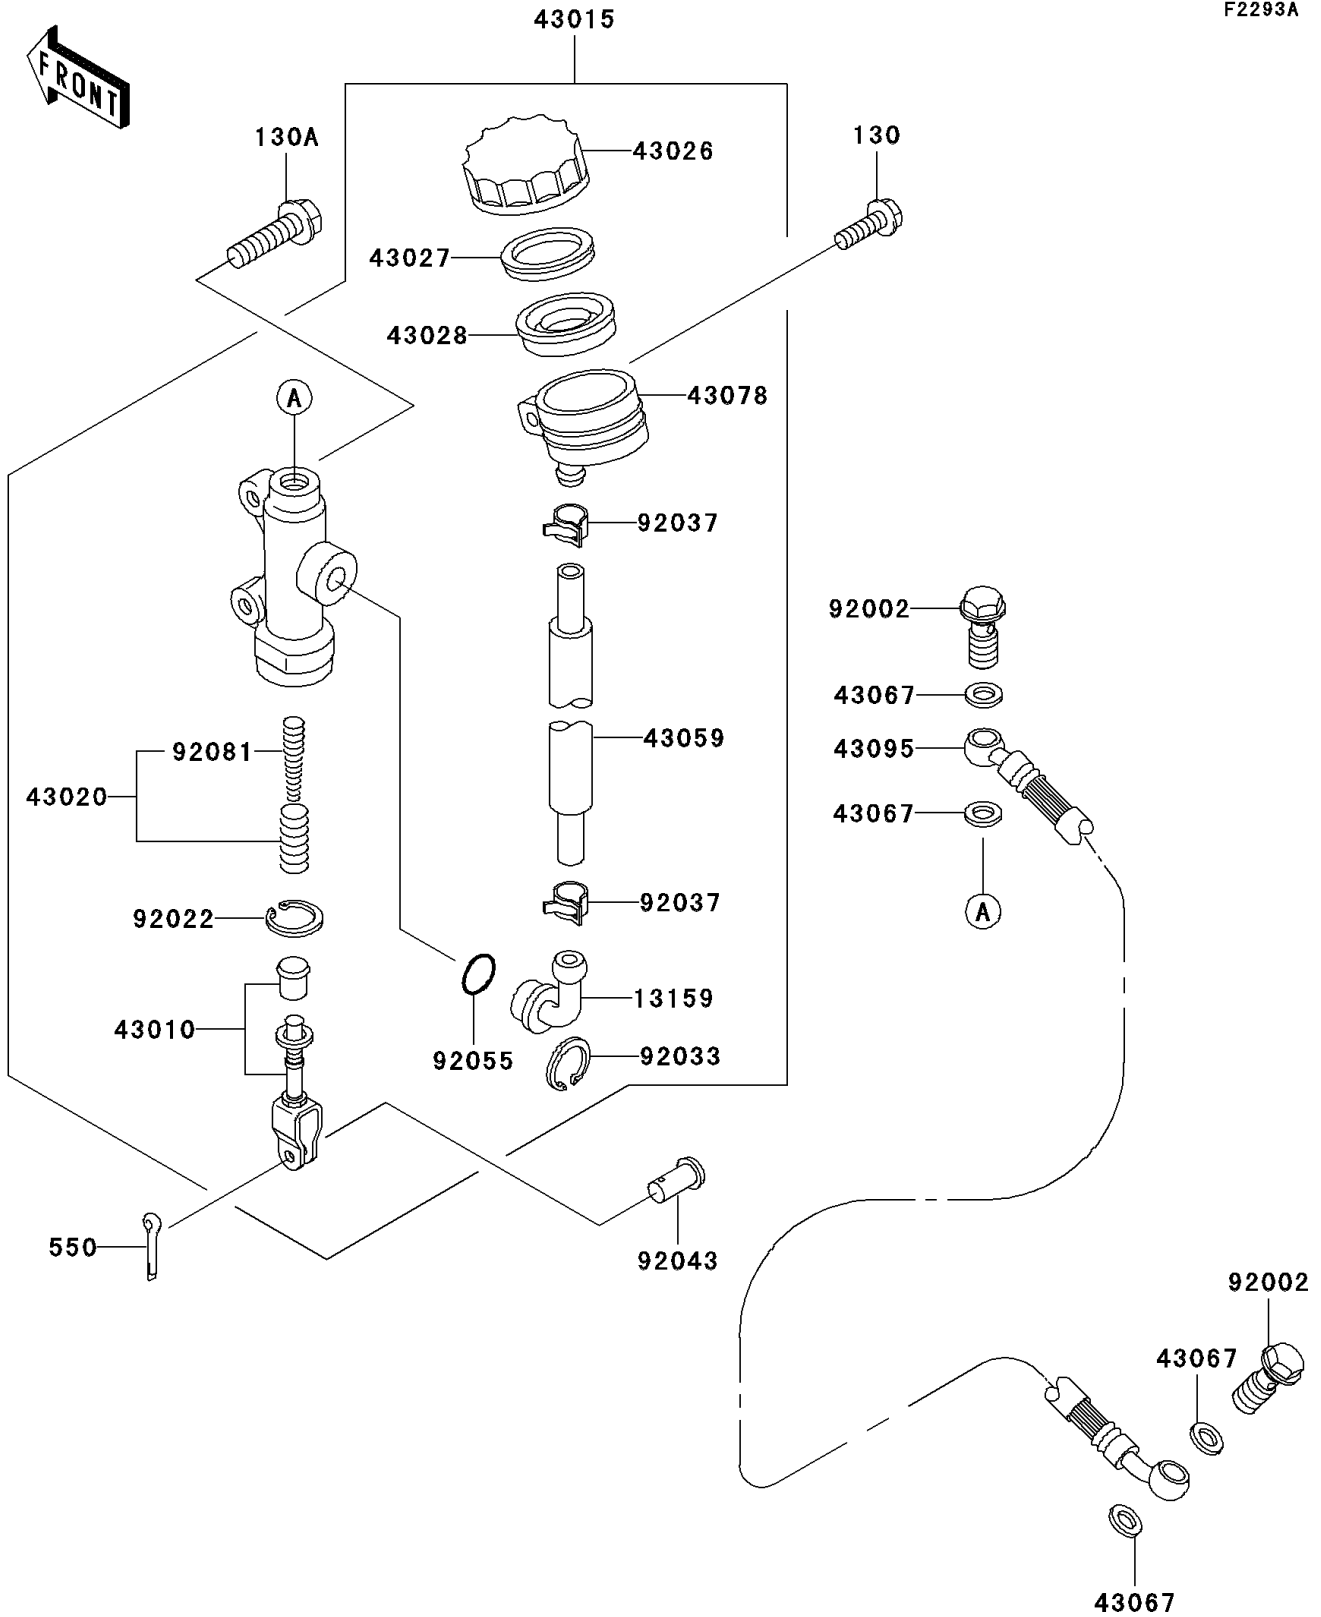

2005 Police 1000 PARTS DIAGRAM

Rear Master Cylinder(P21/P22/P24)

F2293A

2005 Police 1000 PARTS LIST

Rear Master Cylinder(P21/P22/P24)

ITEM NAME	PART NUMBER	QUANTITY
BOLT-FLANGED,6X20 (Ref # 130)	130B0620	1
BOLT-FLANGED,8X30 (Ref # 130A)	130J0830	2
PIN-COTTER,2.0X15 (Ref # 550)	550D2015	1
CONNECTOR,RR MASTER CYLINDER (Ref # 13159)	13159-1052	1
ROD-ASSY-BRAKE (Ref # 43010)	43010-1083	1
CYLINDER-ASSY-MASTER,RR (Ref # 43015)	43015-1676	1
PISTON-COMP-BRAKE (Ref # 43020)	43020-1057	1
CAP-BRAKE (Ref # 43026)	43026-1051	1
PLATE-DIAPHRAGM (Ref # 43027)	43027-1051	1
DIAPHRAGM,MASTER CYLINDER (Ref # 43028)	43028-1057	1
HOSE-BRAKE,RR MASTER CYLINDER (Ref # 43059)	43059-1404	1
WASHER,10.5X15X1.5 (Ref # 43067)	43067-001	4
RESERVOIR,RR MASTER CYLINDER (Ref # 43078)	43078-1178	1
HOSE-BRAKE,RR (Ref # 43095)	43095-1267	1
BOLT,OIL,L=23 (Ref # 92002)	92002-1888	2
WASHER,CIRCRIP (Ref # 92022)	92022-1601	1
RING-SNAP,20.5MM (Ref # 92033)	92033-1186	1
CLAMP,BRAKE HOSE (Ref # 92037)	92037-1547	2
PIN,8X16 (Ref # 92043)	92043-1013	1
RING-O,MASTER CYLINDER (Ref # 92055)	92055-1251	1
SPRING,MASTER CYLINDER (Ref # 92081)	92081-1737	1