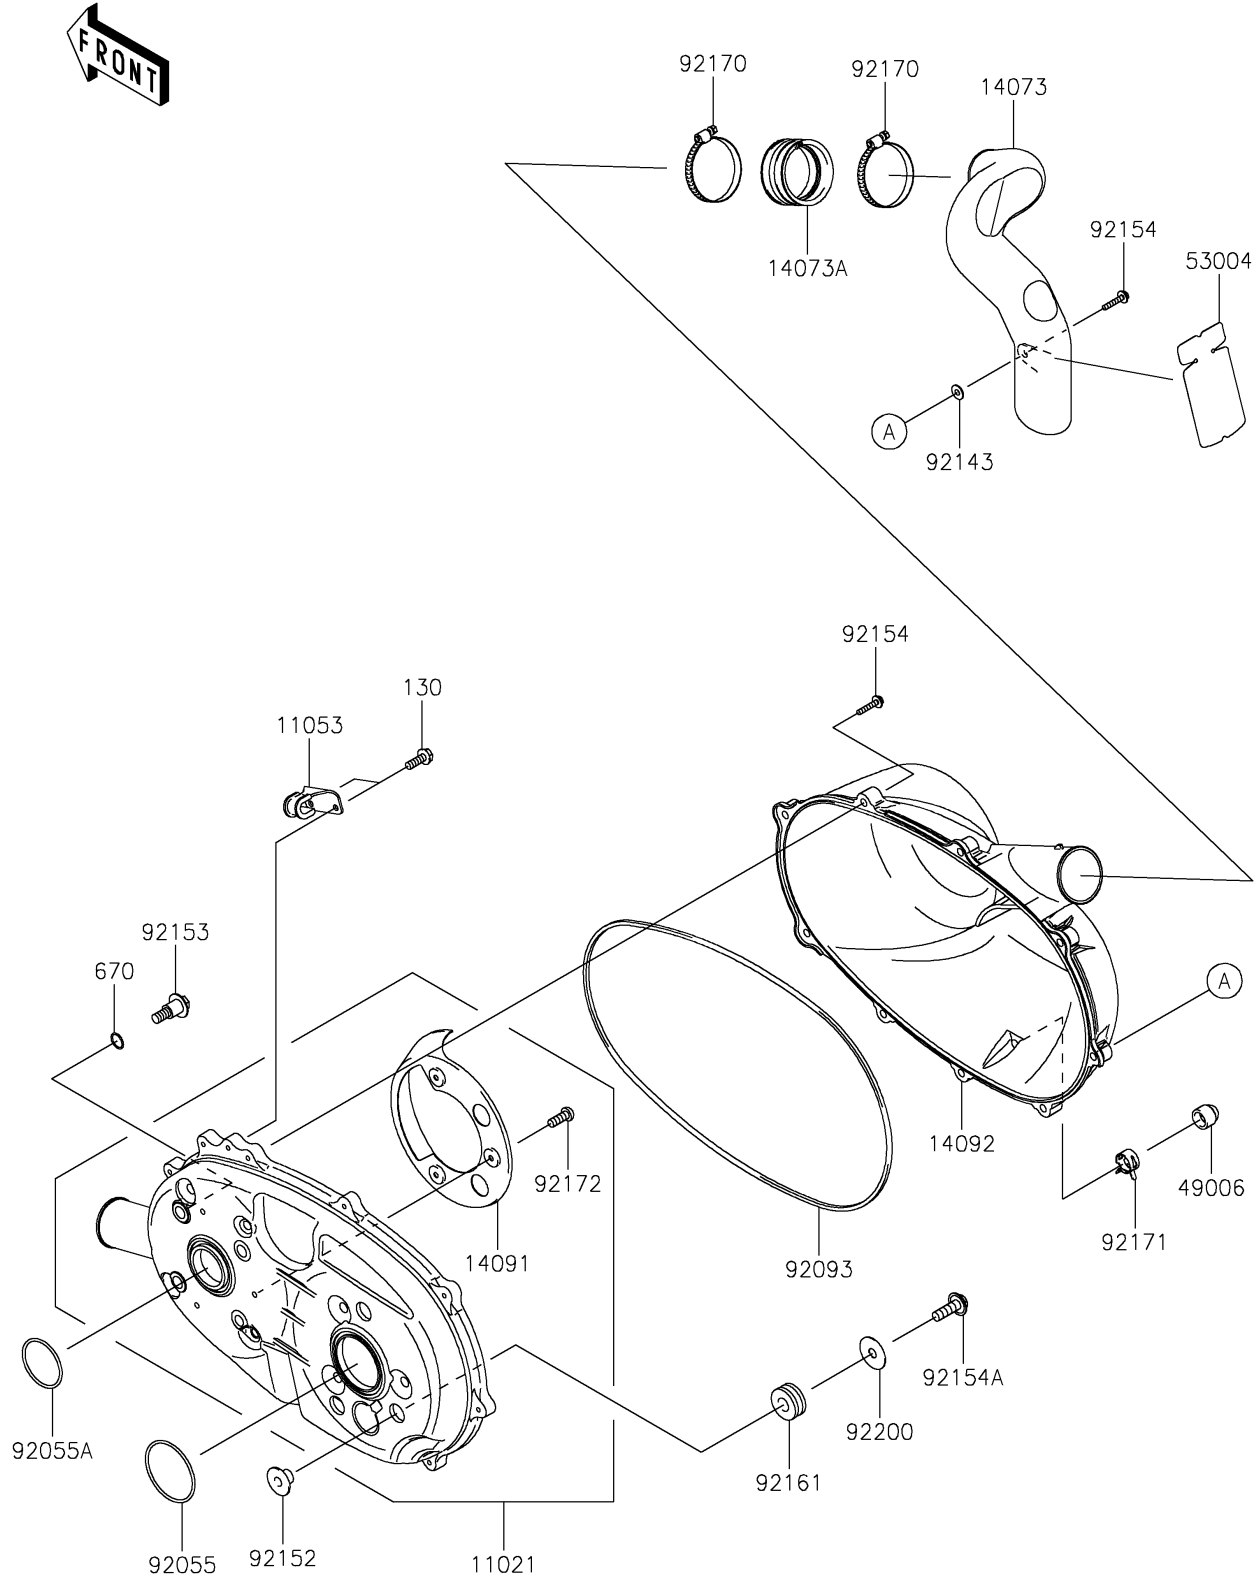

2019 MULE SX™ 4x4 FI PARTS DIAGRAM

Converter Cover

E1393

2019 MULE SX™ 4x4 FI PARTS LIST

Converter Cover

ITEM NAME	PART NUMBER	QUANTITY
CASE-ASSY,BELT CONVERTER (Ref # 11021)	11021-0023	1
BRACKET (Ref # 11053)	11053-1483	1
DUCT,EXHAUST (Ref # 14073)	14073-0287	1
DUCT,JOINT (Ref # 14073A)	14073-1775	1
COVER (Ref # 14091)	14091-0391	1
COVER,BELT CONVERTER (Ref # 14092)	14092-1007	1
BOOT,DRAIN (Ref # 49006)	49006-3718	1
MAT (Ref # 53004)	53004-0051	1
RING-O,64MM (Ref # 92055)	92055-0748	1
RING-O,49.4MM (Ref # 92055A)	92055-0749	1
SEAL (Ref # 92093)	92093-0586	1
COLLAR (Ref # 92143)	92143-1087	1
COLLAR (Ref # 92152)	92152-0894	3
BOLT,8X26.5 (Ref # 92153)	92153-0594	4
BOLT,6X35 (Ref # 92154)	92154-0342	9
BOLT,FLANGED,8X25 (Ref # 92154A)	92154-1068	3
DAMPER (Ref # 92161)	92161-1484	3
CLAMP (Ref # 92170)	92170-1764	2
CLAMP (Ref # 92171)	92171-0329	1
SCREW,5X14 (Ref # 92172)	92172-0166	3
WASHER,8.5X29X0.8 (Ref # 92200)	92200-0574	3
BOLT-FLANGED,6X18 (Ref # 130)	130BA0618	2
O RING,12MM (Ref # 670)	670D2012	4