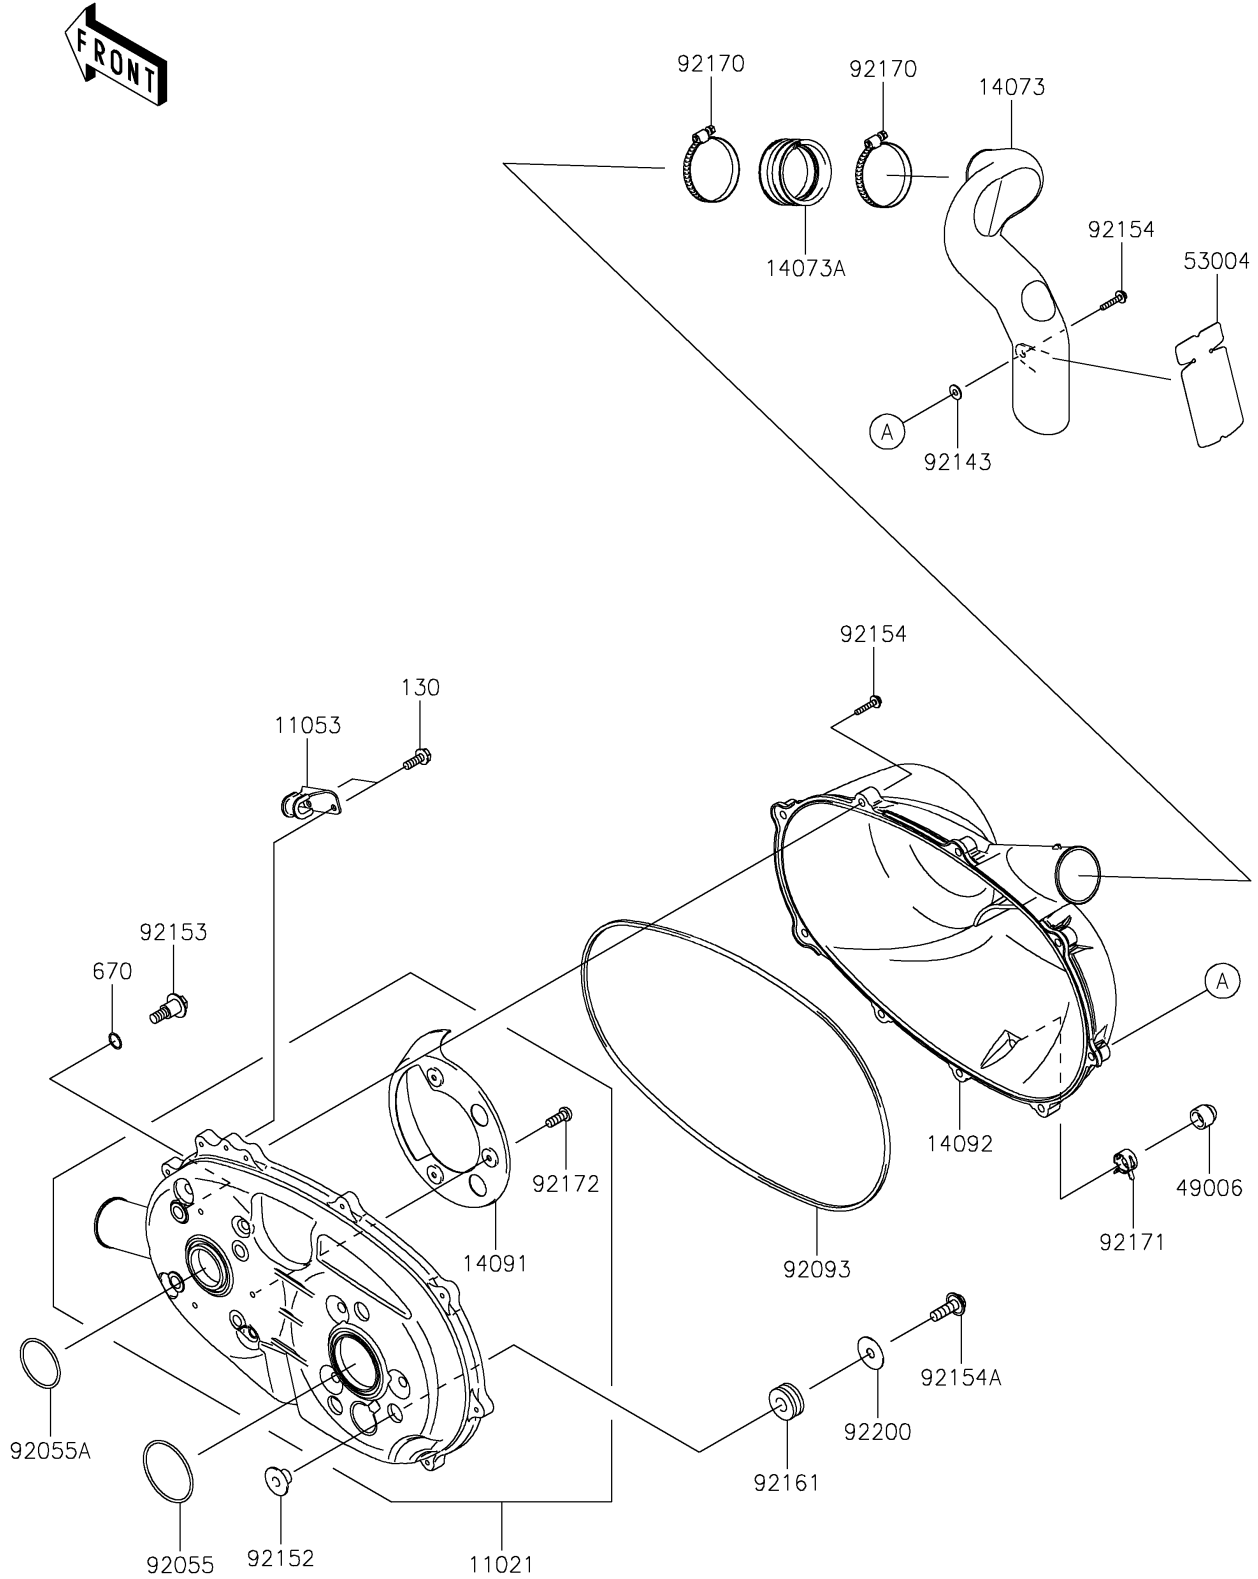

2019 MULE SX™ 4x4 FI PARTS DIAGRAM

Converter Cover

E1393

2019 MULE SX™ 4x4 FI PARTS LIST

Converter Cover

ITEM NAME	PART NUMBER	QUANTITY
CASE-ASSY,BELT CONVERTER (Ref # 11021)	11021-0023	1
BRACKET (Ref # 11053)	11053-1483	1
DUCT,EXHAUST (Ref # 14073)	14073-0287	1
DUCT,JOINT (Ref # 14073A)	14073-1775	1
COVER (Ref # 14091)	14091-0391	1
COVER,BELT CONVERTER (Ref # 14092)	14092-1007	1
BOOT,DRAIN (Ref # 49006)	49006-3718	1
MAT (Ref # 53004)	53004-0051	1
RING-O,64MM (Ref # 92055)	92055-0748	1
RING-O,49.4MM (Ref # 92055A)	92055-0749	1
SEAL (Ref # 92093)	92093-0586	1
COLLAR (Ref # 92143)	92143-1087	1
COLLAR (Ref # 92152)	92152-0894	3
BOLT,8X26.5 (Ref # 92153)	92153-0594	4
BOLT,6X35 (Ref # 92154)	92154-0342	9
BOLT,FLANGED,8X25 (Ref # 92154A)	92154-1068	3
DAMPER (Ref # 92161)	92161-1484	3
CLAMP (Ref # 92170)	92170-1764	2
CLAMP (Ref # 92171)	92171-0329	1
SCREW,5X14 (Ref # 92172)	92172-0166	3
WASHER,8.5X29X0.8 (Ref # 92200)	92200-0574	3
BOLT-FLANGED,6X18 (Ref # 130)	130BA0618	2
O RING,12MM (Ref # 670)	670D2012	4