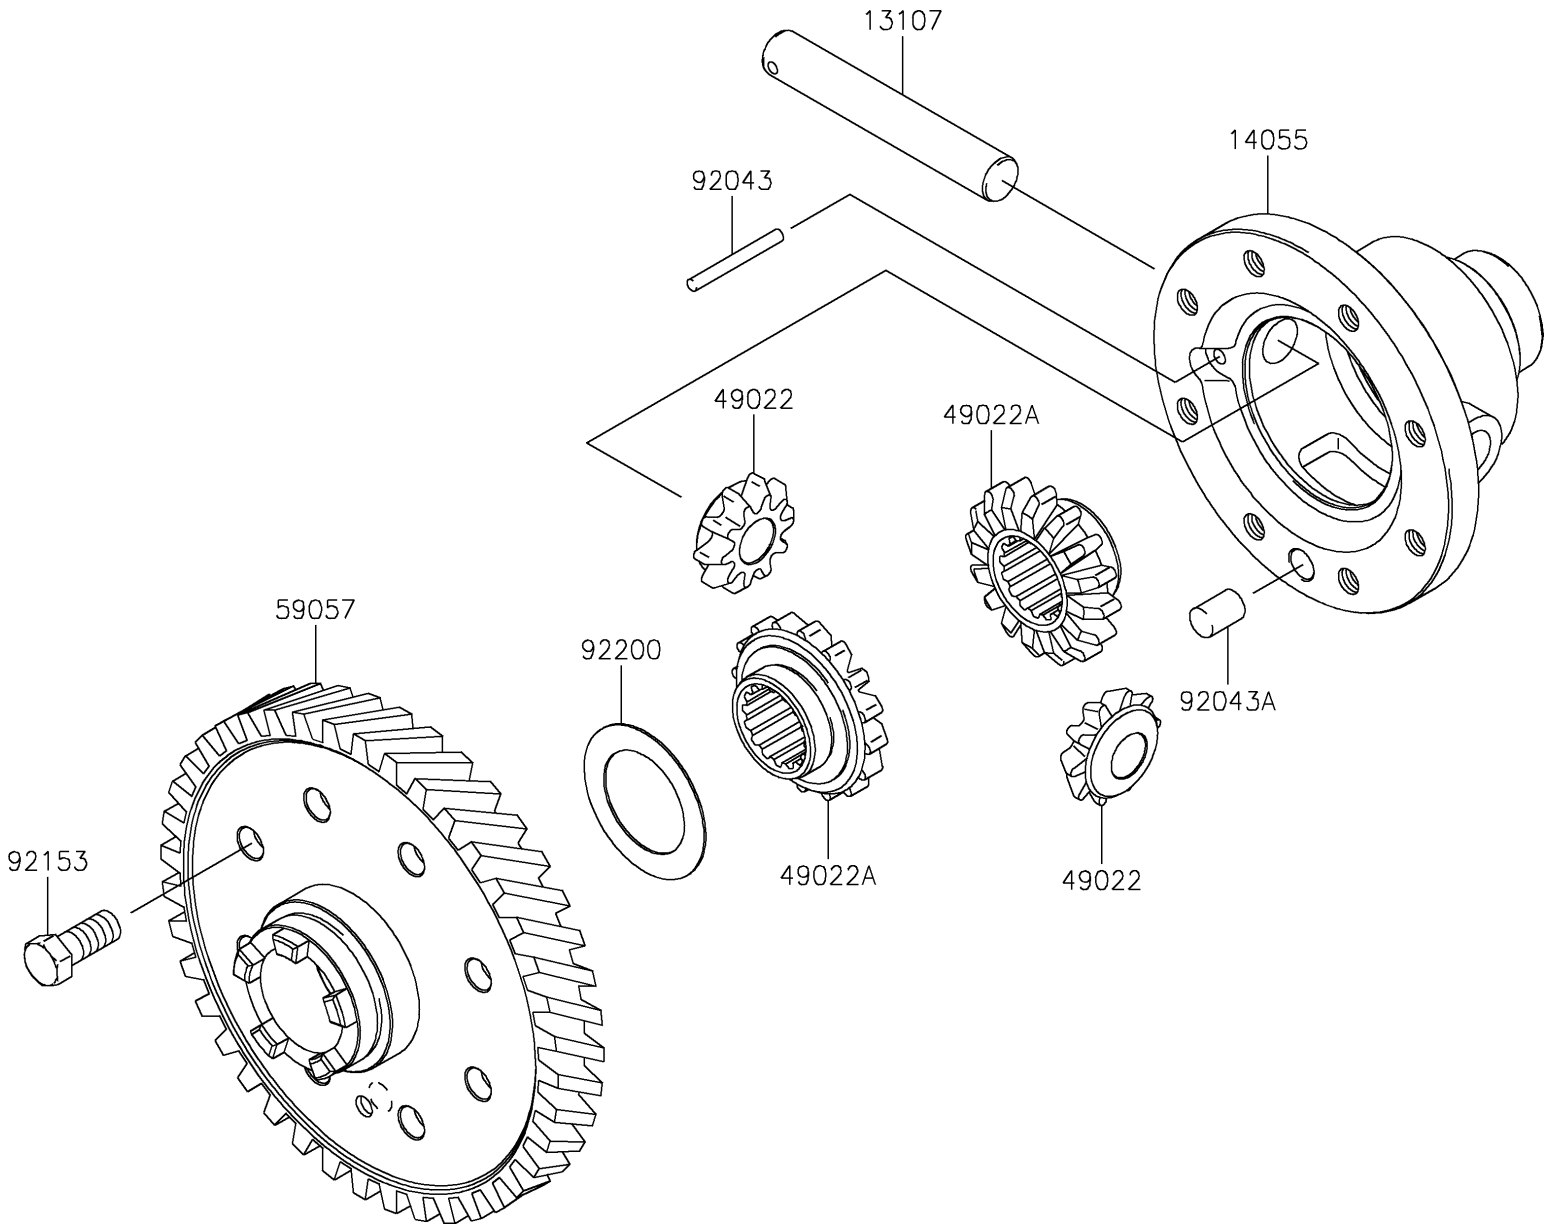

# 2020 MULE SX™ 4x4 FI PARTS DIAGRAM

Differential

E1451

## 2020 MULE SX™ 4x4 FI PARTS LIST

### Differential

ITEM NAME	PART NUMBER	QUANTITY
SHAFT,DIFF-GEAR CASE (Ref # 13107)	13107-0042	1
CASE-GEAR,DIFF (Ref # 14055)	14055-0016	1
GEAR-BEVEL,10T (Ref # 49022)	49022-0572	2
GEAR-BEVEL,16T (Ref # 49022A)	49022-0573	2
GEAR-HELICAL,64T (Ref # 59057)	59057-0005	1
PIN,4X37.8 (Ref # 92043)	92043-0052	1
PIN,10X14 (Ref # 92043A)	92043-1506	1
BOLT,10X22 (Ref # 92153)	92153-0590	8
WASHER (Ref # 92200)	92200-1077	1