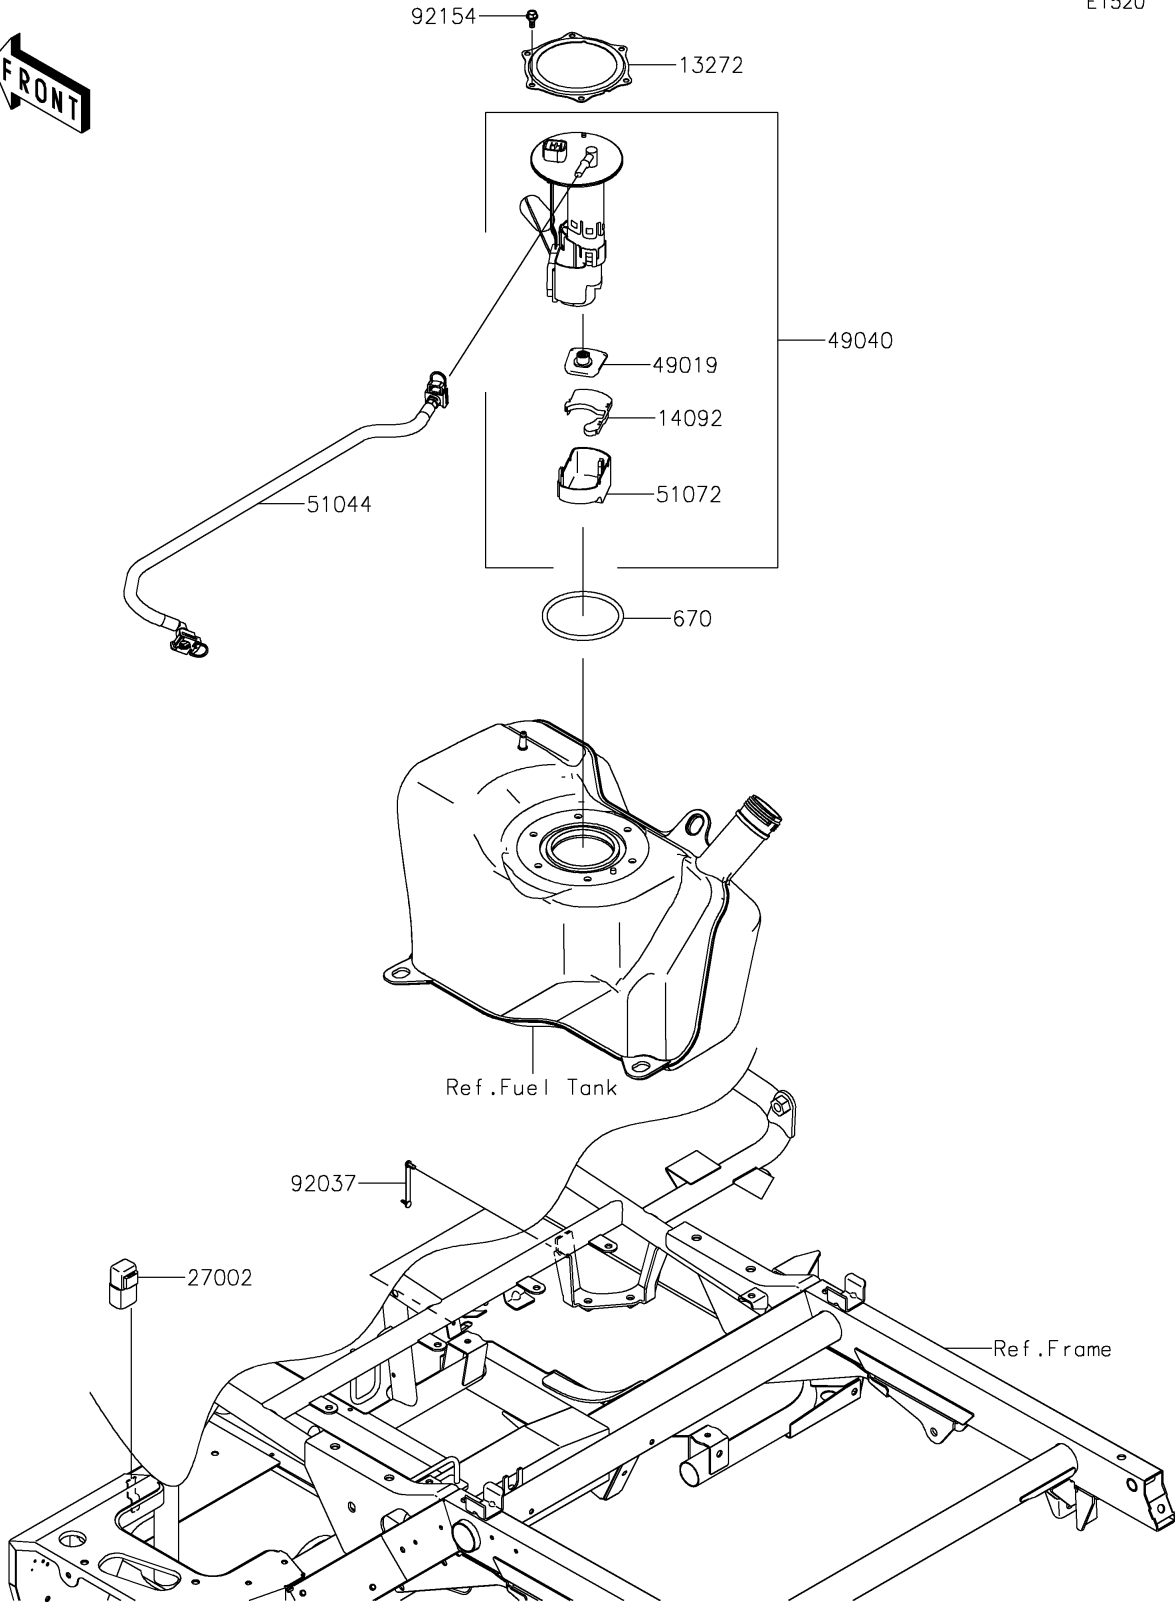

2019 MULE SX™ 4x4 FI PARTS DIAGRAM

Fuel Pump

E1520

2019 MULE SX™ 4x4 FI PARTS LIST

Fuel Pump

ITEM NAME	PART NUMBER	QUANTITY
PLATE (Ref # 13272)	13272-2501	1
COVER (Ref # 14092)	14092-1044	1
RELAY-ASSY (Ref # 27002)	27002-1088	1
FILTER-FUEL (Ref # 49019)	49019-0013	1
PUMP-FUEL (Ref # 49040)	49040-0718	1
TUBE-ASSY (Ref # 51044)	51044-0928	1
CHAMBER-FUEL (Ref # 51072)	51072-0003	1
CLAMP,SPEED,L=58 (Ref # 92037)	92037-1163	2
BOLT,FUEL PUMP (Ref # 92154)	92154-1326	6
O RING (Ref # 670)	670E5090	1