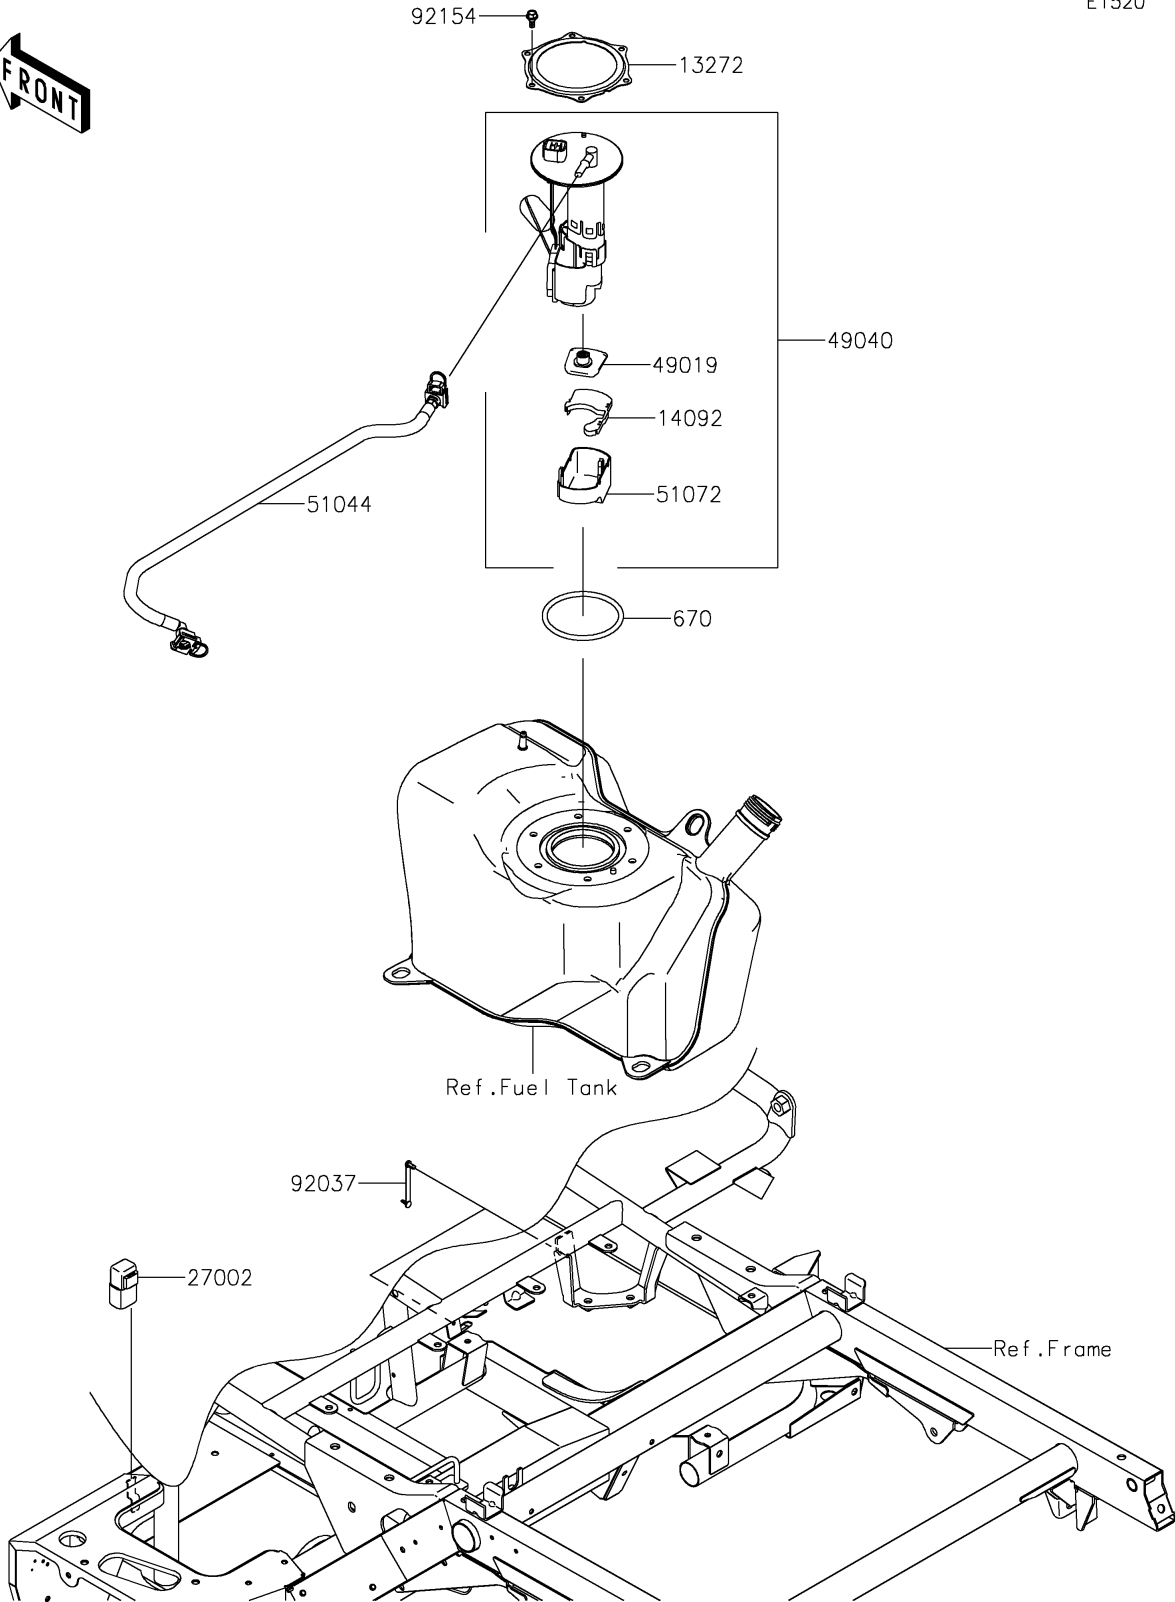

2020 MULE SX™ 4x4 FI PARTS DIAGRAM

Fuel Pump

E1520

2020 MULE SX™ 4x4 FI PARTS LIST

Fuel Pump

ITEM NAME	PART NUMBER	QUANTITY
PLATE (Ref # 13272)	13272-2501	1
COVER (Ref # 14092)	14092-1044	1
RELAY-ASSY (Ref # 27002)	27002-1088	1
FILTER-FUEL (Ref # 49019)	49019-0013	1
PUMP-FUEL (Ref # 49040)	49040-0718	1
TUBE-ASSY (Ref # 51044)	51044-0928	1
CHAMBER-FUEL (Ref # 51072)	51072-0003	1
CLAMP,SPEED,L=58 (Ref # 92037)	92037-1163	2
BOLT,FUEL PUMP (Ref # 92154)	92154-1326	6
O RING (Ref # 670)	670E5090	1