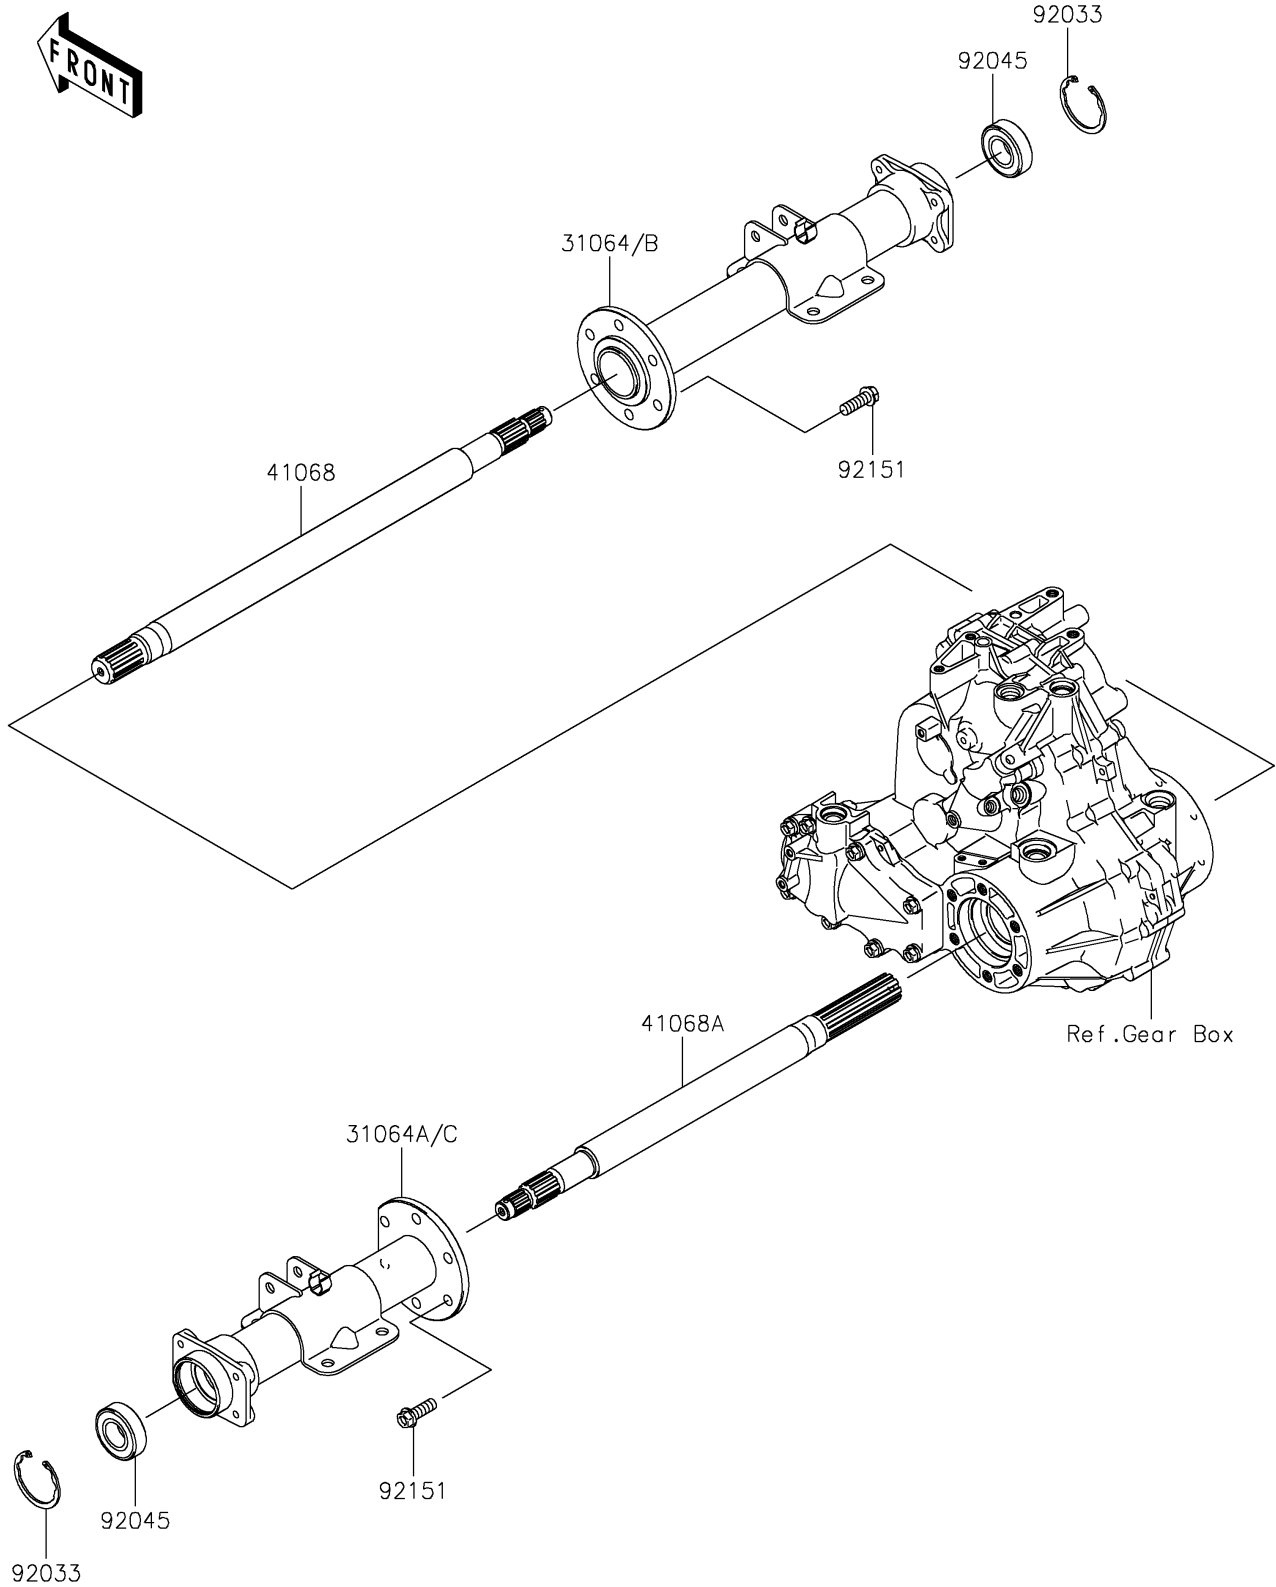

2020 MULE SX™ 4x4 FI PARTS DIAGRAM

Rear Axle

E3133

2020 MULE SX™ 4x4 FI PARTS LIST

Rear Axle

ITEM NAME	PART NUMBER	QUANTITY
PIPE-COMP,RH (Ref # 31064B)	31064-0709	1
PIPE-COMP,LH (Ref # 31064C)	31064-0710	1
AXLE,RH (Ref # 41068)	41068-0036	1
AXLE,LH (Ref # 41068A)	41068-0037	1
RING-SNAP (Ref # 92033)	92033-2149	2
BEARING-BALL,6205A26DDU2 (Ref # 92045)	92045-0044	2
BOLT,10X28 (Ref # 92151)	92151-2142	12