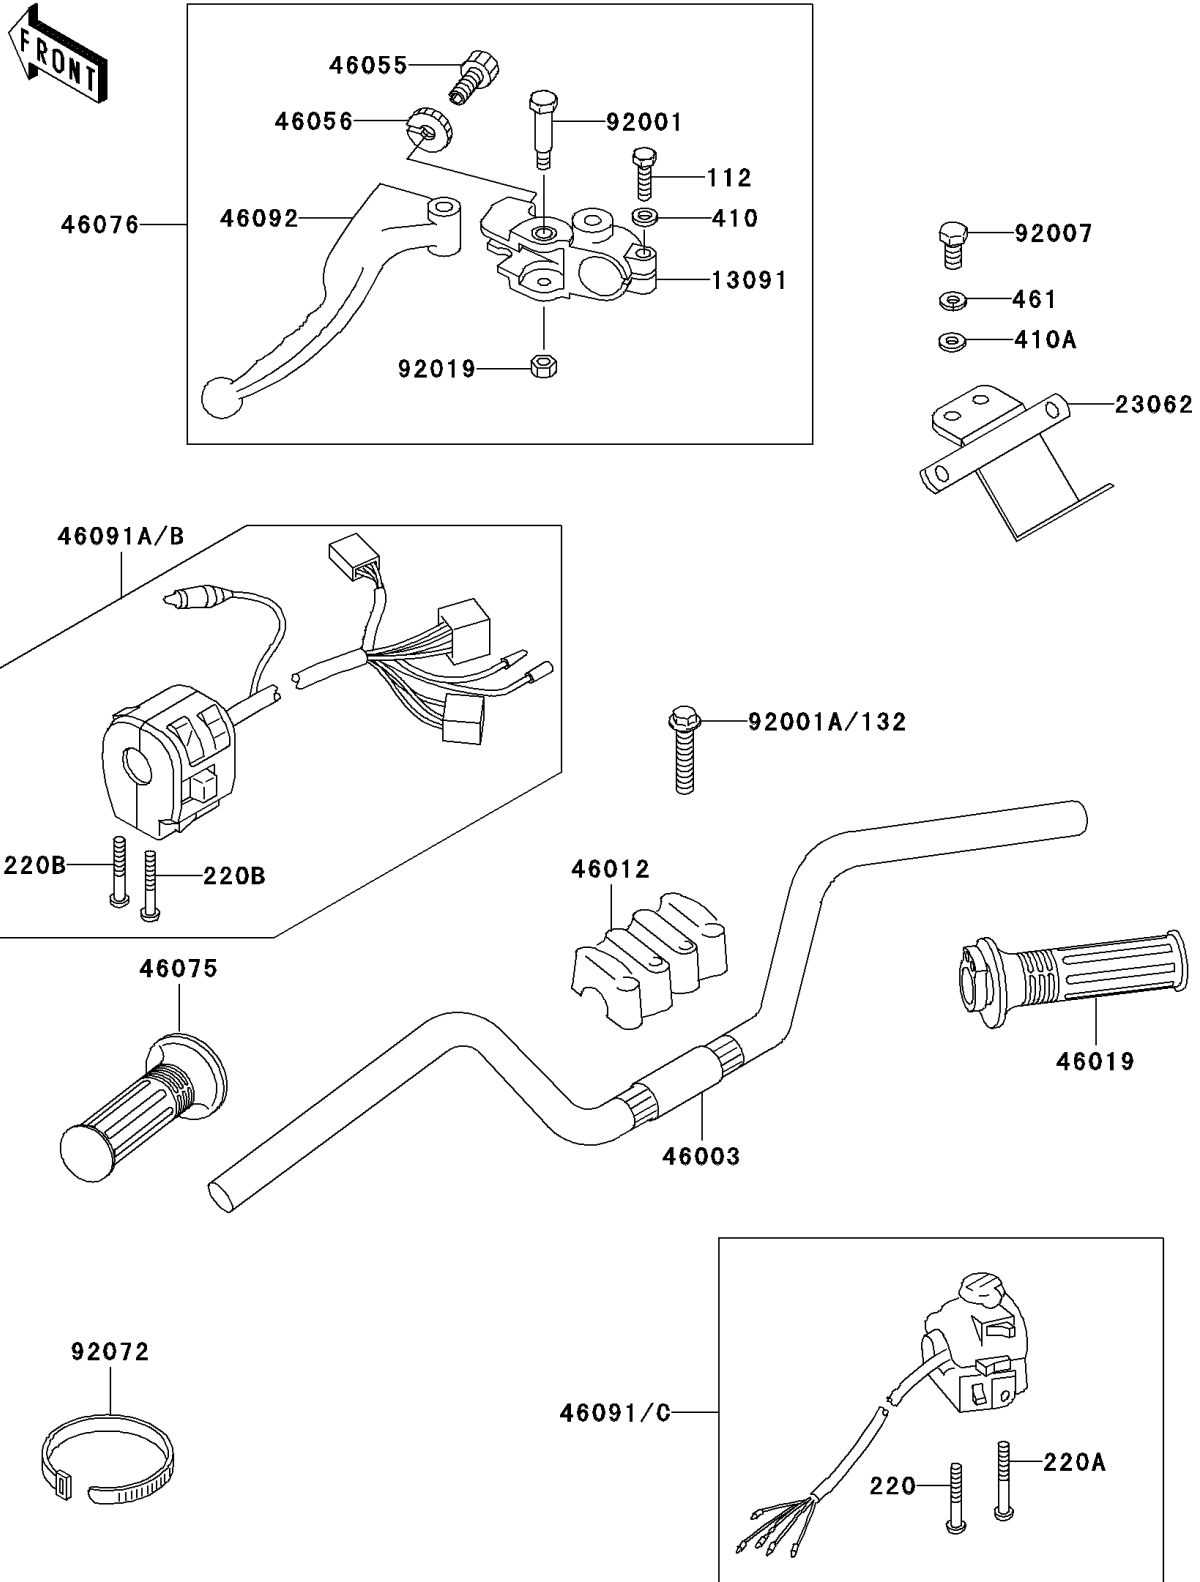

2002 Police 1000 PARTS DIAGRAM

Handlebar

F2310

2002 Police 1000 PARTS LIST

Handlebar

ITEM NAME	PART NUMBER	QUANTITY
BOLT-UPSET (Ref # 112)	112N0622	1
BOLT-FLANGED-SMALL (Ref # 132)	132E0840	4
SCREW-PAN-CROS (Ref # 220)	220B0535	1
SCREW-PAN-CROS (Ref # 220A)	220B0540	1
SCREW-PAN-CROS (Ref # 220B)	220C0535	2
WASHER-PLAIN-SMALL,6MM (Ref # 410)	410B0600	1
WASHER-PLAIN-SMALL,8MM (Ref # 410A)	410B0800	2
WASHER-SPRING,8MM (Ref # 461)	461F0800	2
HOLDER,CLUTCH LEVER,F.BLACK (Ref # 13091)	13091-1046	1
BRACKET-COMP (Ref # 23062)	23062-4003	1
HANDLE (Ref # 46003)	46003-4008	1
HOLDER-HANDLE (Ref # 46012)	46012-4001	1
GRIP-ASSY (Ref # 46019)	46019-1022	1
SCREW,CABLE ADJUST,8MM (Ref # 46055)	46055-003	1
NUT,CABLE ADJUST LOCK,8MM (Ref # 46056)	46056-005	1
GRIP,LH (Ref # 46075)	46075-1020	1
LEVER-ASSY-GRIP,CLUTCH (Ref # 46076)	46076-1019	1
HOUSING-ASSY-CONTROL,LH (Ref # 46091B)	46091-1861	1
HOUSING-ASSY-CONTROL,RH (Ref # 46091C)	46091-1864	1
LEVER-GRIP,CLUTCH (Ref # 46092)	46092-1005	1
BOLT,CLUTCH LEVER (Ref # 92001)	92001-1075	1
BOLT,8X16 (Ref # 92007)	92007-003	2
NUT,LOCK,6MM (Ref # 92019)	92019-008	1
BAND,L=149 (Ref # 92072)	92072-031	3