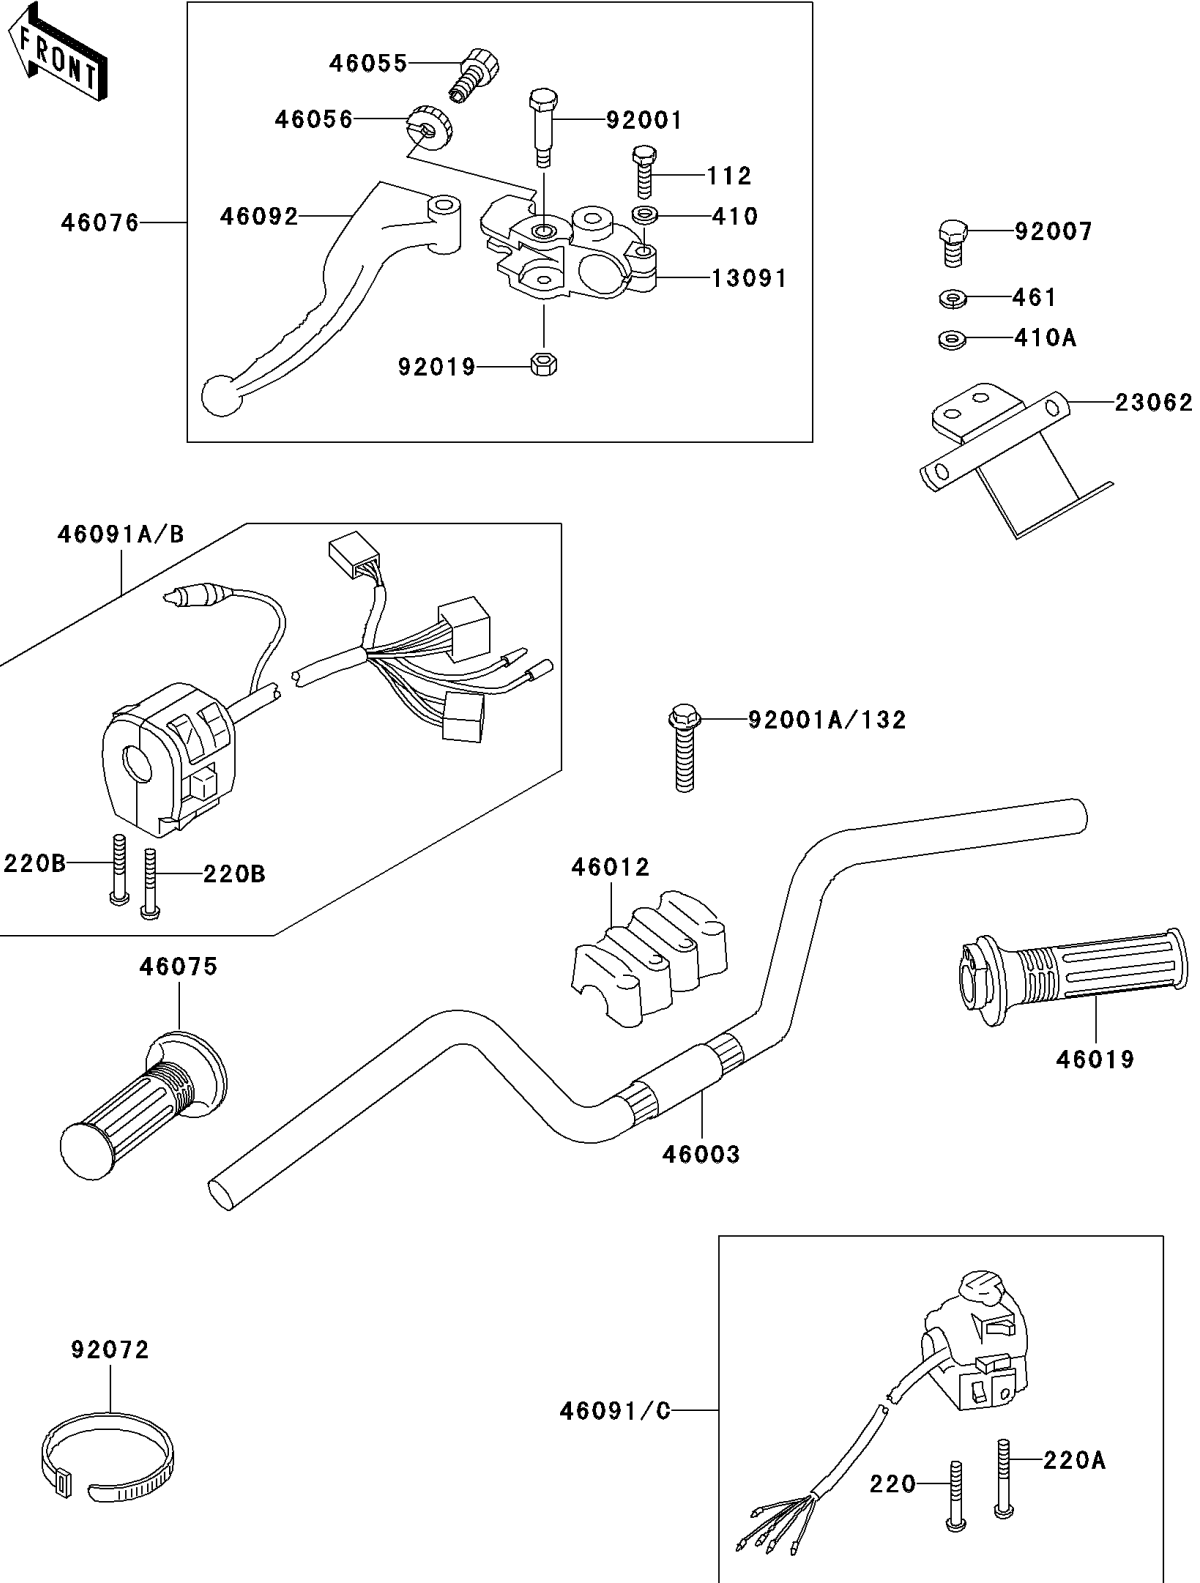

2005 Police 1000 PARTS DIAGRAM

Handlebar

F2310

2005 Police 1000 PARTS LIST

Handlebar

ITEM NAME	PART NUMBER	QUANTITY
BOLT-UPSET (Ref # 112)	112N0622	1
BOLT-FLANGED-SMALL (Ref # 132)	132E0840	4
SCREW-PAN-CROS (Ref # 220)	220B0535	1
SCREW-PAN-CROS (Ref # 220A)	220B0540	1
SCREW-PAN-CROS (Ref # 220B)	220C0535	2
WASHER-PLAIN-SMALL,6MM (Ref # 410)	410B0600	1
WASHER-PLAIN-SMALL,8MM (Ref # 410A)	410B0800	2
WASHER-SPRING,8MM (Ref # 461)	461F0800	2
HOLDER,CLUTCH LEVER,F.BLACK (Ref # 13091)	13091-1046	1
BRACKET-COMP (Ref # 23062)	23062-4003	1
HANDLE (Ref # 46003)	46003-4008	1
HOLDER-HANDLE (Ref # 46012)	46012-4001	1
GRIP-ASSY (Ref # 46019)	46019-1022	1
SCREW,CABLE ADJUST,8MM (Ref # 46055)	46055-003	1
NUT,CABLE ADJUST LOCK,8MM (Ref # 46056)	46056-005	1
GRIP,LH (Ref # 46075)	46075-1020	1
LEVER-ASSY-GRIP,CLUTCH (Ref # 46076)	46076-1019	1
HOUSING-ASSY-CONTROL,LH (Ref # 46091B)	46091-1861	1
HOUSING-ASSY-CONTROL,RH (Ref # 46091C)	46091-1864	1
LEVER-GRIP,CLUTCH (Ref # 46092)	46092-1005	1
BOLT,CLUTCH LEVER (Ref # 92001)	92001-1075	1
BOLT,8X16 (Ref # 92007)	92007-003	2
NUT,LOCK,6MM (Ref # 92019)	92019-008	1
BAND,L=149 (Ref # 92072)	92072-031	3