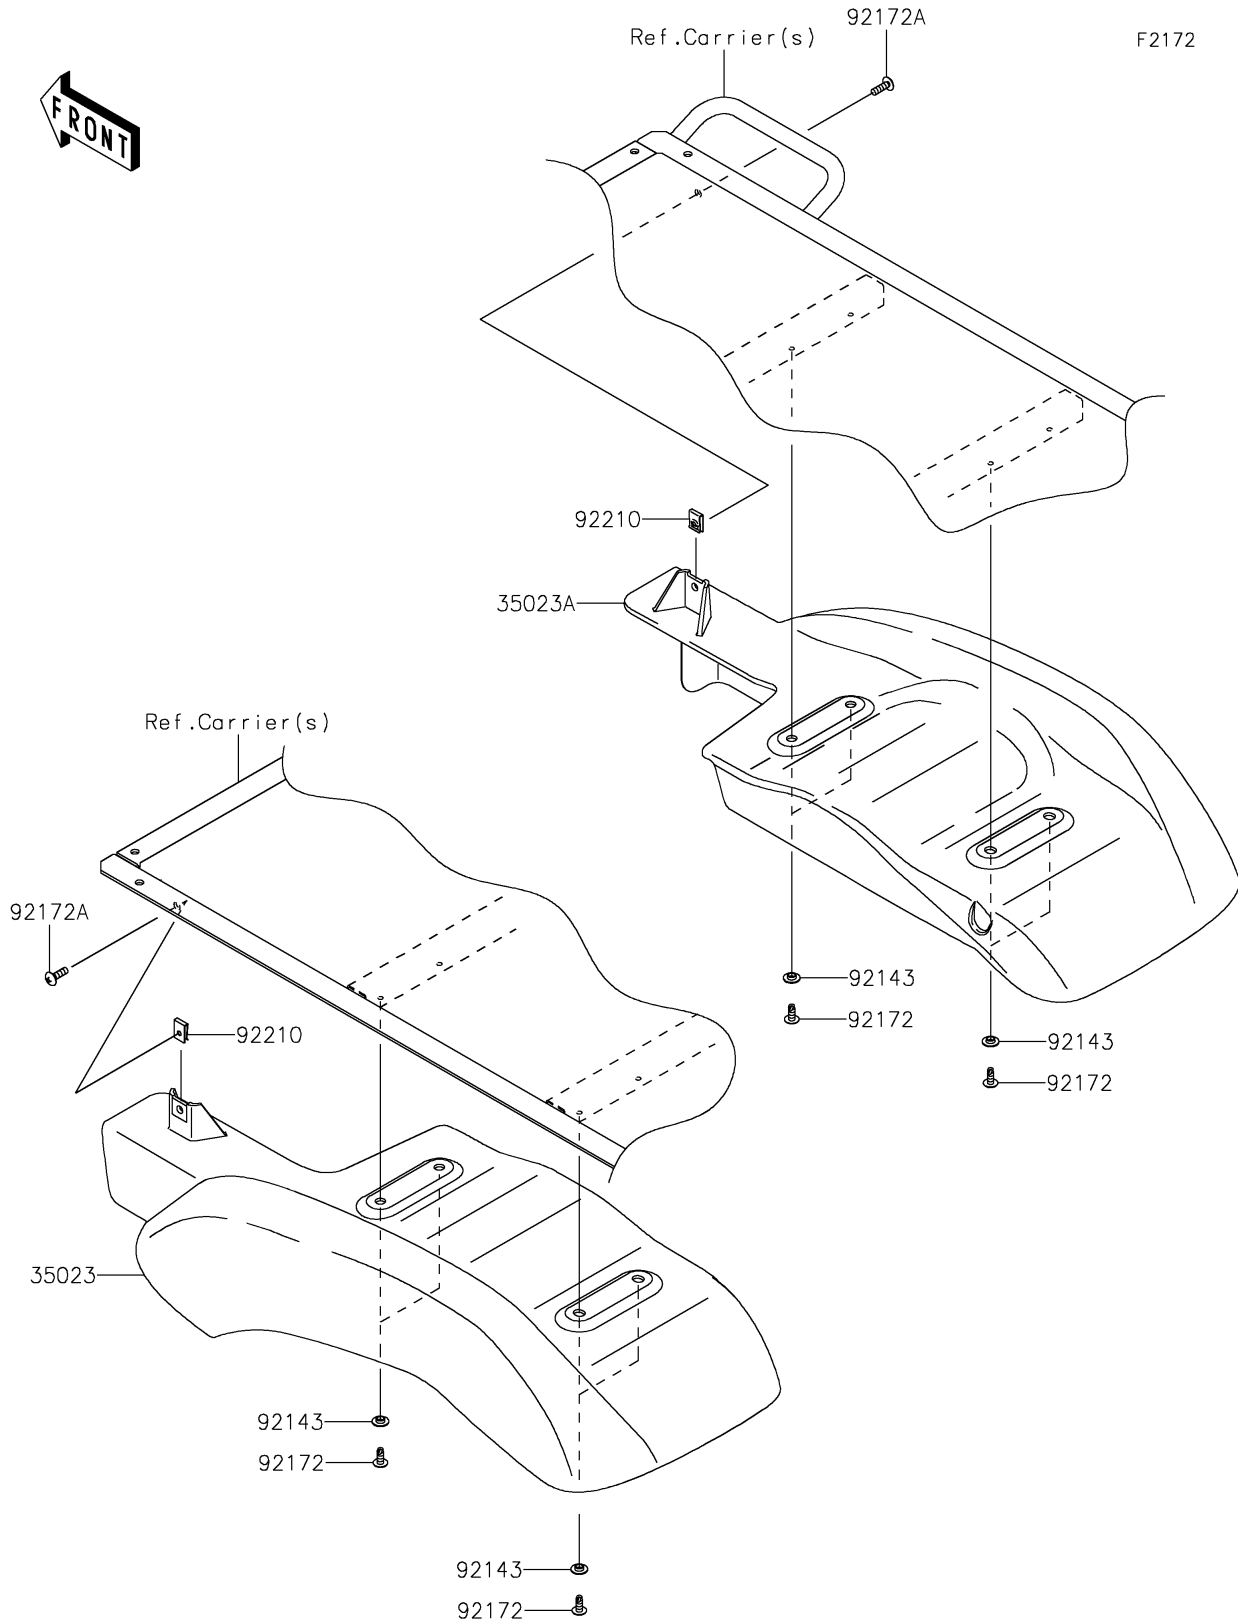

# 2019 MULE SX™ 4x4 FI PARTS DIAGRAM

Rear Fender(s)

### Rear Fender(s)

ITEM NAME	PART NUMBER	QUANTITY
FENDER-REAR,LH,F.BLACK (Ref # 35023)	35023-0045-6Z	1
FENDER-REAR,RH,F.BLACK (Ref # 35023A)	35023-0046-6Z	1
COLLAR (Ref # 92143)	92143-1087	8
SCREW,TAPPING,6X16 (Ref # 92172)	92172-0739	8
SCREW,TAPPING,6X20 (Ref # 92172A)	92172-0883	2
NUT,LEAF SPRING,6MM (Ref # 92210)	92210-0624	2