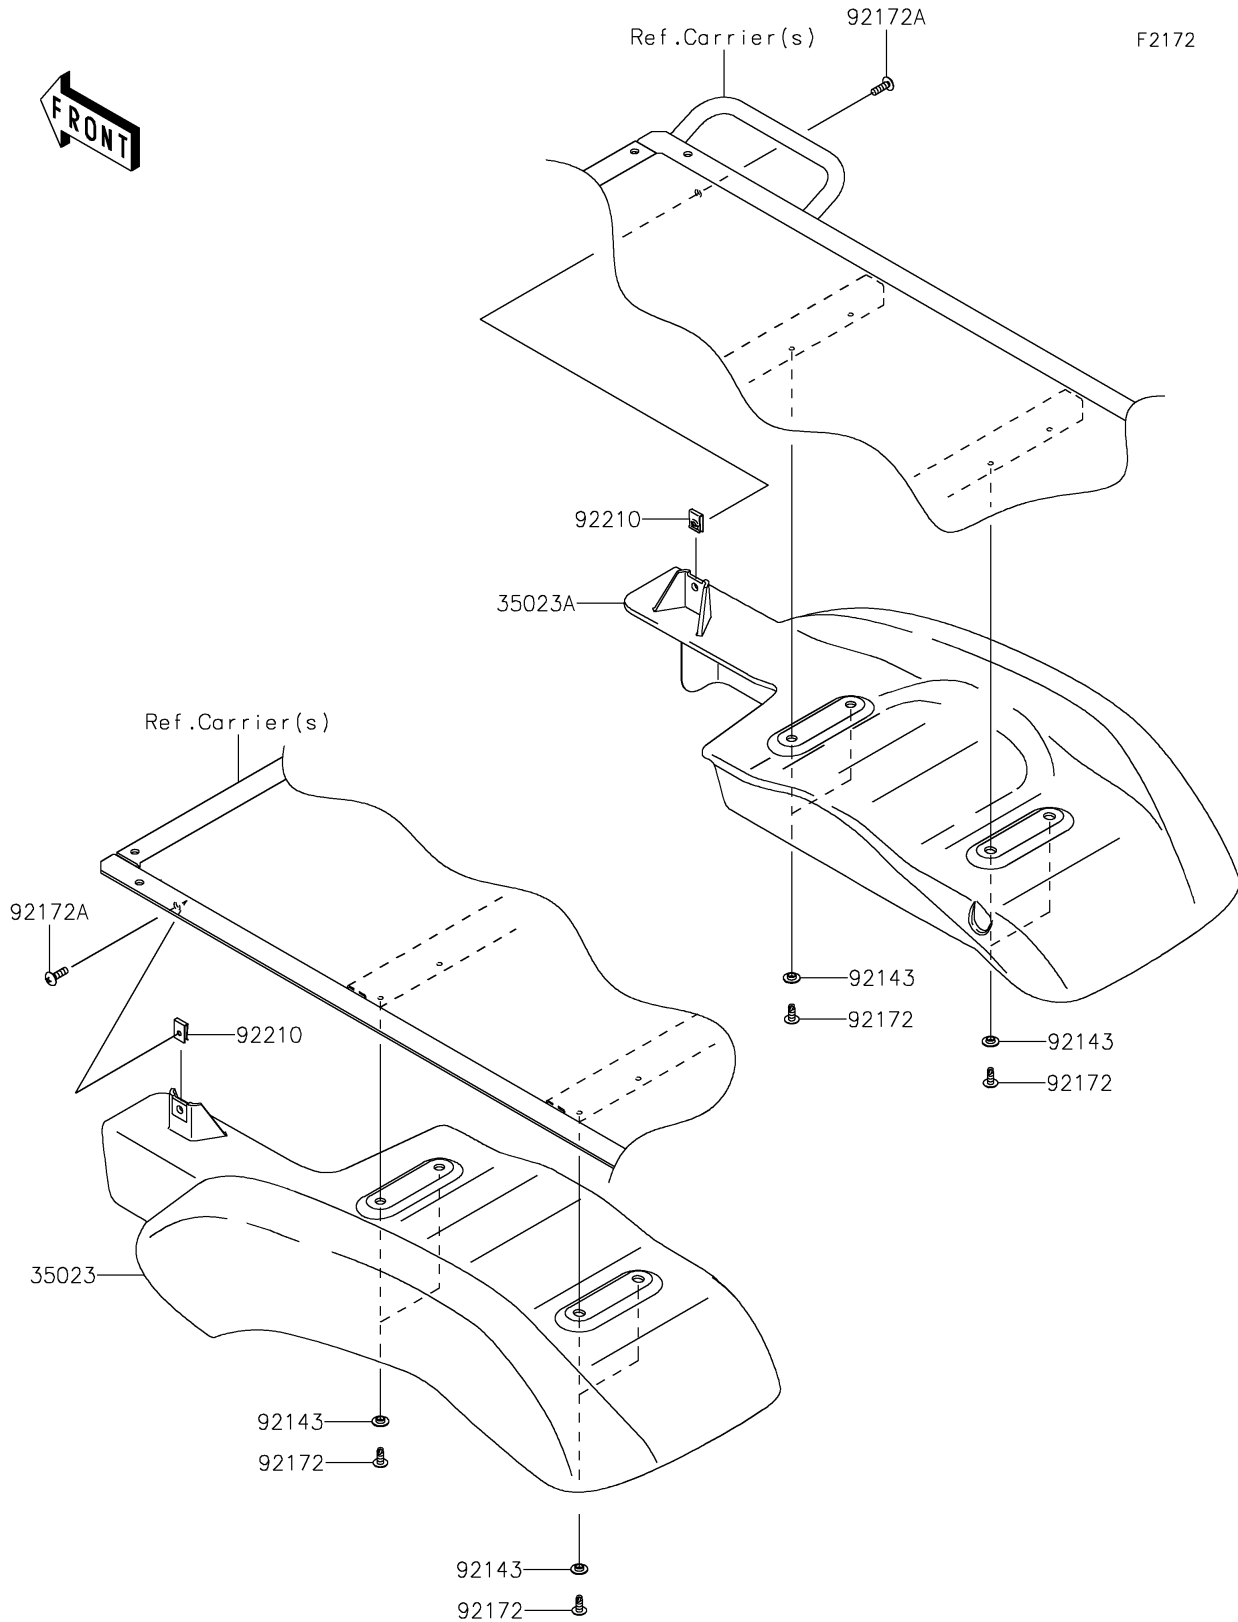

2019 MULE SX™ 4x4 FI PARTS DIAGRAM

Rear Fender(s)

2019 MULE SX™ 4x4 FI PARTS LIST

Rear Fender(s)

ITEM NAME	PART NUMBER	QUANTITY
FENDER-REAR,LH,F.BLACK (Ref # 35023)	35023-0045-6Z	1
FENDER-REAR,RH,F.BLACK (Ref # 35023A)	35023-0046-6Z	1
COLLAR (Ref # 92143)	92143-1087	8
SCREW,TAPPING,6X16 (Ref # 92172)	92172-0739	8
SCREW,TAPPING,6X20 (Ref # 92172A)	92172-0883	2
NUT,LEAF SPRING,6MM (Ref # 92210)	92210-0624	2