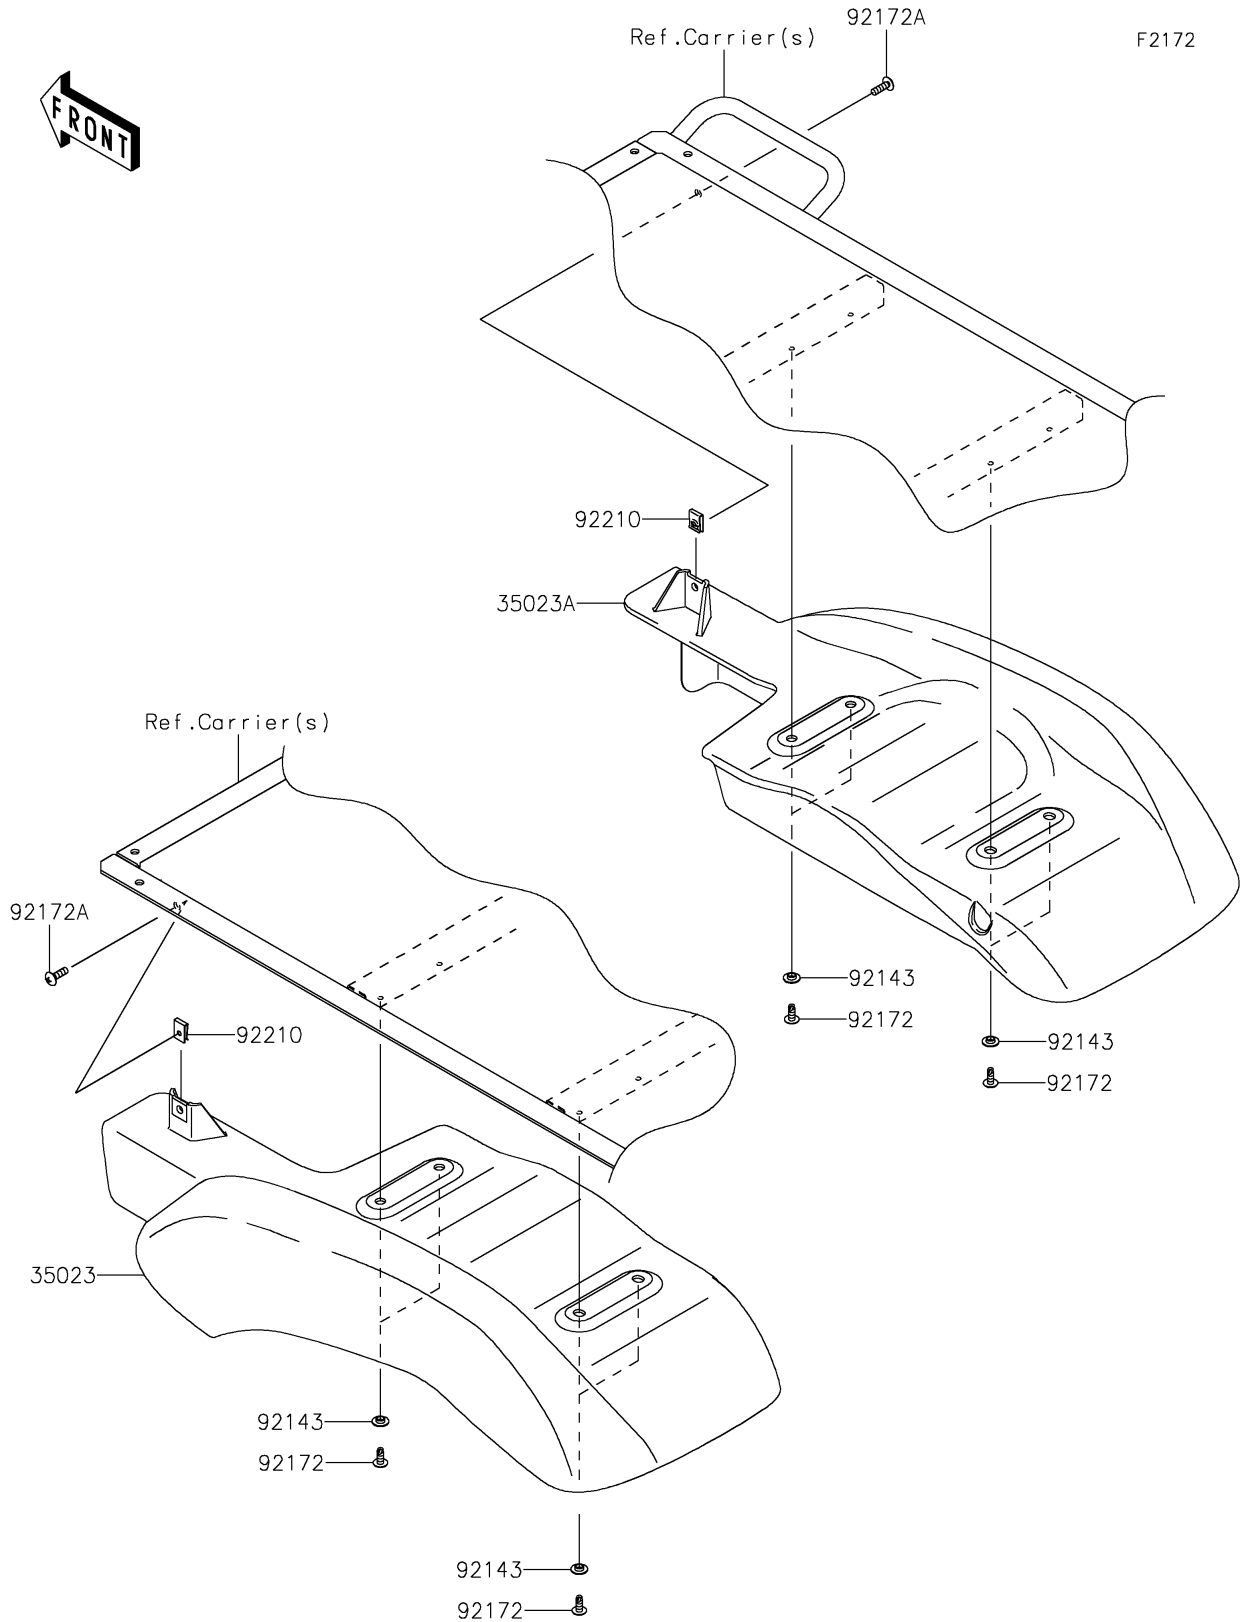

2020 MULE SX™ 4x4 FI PARTS DIAGRAM

Rear Fender(s)

2020 MULE SX™ 4x4 FI PARTS LIST

Rear Fender(s)

ITEM NAME	PART NUMBER	QUANTITY
FENDER-REAR,LH,F.BLACK (Ref # 35023)	35023-0045-6Z	1
FENDER-REAR,RH,F.BLACK (Ref # 35023A)	35023-0046-6Z	1
COLLAR (Ref # 92143)	92143-1087	8
SCREW,TAPPING,6X16 (Ref # 92172)	92172-0739	8
SCREW,TAPPING,6X20 (Ref # 92172A)	92172-0883	2
NUT,LEAF SPRING,6MM (Ref # 92210)	92210-0624	2