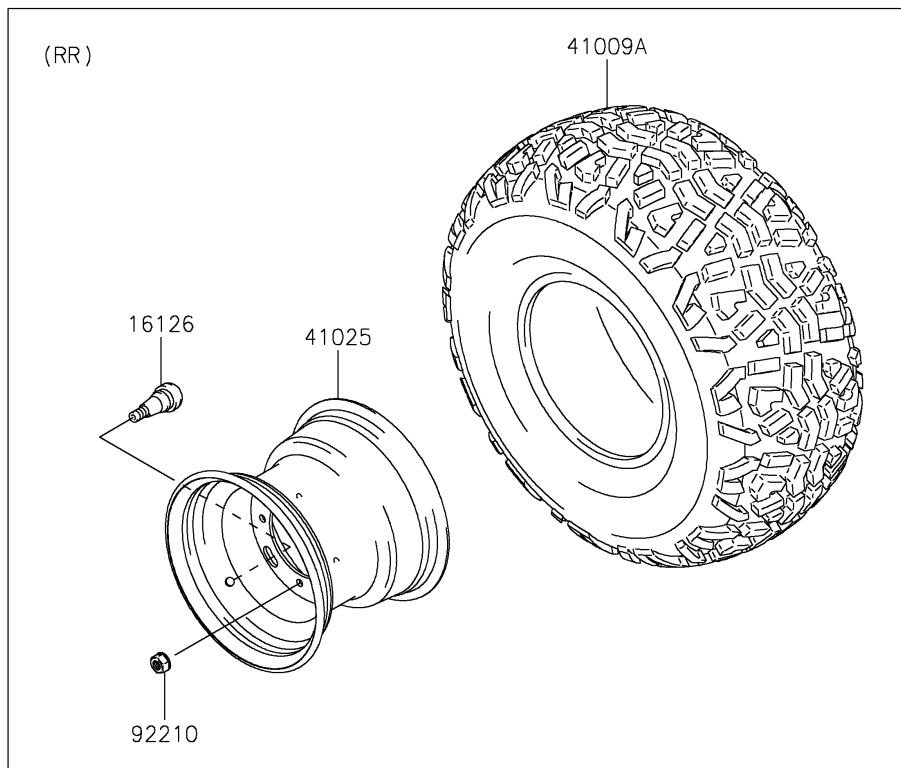

2019 MULE SX™ 4x4 FI PARTS DIAGRAM

Wheels/Tires

F2210

2019 MULE SX™ 4x4 FI PARTS LIST

Wheels/Tires

ITEM NAME	PART NUMBER	QUANTITY
VALVE (Ref # 16126)	16126-4001	4
TIRE,FR,24X9.00-10 4PR,K968M (Ref # 41009)	41009-0765	2
TIRE,RR,24X11.00-10 4PR,K968 (Ref # 41009A)	41009-0766	2
RIM,RR,10X8.5,F.S.BLACK (Ref # 41025)	41025-0039-397	2
RIM,FR,10X7.0 AT,F.S.BLACK (Ref # 41025A)	41025-0040-397	2
NUT,LOCK,10MM (Ref # 92210)	92210-1204	16