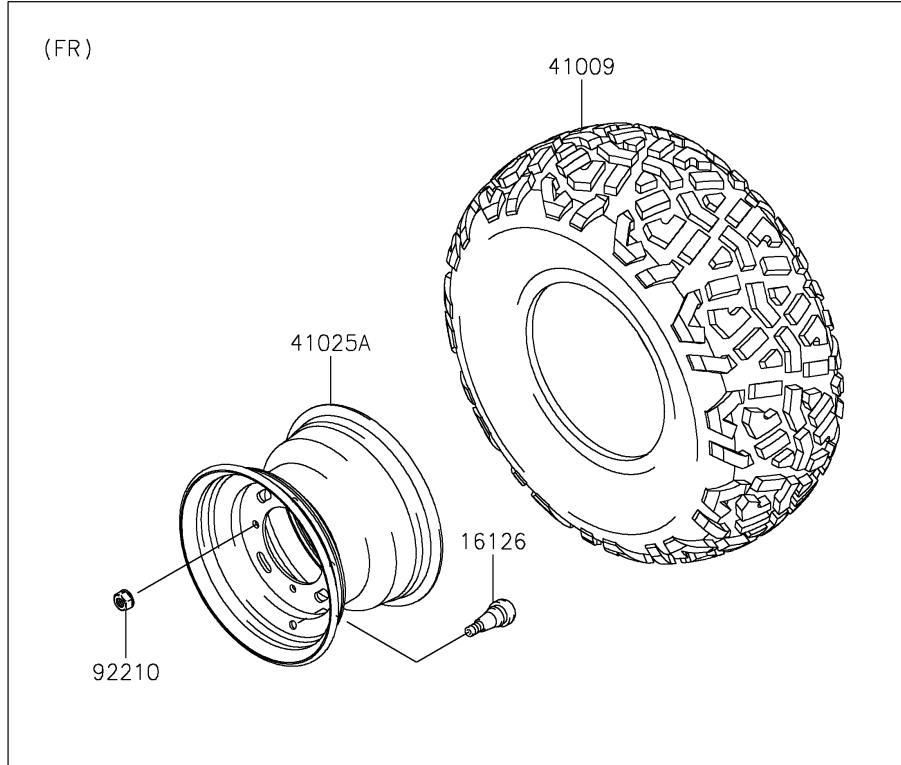

2019 MULE SX™ 4x4 FI PARTS DIAGRAM

Wheels/Tires

F2210

2019 MULE SX™ 4x4 FI PARTS LIST

Wheels/Tires

ITEM NAME	PART NUMBER	QUANTITY
VALVE (Ref # 16126)	16126-4001	4
TIRE,FR,24X9.00-10 4PR,K968M (Ref # 41009)	41009-0765	2
TIRE,RR,24X11.00-10 4PR,K968 (Ref # 41009A)	41009-0766	2
RIM,RR,10X8.5,F.S.BLACK (Ref # 41025)	41025-0039-397	2
RIM,FR,10X7.0 AT,F.S.BLACK (Ref # 41025A)	41025-0040-397	2
NUT,LOCK,10MM (Ref # 92210)	92210-1204	16