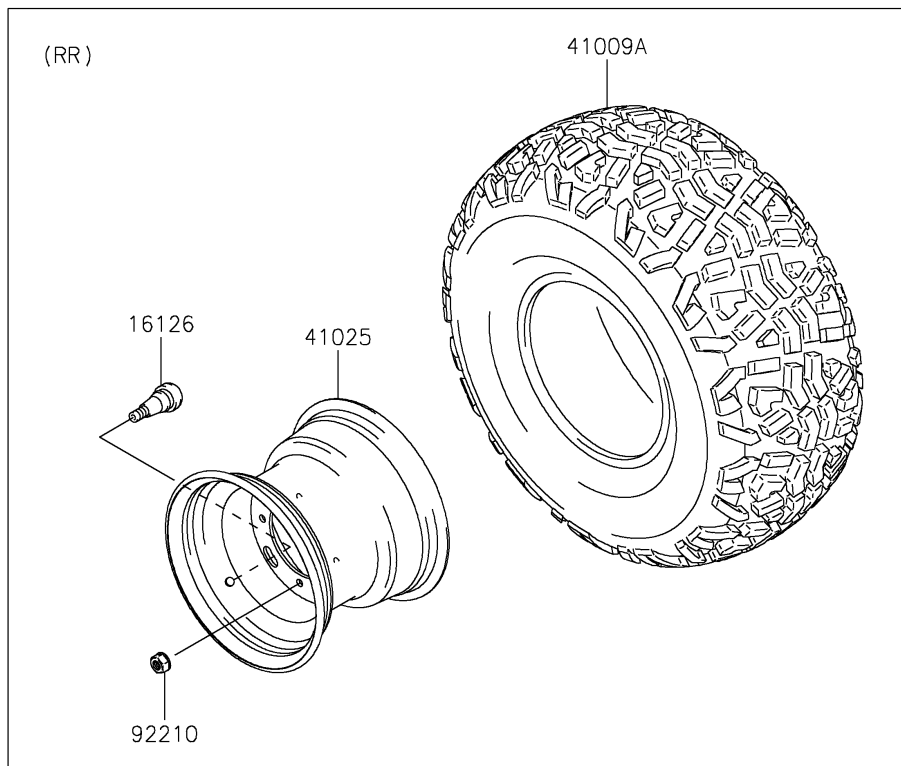

2020 MULE SX™ 4x4 FI PARTS DIAGRAM

Wheels/Tires

F2210

2020 MULE SX™ 4x4 FI PARTS LIST

Wheels/Tires

ITEM NAME	PART NUMBER	QUANTITY
VALVE (Ref # 16126)	16126-4001	4
TIRE,FR,24X9.00-10 4PR,K968M (Ref # 41009)	41009-0765	2
TIRE,RR,24X11.00-10 4PR,K968 (Ref # 41009A)	41009-0766	2
RIM,RR,10X8.5,F.S.BLACK (Ref # 41025)	41025-0039-397	2
RIM,FR,10X7.0 AT,F.S.BLACK (Ref # 41025A)	41025-0040-397	2
NUT,LOCK,10MM (Ref # 92210)	92210-1204	16