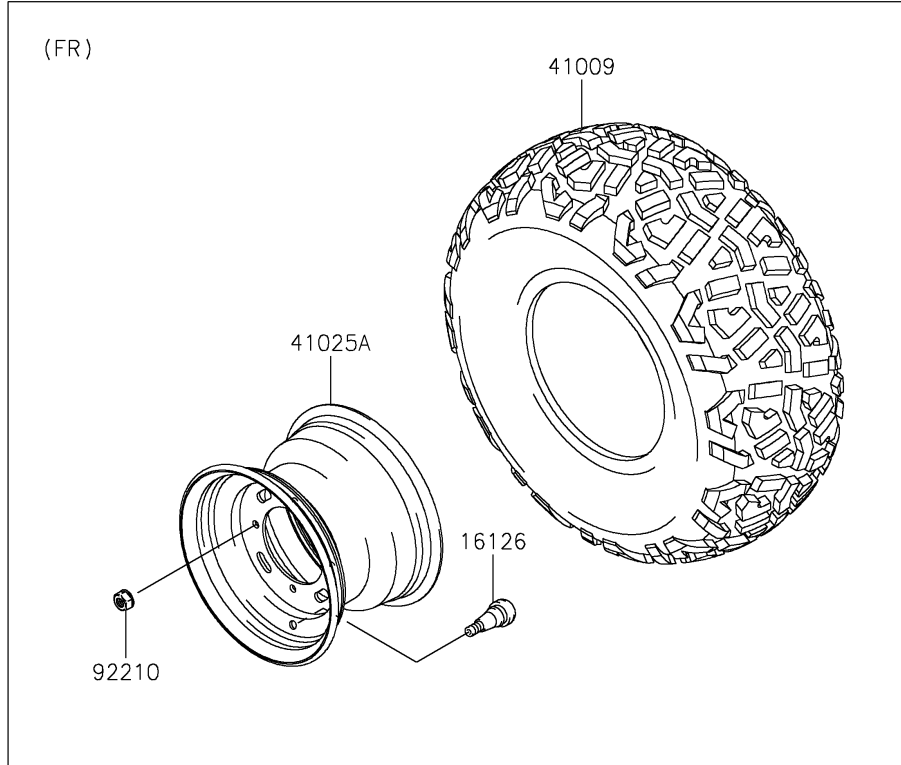

2020 MULE SX™ 4x4 FI PARTS DIAGRAM

Wheels/Tires

F2210

2020 MULE SX™ 4x4 FI PARTS LIST

Wheels/Tires

ITEM NAME	PART NUMBER	QUANTITY
VALVE (Ref # 16126)	16126-4001	4
TIRE,FR,24X9.00-10 4PR,K968M (Ref # 41009)	41009-0765	2
TIRE,RR,24X11.00-10 4PR,K968 (Ref # 41009A)	41009-0766	2
RIM,RR,10X8.5,F.S.BLACK (Ref # 41025)	41025-0039-397	2
RIM,FR,10X7.0 AT,F.S.BLACK (Ref # 41025A)	41025-0040-397	2
NUT,LOCK,10MM (Ref # 92210)	92210-1204	16