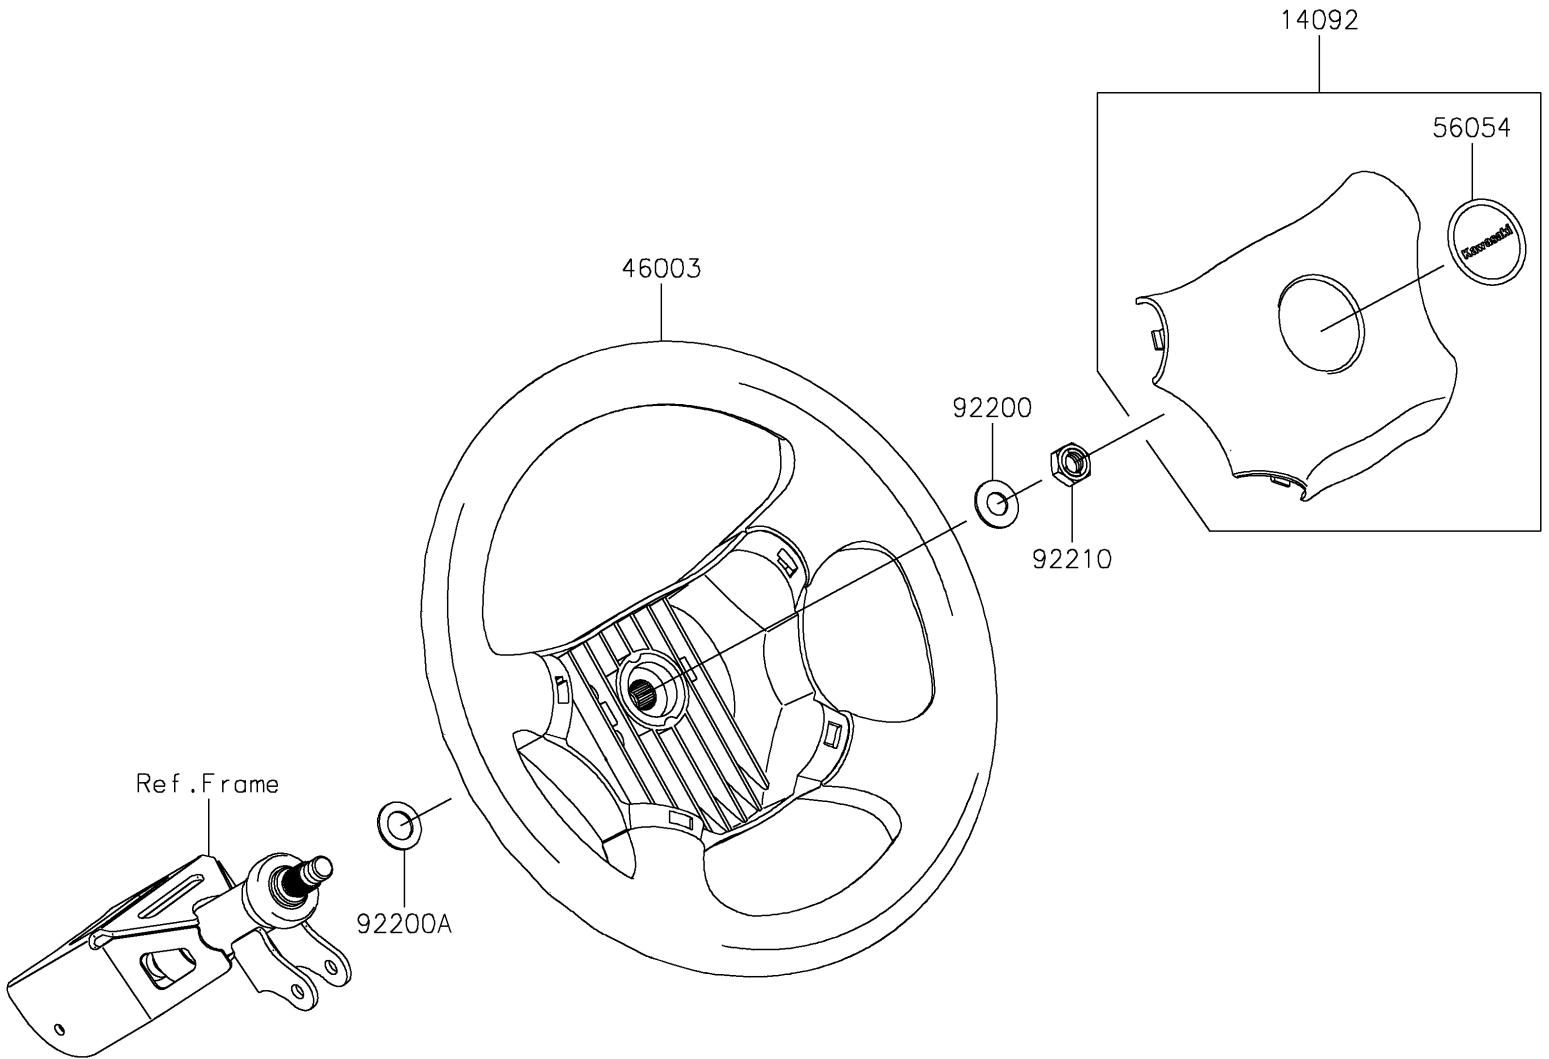

2019 MULE SX™ 4x4 FI PARTS DIAGRAM

Steering Wheel

F2311

2019 MULE SX™ 4x4 FI PARTS LIST

Steering Wheel

ITEM NAME	PART NUMBER	QUANTITY
COVER,HORN SWITCH (Ref # 14092)	14092-1029	1
HANDLE (Ref # 46003)	46003-0595	1
MARK,CENTER LOGO,KAWASAKI (Ref # 56054)	56054-1188	1
WASHER,12.1X25X1.6 (Ref # 92200)	92200-0455	1
WASHER,15X25X1.6 (Ref # 92200A)	92200-0460	1
NUT,LOCK,12MM (Ref # 92210)	92210-1249	1