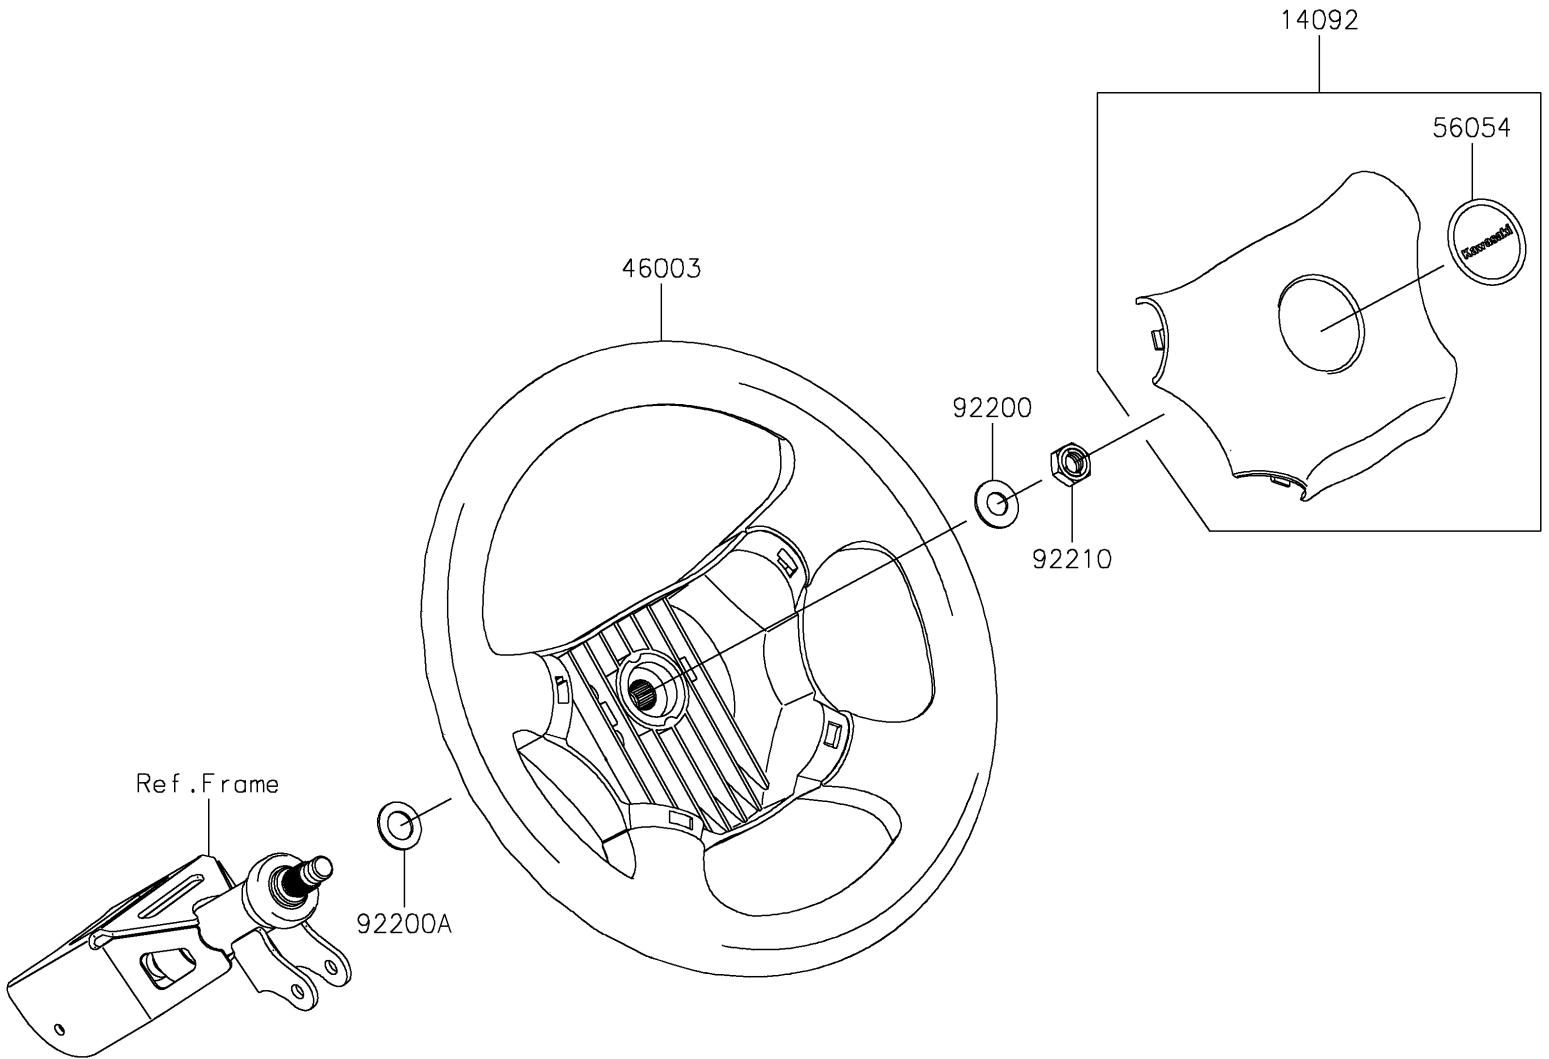

2020 MULE SX™ 4x4 FI PARTS DIAGRAM

Steering Wheel

F2311

2020 MULE SX™ 4x4 FI PARTS LIST

Steering Wheel

ITEM NAME	PART NUMBER	QUANTITY
COVER,HORN SWITCH (Ref # 14092)	14092-1029	1
HANDLE (Ref # 46003)	46003-0595	1
MARK,CENTER LOGO,KAWASAKI (Ref # 56054)	56054-1188	1
WASHER,12.1X25X1.6 (Ref # 92200)	92200-0455	1
WASHER,15X25X1.6 (Ref # 92200A)	92200-0460	1
NUT,LOCK,12MM (Ref # 92210)	92210-1249	1