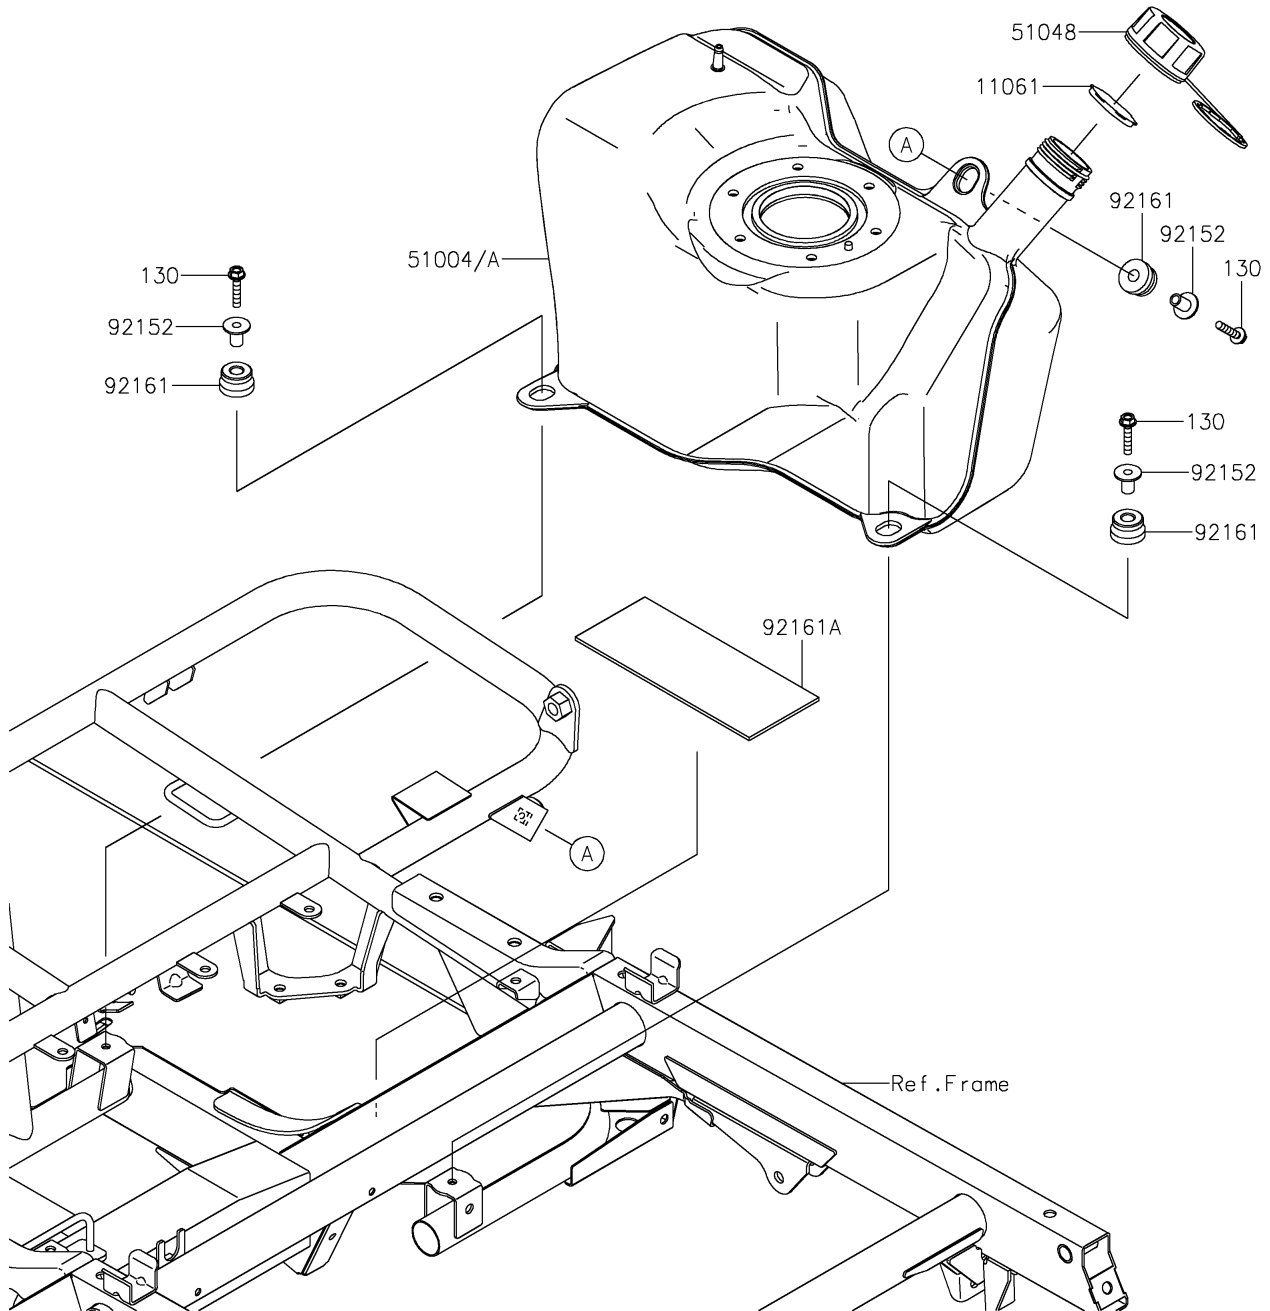

# 2019 MULE SX™ 4x4 FI PARTS DIAGRAM

Fuel Tank

F2410

## 2019 MULE SX™ 4x4 FI PARTS LIST

### Fuel Tank

ITEM NAME	PART NUMBER	QUANTITY
GASKET,FUEL TANK CAP (Ref # 11061)	11061-0395	1
TANK-FUEL (Ref # 51004)	51004-0010	1
CAP-ASSY-TANK,FUEL (Ref # 51048)	51048-0026	1
COLLAR,6.8X10X18.1 (Ref # 92152)	92152-1867	3
DAMPER,10X28X17 (Ref # 92161)	92161-1614	3
DAMPER,80X200X3.175 (Ref # 92161A)	92161-1645	1
BOLT-FLANGED,6X30 (Ref # 130)	130BA0630	3