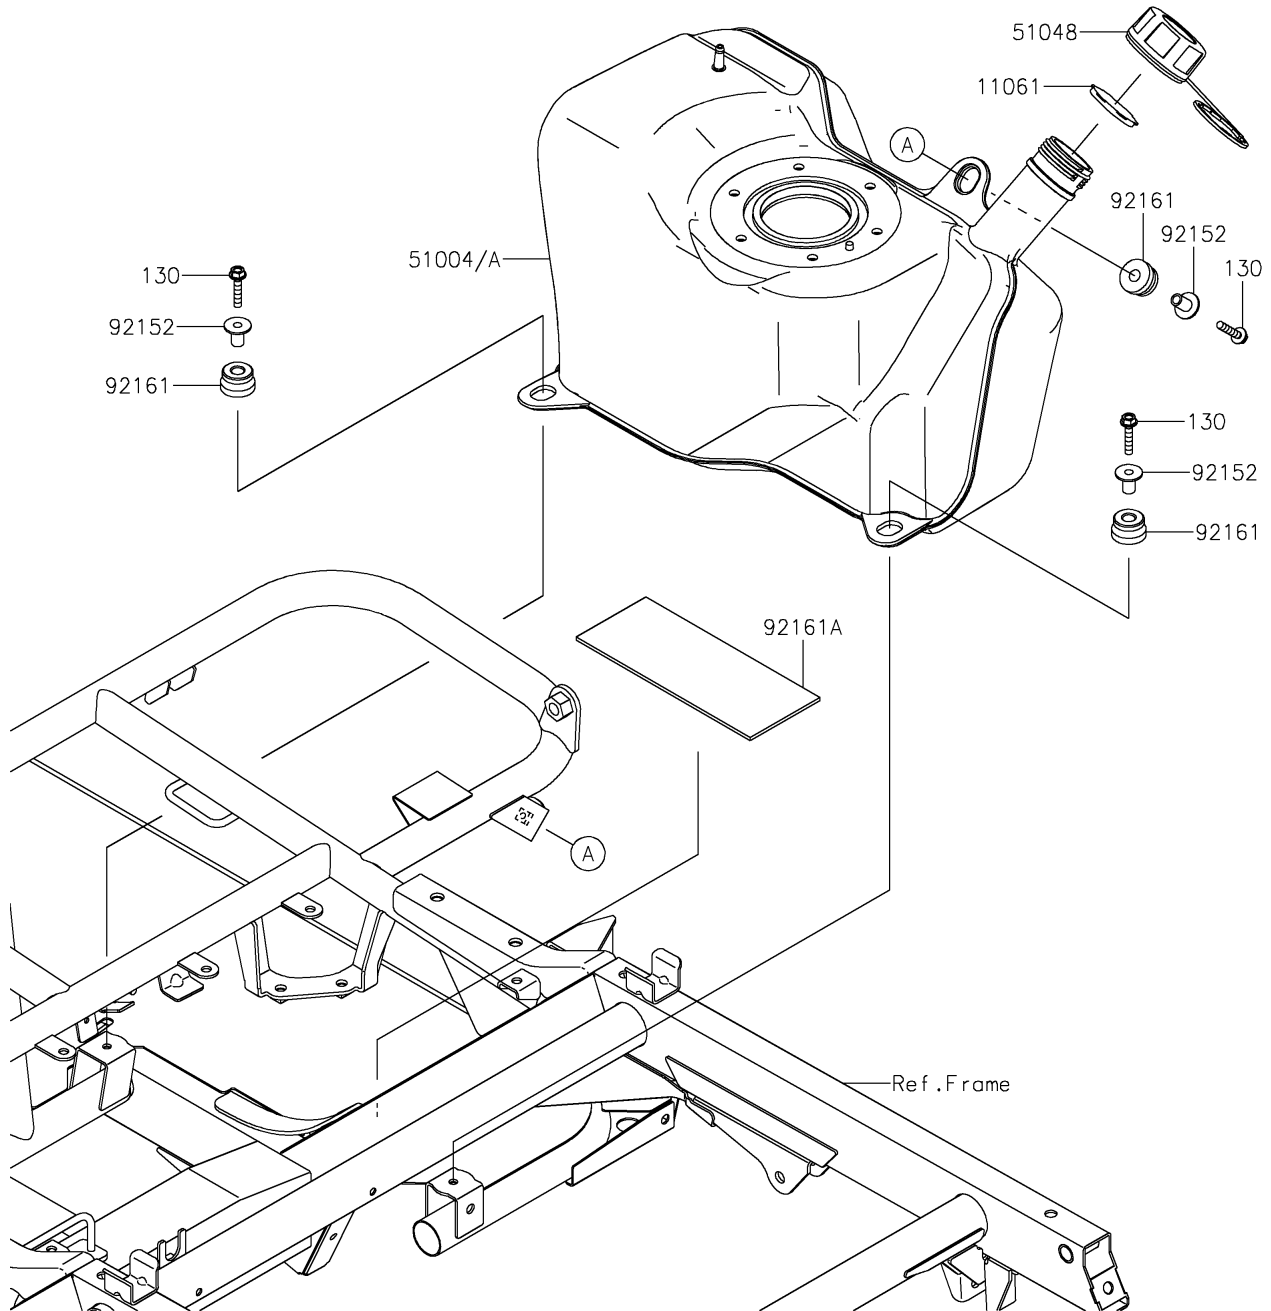

2020 MULE SX™ 4x4 FI PARTS DIAGRAM

Fuel Tank

F2410

2020 MULE SX™ 4x4 FI PARTS LIST

Fuel Tank

ITEM NAME	PART NUMBER	QUANTITY
GASKET,FUEL TANK CAP (Ref # 11061)	11061-0395	1
TANK-FUEL (Ref # 51004)	51004-0010	1
CAP-ASSY-TANK,FUEL (Ref # 51048)	51048-0026	1
COLLAR,6.8X10X18.1 (Ref # 92152)	92152-1867	3
DAMPER,10X28X17 (Ref # 92161)	92161-1614	3
DAMPER,80X200X3.175 (Ref # 92161A)	92161-1645	1
BOLT-FLANGED,6X30 (Ref # 130)	130BA0630	3