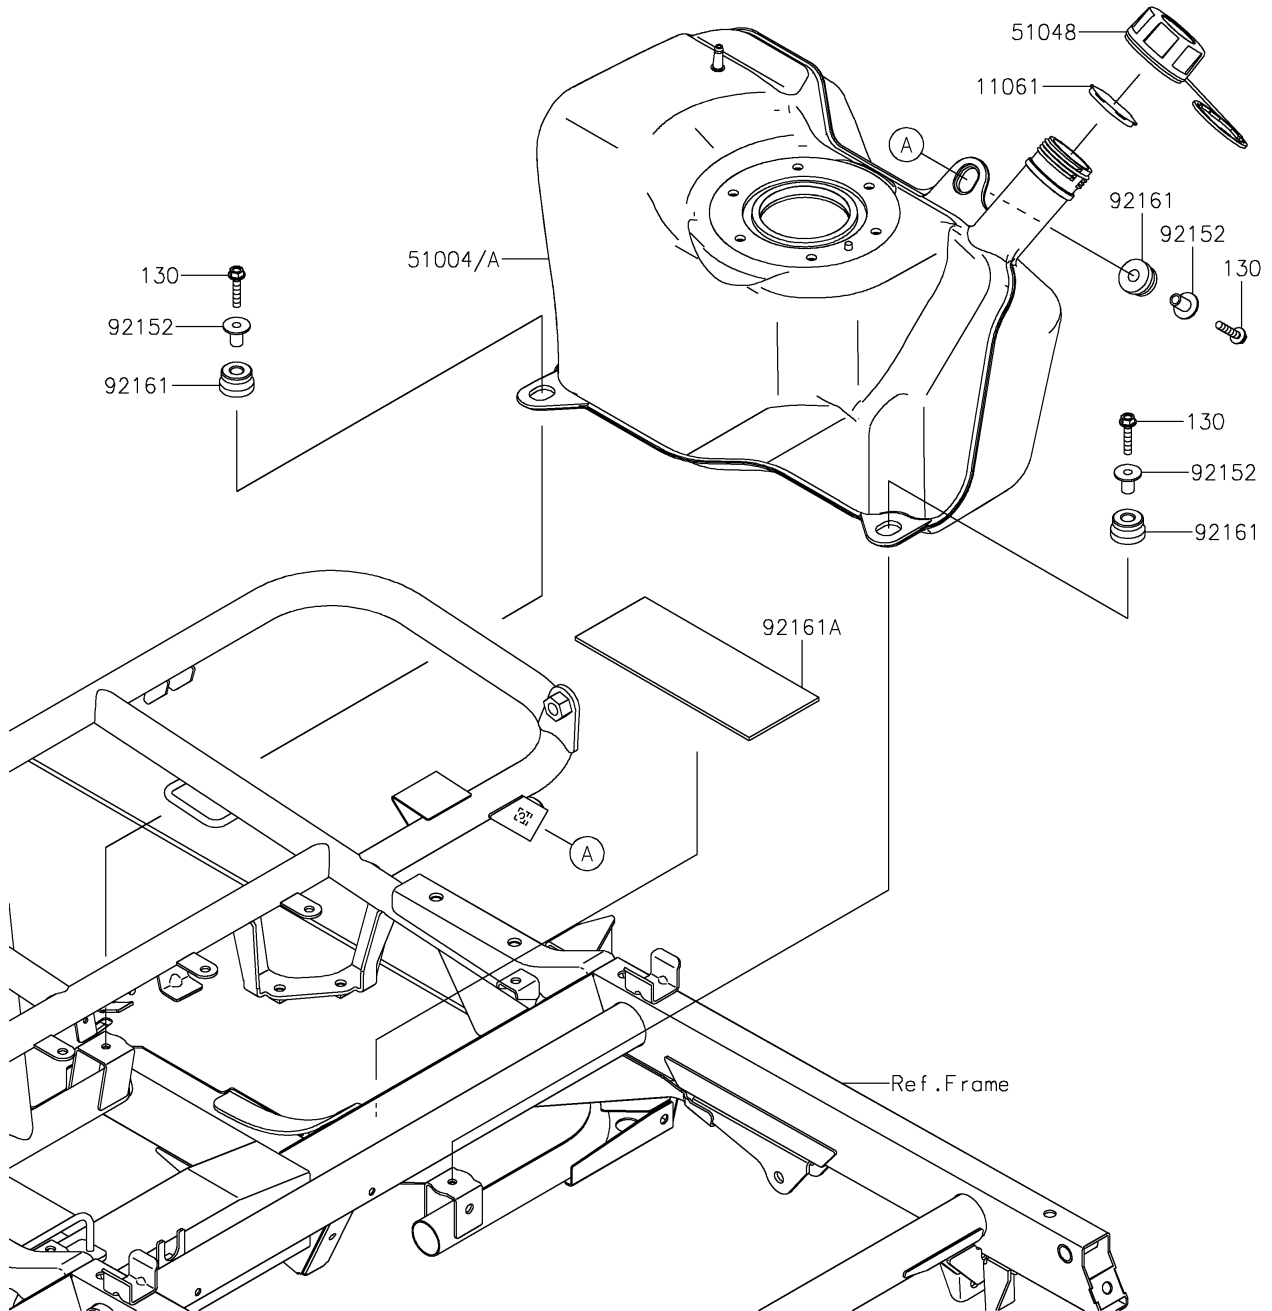

2020 MULE SX™ 4x4 FI PARTS DIAGRAM

Fuel Tank

F2410

2020 MULE SX™ 4x4 FI PARTS LIST

Fuel Tank

ITEM NAME	PART NUMBER	QUANTITY
GASKET,FUEL TANK CAP (Ref # 11061)	11061-0395	1
TANK-FUEL (Ref # 51004)	51004-0010	1
CAP-ASSY-TANK,FUEL (Ref # 51048)	51048-0026	1
COLLAR,6.8X10X18.1 (Ref # 92152)	92152-1867	3
DAMPER,10X28X17 (Ref # 92161)	92161-1614	3
DAMPER,80X200X3.175 (Ref # 92161A)	92161-1645	1
BOLT-FLANGED,6X30 (Ref # 130)	130BA0630	3