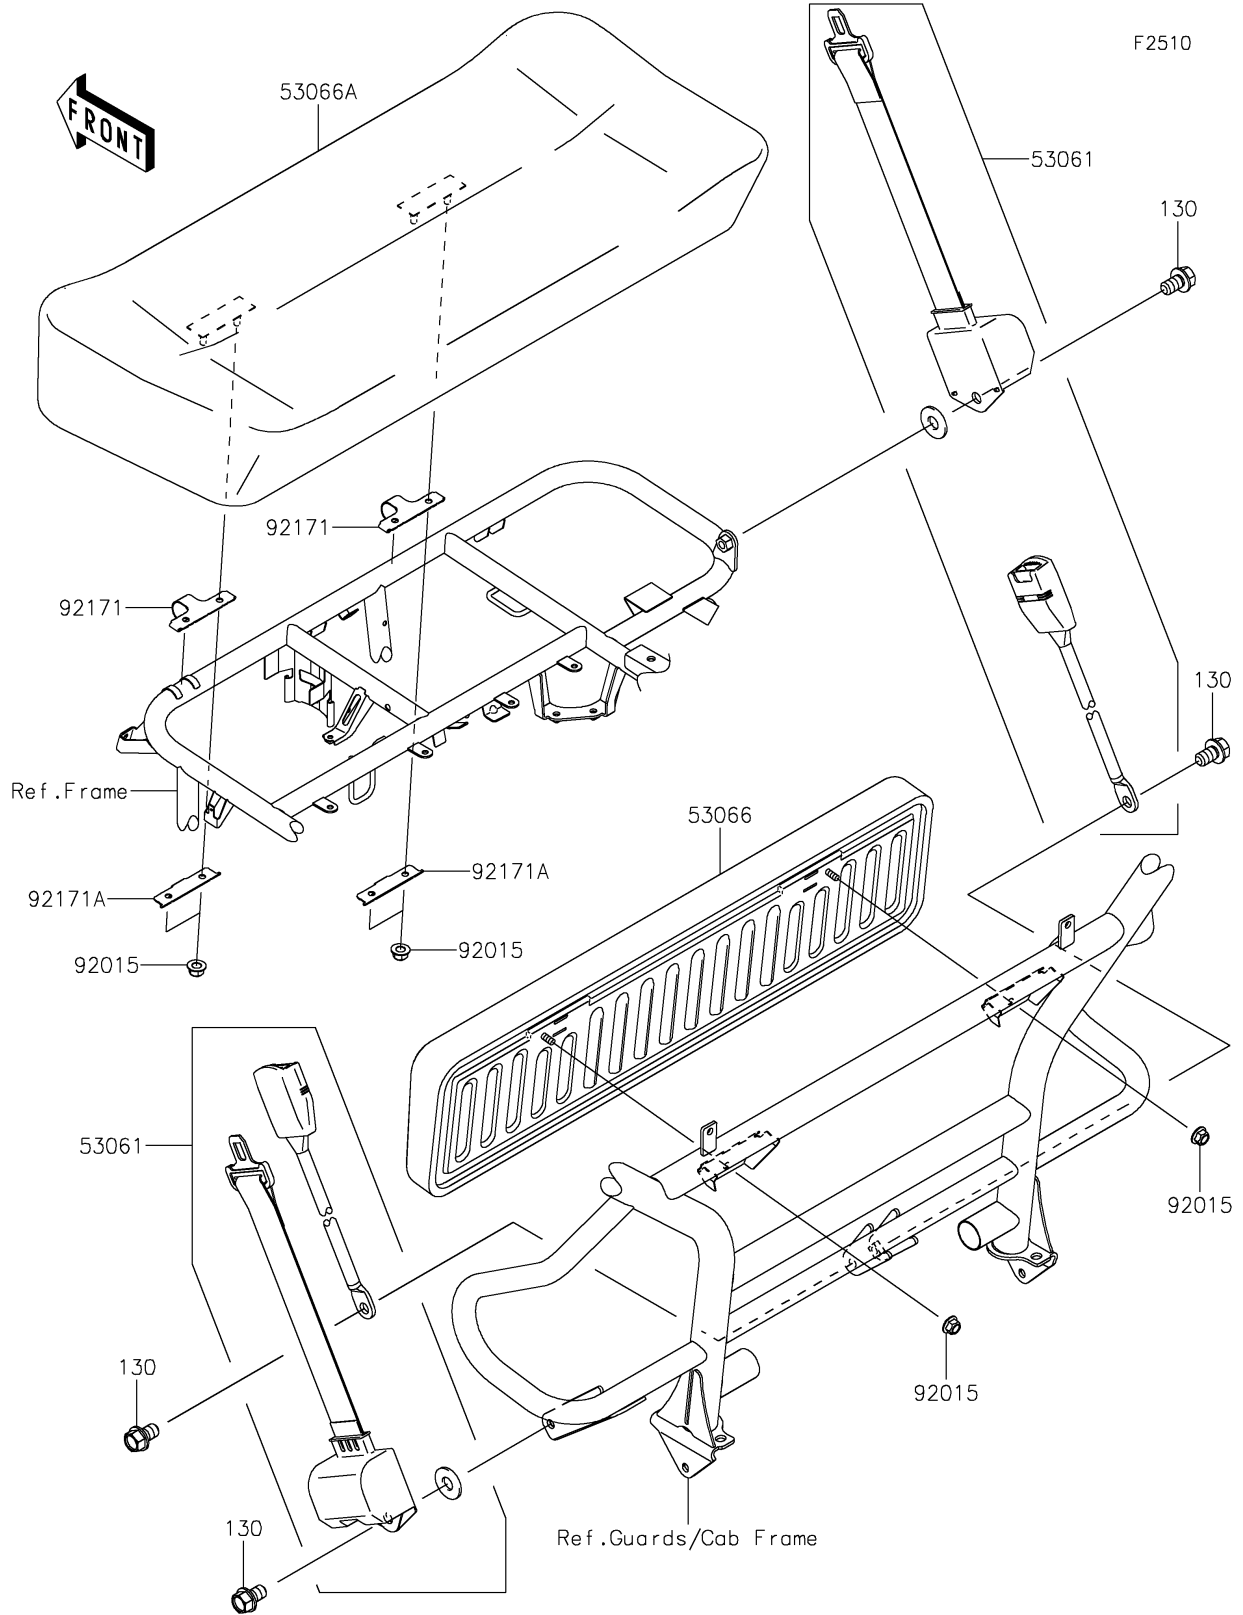

2020 MULE SX™ 4x4 FI PARTS DIAGRAM

Seat

2020 MULE SX™ 4x4 FI PARTS LIST

Seat

ITEM NAME	PART NUMBER	QUANTITY
BELT-SEAT (Ref # 53061)	53061-0050	2
SEAT-ASSY,BACK,BLACK (Ref # 53066)	53066-0270-MA	1
SEAT-ASSY,CUSHION,BLACK (Ref # 53066A)	53066-0605-MA	1
NUT,FLANGED,LOCK,8MM (Ref # 92015)	92015-1668	6
CLAMP (Ref # 92171)	92171-0441	2
CLAMP (Ref # 92171A)	92171-0442	2
BOLT-FLANGED,12X20 (Ref # 130)	130BA1220	4