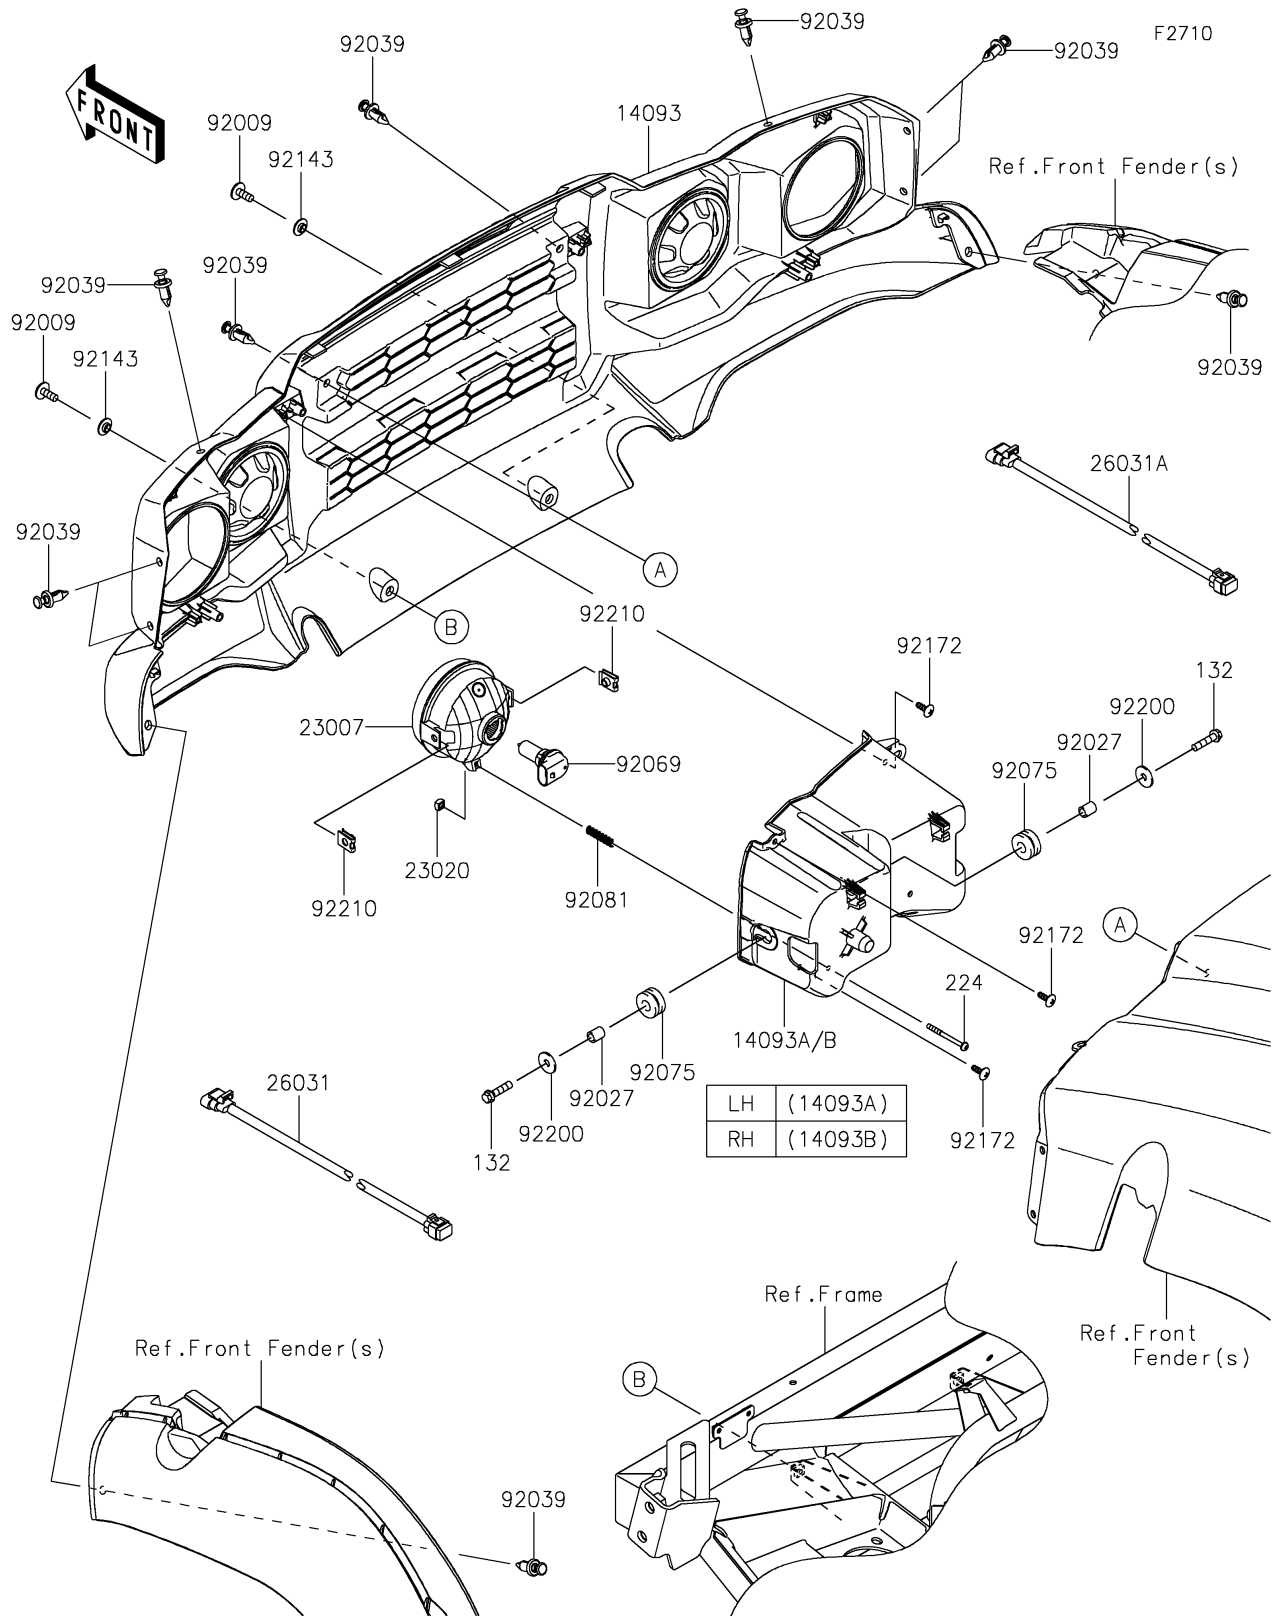

# 2019 MULE SX™ 4x4 FI PARTS DIAGRAM

## Headlight(s)

## 2019 MULE SX™ 4x4 FI PARTS LIST

### Headlight(s)

ITEM NAME	PART NUMBER	QUANTITY
COVER,FR GRILL (Ref # 14093)	14093-0392	1
COVER,HEAD LAMP,LH (Ref # 14093A)	14093-0394	1
COVER,HEAD LAMP,RH (Ref # 14093B)	14093-0395	1
LENS-COMP,HEAD LAMP (Ref # 23007)	23007-0220	2
NUT,4MM,FOCUS ADJUST (Ref # 23020)	23020-018	2
HARNESS,HEAD LAMP,LH (Ref # 26031)	26031-2384	1
HARNESS,HEAD LAMP,RH (Ref # 26031A)	26031-2385	1
SCREW,6X16 (Ref # 92009)	92009-1621	2
COLLAR,6.8X10X12 (Ref # 92027)	92027-162	4
RIVET (Ref # 92039)	92039-0776	10
BULB,12V 35/35W (Ref # 92069)	92069-0102	2
DAMPER,10X24X12 (Ref # 92075)	92075-1690	4
SPRING,FOCUS ADJUST (Ref # 92081)	92081-1896	2
COLLAR (Ref # 92143)	92143-1087	2
SCREW,TAPPING,5X14 (Ref # 92172)	92172-0265	6
WASHER,6.5X20X1.6 (Ref # 92200)	92200-0283	4
NUT (Ref # 92210)	92210-1125	4
BOLT-FLANGED-SMALL,6X25 (Ref # 132)	132BA0625	4
SCREW-PAN-WP-CROS,4X45 (Ref # 224)	224AA0445	2