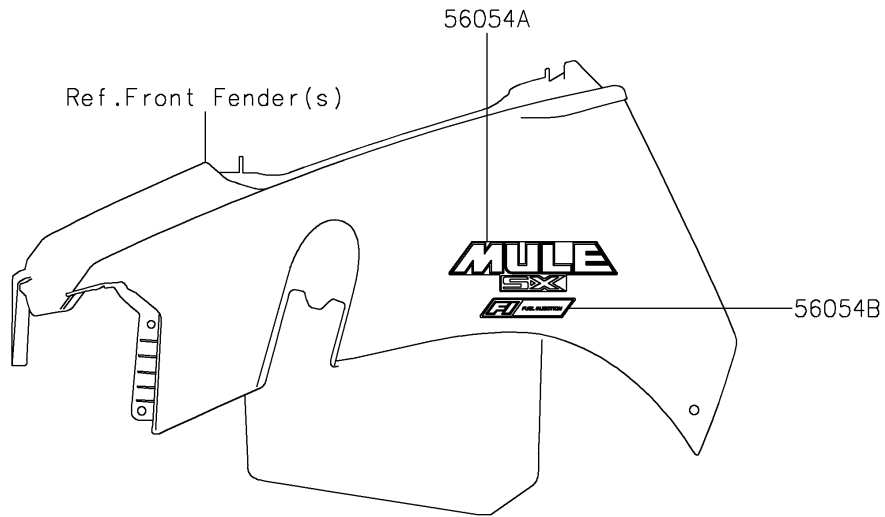

2020 MULE SX™ 4x4 FI PARTS DIAGRAM

Decals

F2861

2020 MULE SX™ 4x4 FI PARTS LIST

Decals

ITEM NAME	PART NUMBER	QUANTITY
MARK,KAWASAKI (Ref # 56052)	56052-1809	3
MARK,SIDE PLATE,4X4 (Ref # 56054)	56054-1809	2
MARK,FR FENDER,MULE SX (Ref # 56054A)	56054-2063	2
MARK,FR FENDER,FUEL INJECTION (Ref # 56054B)	56054-2459	2