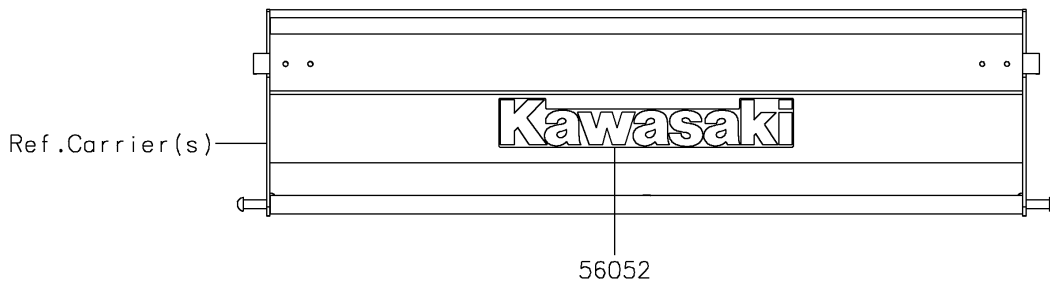

# 2020 MULE SX™ 4x4 FI PARTS DIAGRAM

Decals

F2861

### Decals

ITEM NAME	PART NUMBER	QUANTITY
MARK,KAWASAKI (Ref # 56052)	56052-1809	3
MARK,SIDE PLATE,4X4 (Ref # 56054)	56054-1809	2
MARK,FR FENDER,MULE SX (Ref # 56054A)	56054-2063	2
MARK,FR FENDER,FUEL INJECTION (Ref # 56054B)	56054-2459	2