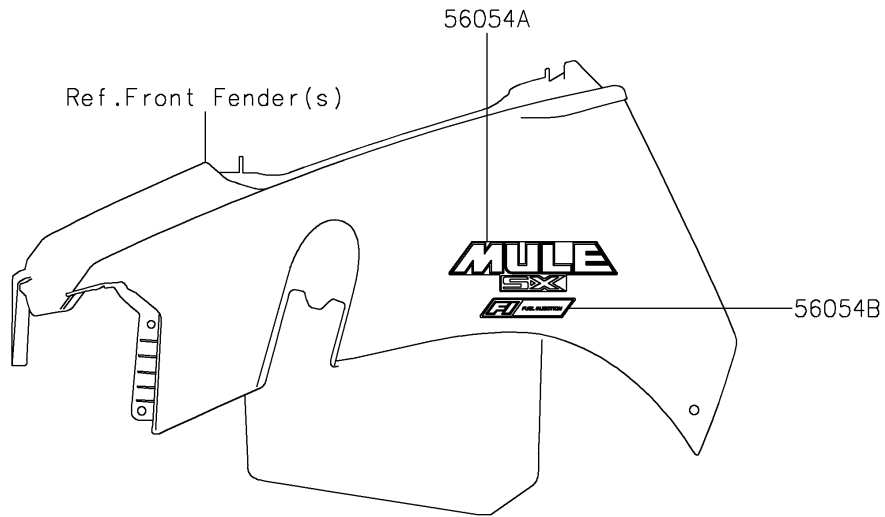

# 2020 MULE SX™ 4x4 FI PARTS DIAGRAM

Decals

F2861

### Decals

ITEM NAME	PART NUMBER	QUANTITY
MARK,KAWASAKI (Ref # 56052)	56052-1809	3
MARK,SIDE PLATE,4X4 (Ref # 56054)	56054-1809	2
MARK,FR FENDER,MULE SX (Ref # 56054A)	56054-2063	2
MARK,FR FENDER,FUEL INJECTION (Ref # 56054B)	56054-2459	2