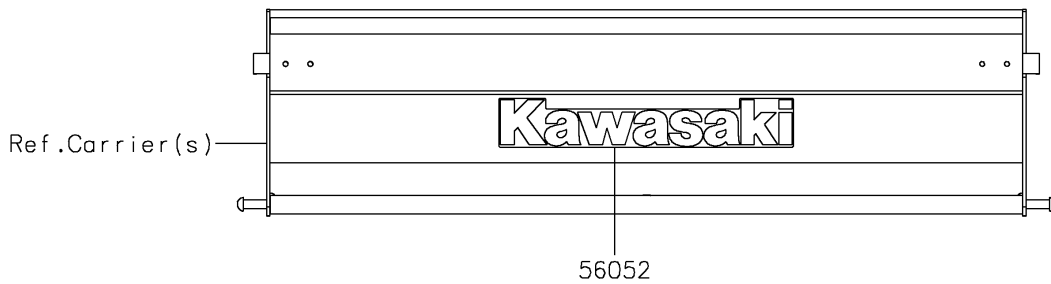

2020 MULE SX™ 4x4 FI PARTS DIAGRAM

Decals

F2861

2020 MULE SX™ 4x4 FI PARTS LIST

Decals

ITEM NAME	PART NUMBER	QUANTITY
MARK,KAWASAKI (Ref # 56052)	56052-1809	3
MARK,SIDE PLATE,4X4 (Ref # 56054)	56054-1809	2
MARK,FR FENDER,MULE SX (Ref # 56054A)	56054-2063	2
MARK,FR FENDER,FUEL INJECTION (Ref # 56054B)	56054-2459	2