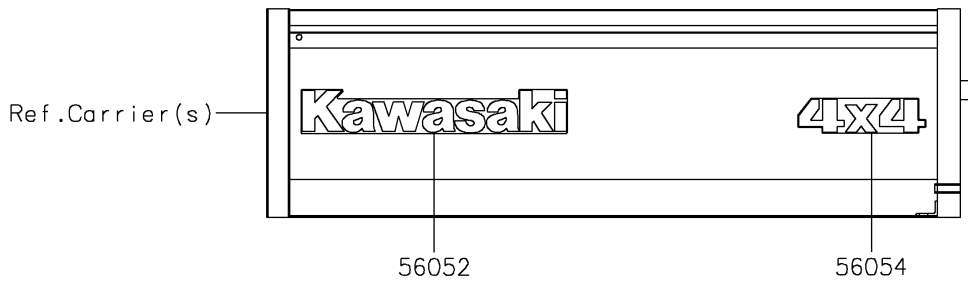

# 2020 MULE SX™ 4x4 FI PARTS DIAGRAM

Decals

F2861

### Decals

ITEM NAME	PART NUMBER	QUANTITY
MARK,KAWASAKI (Ref # 56052)	56052-1809	3
MARK,SIDE PLATE,4X4 (Ref # 56054)	56054-1809	2
MARK,FR FENDER,MULE SX (Ref # 56054A)	56054-2063	2
MARK,FR FENDER,FUEL INJECTION (Ref # 56054B)	56054-2459	2