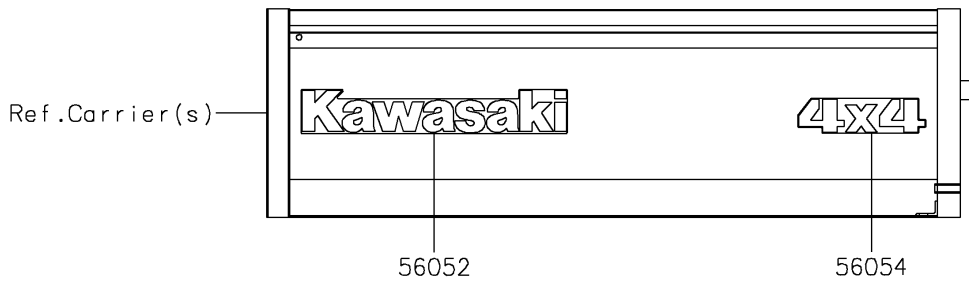

2020 MULE SX™ 4x4 FI PARTS DIAGRAM

Decals

F2861

2020 MULE SX™ 4x4 FI PARTS LIST

Decals

ITEM NAME	PART NUMBER	QUANTITY
MARK,KAWASAKI (Ref # 56052)	56052-1809	3
MARK,SIDE PLATE,4X4 (Ref # 56054)	56054-1809	2
MARK,FR FENDER,MULE SX (Ref # 56054A)	56054-2063	2
MARK,FR FENDER,FUEL INJECTION (Ref # 56054B)	56054-2459	2