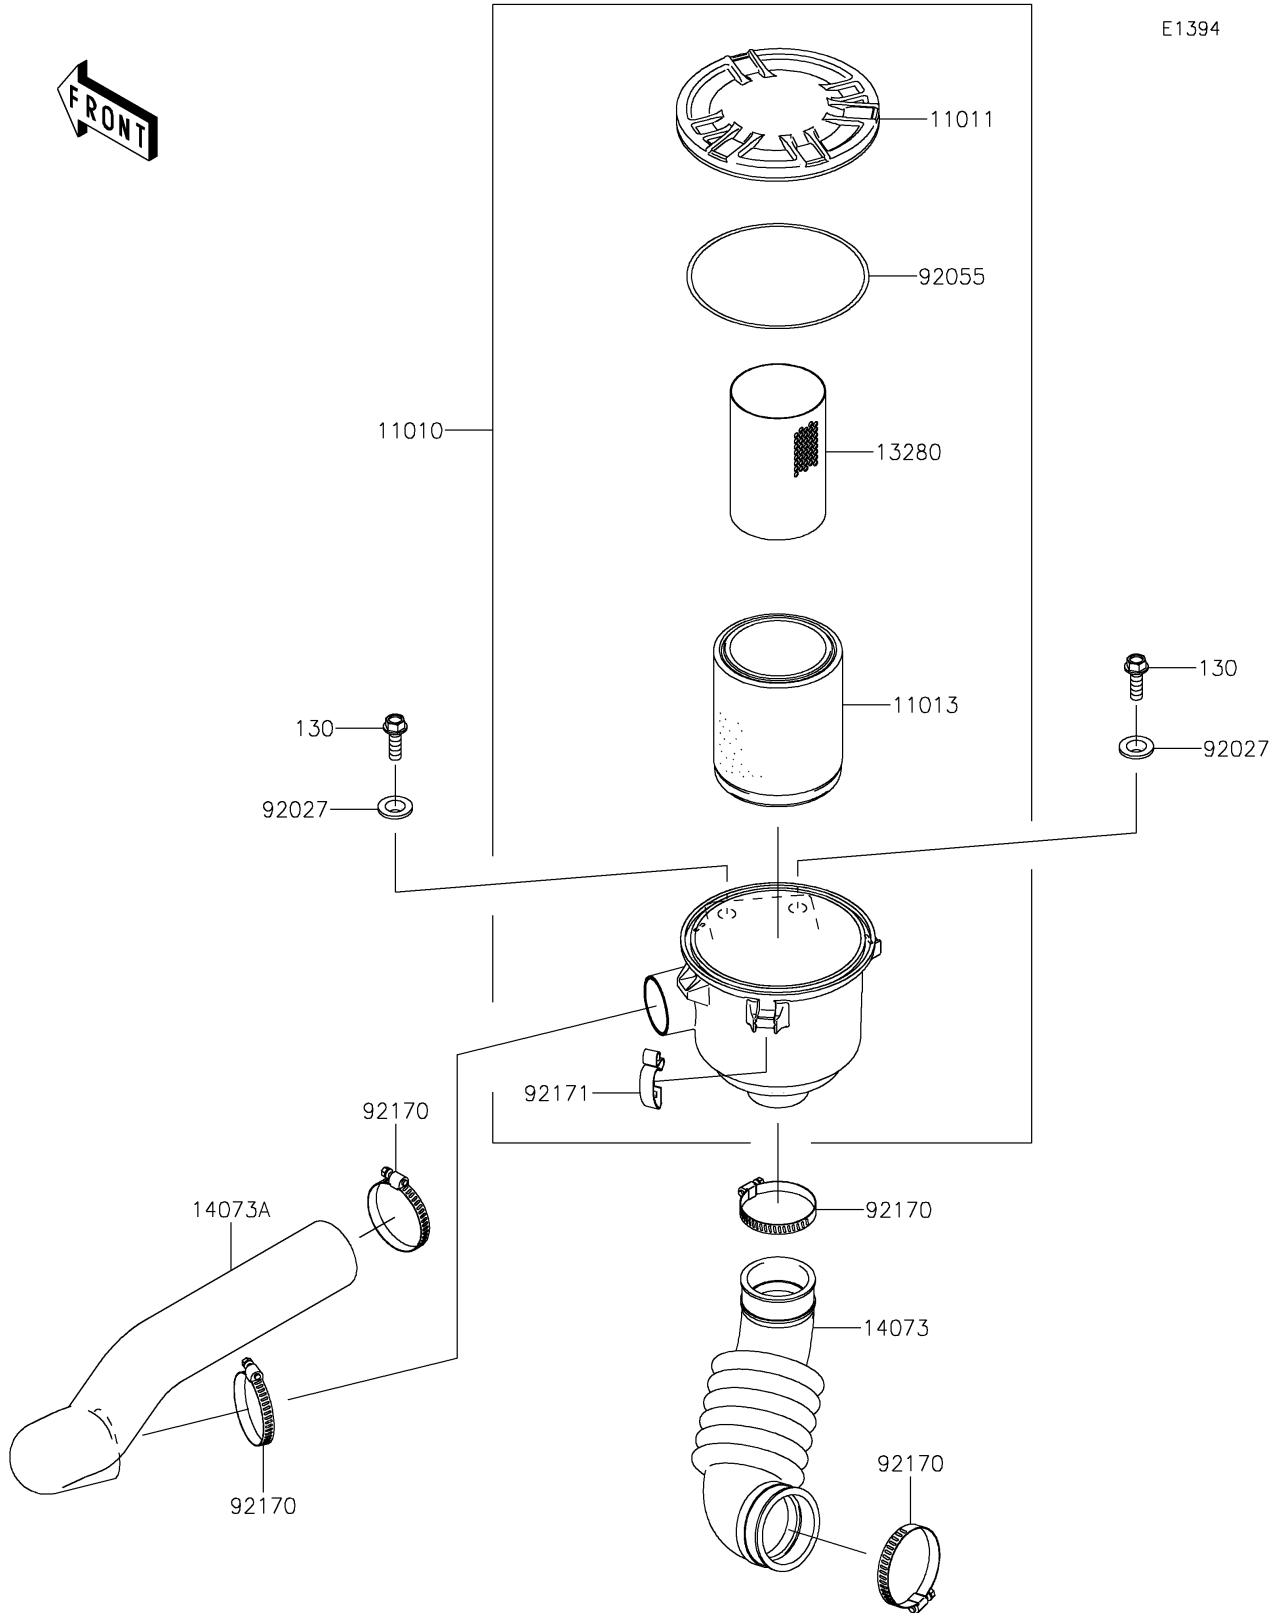

2019 MULE SX™ 4x4 XC FI PARTS DIAGRAM

Air Cleaner-Belt Converter

2019 MULE SX™ 4x4 XC FI PARTS LIST

Air Cleaner-Belt Converter

ITEM NAME	PART NUMBER	QUANTITY
FILTER-ASSY-AIR (Ref # 11010)	11010-0172	1
CASE-AIR FILTER,CAP (Ref # 11011)	11011-0135	1
ELEMENT-AIR FILTER (Ref # 11013)	11013-0037	1
HOLDER (Ref # 13280)	13280-0312	1
DUCT,AIR FILTER-CASE (Ref # 14073)	14073-0061	1
DUCT,BAR-AIR FILTER (Ref # 14073A)	14073-0892	1
COLLAR (Ref # 92027)	92027-1354	2
RING-O,122X4 (Ref # 92055)	92055-0167	1
CLAMP (Ref # 92170)	92170-1674	4
CLAMP (Ref # 92171)	92171-0225	3
BOLT-FLANGED,8X25 (Ref # 130)	130BA0825	2