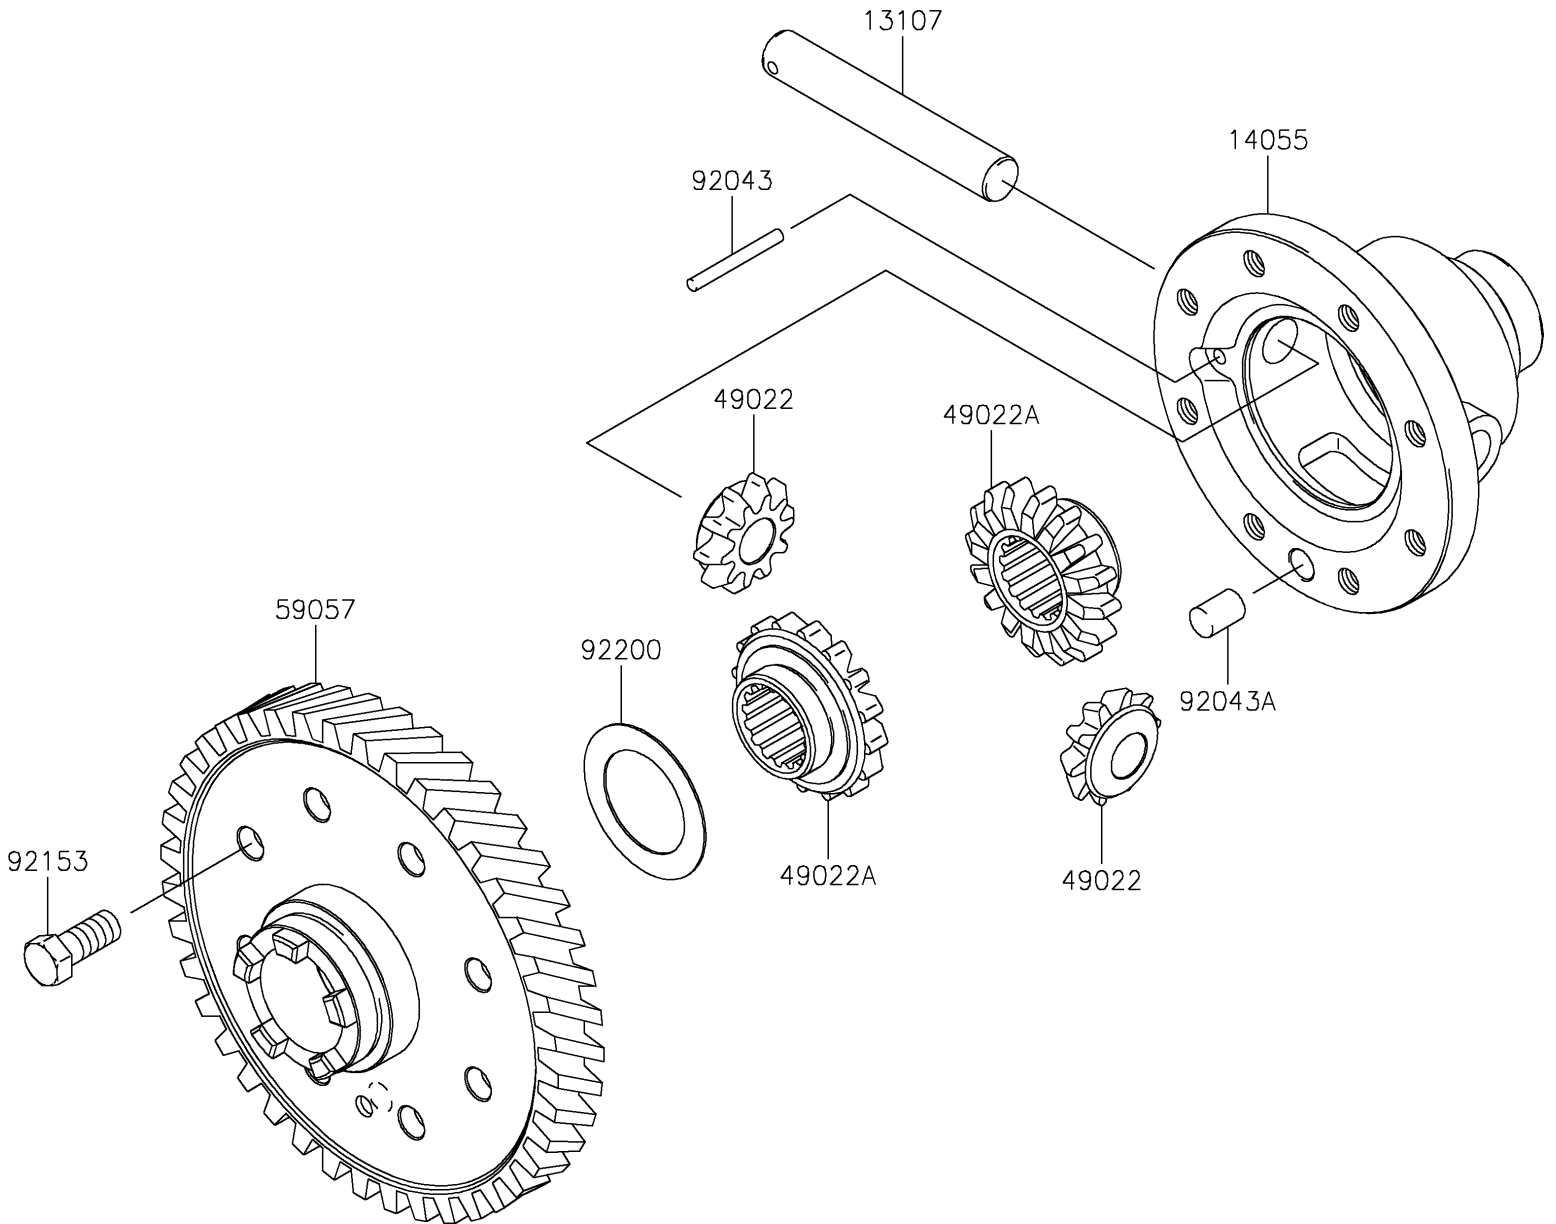

# 2019 MULE SX™ 4x4 XC FI PARTS DIAGRAM

Differential

E1451

## 2019 MULE SX™ 4x4 XC FI PARTS LIST

### Differential

ITEM NAME	PART NUMBER	QUANTITY
SHAFT,DIFF-GEAR CASE (Ref # 13107)	13107-0042	1
CASE-GEAR,DIFF (Ref # 14055)	14055-0016	1
GEAR-BEVEL,10T (Ref # 49022)	49022-0572	2
GEAR-BEVEL,16T (Ref # 49022A)	49022-0573	2
GEAR-HELICAL,64T (Ref # 59057)	59057-0005	1
PIN,4X37.8 (Ref # 92043)	92043-0052	1
PIN,10X14 (Ref # 92043A)	92043-1506	1
BOLT,10X22 (Ref # 92153)	92153-0590	8
WASHER (Ref # 92200)	92200-1077	1