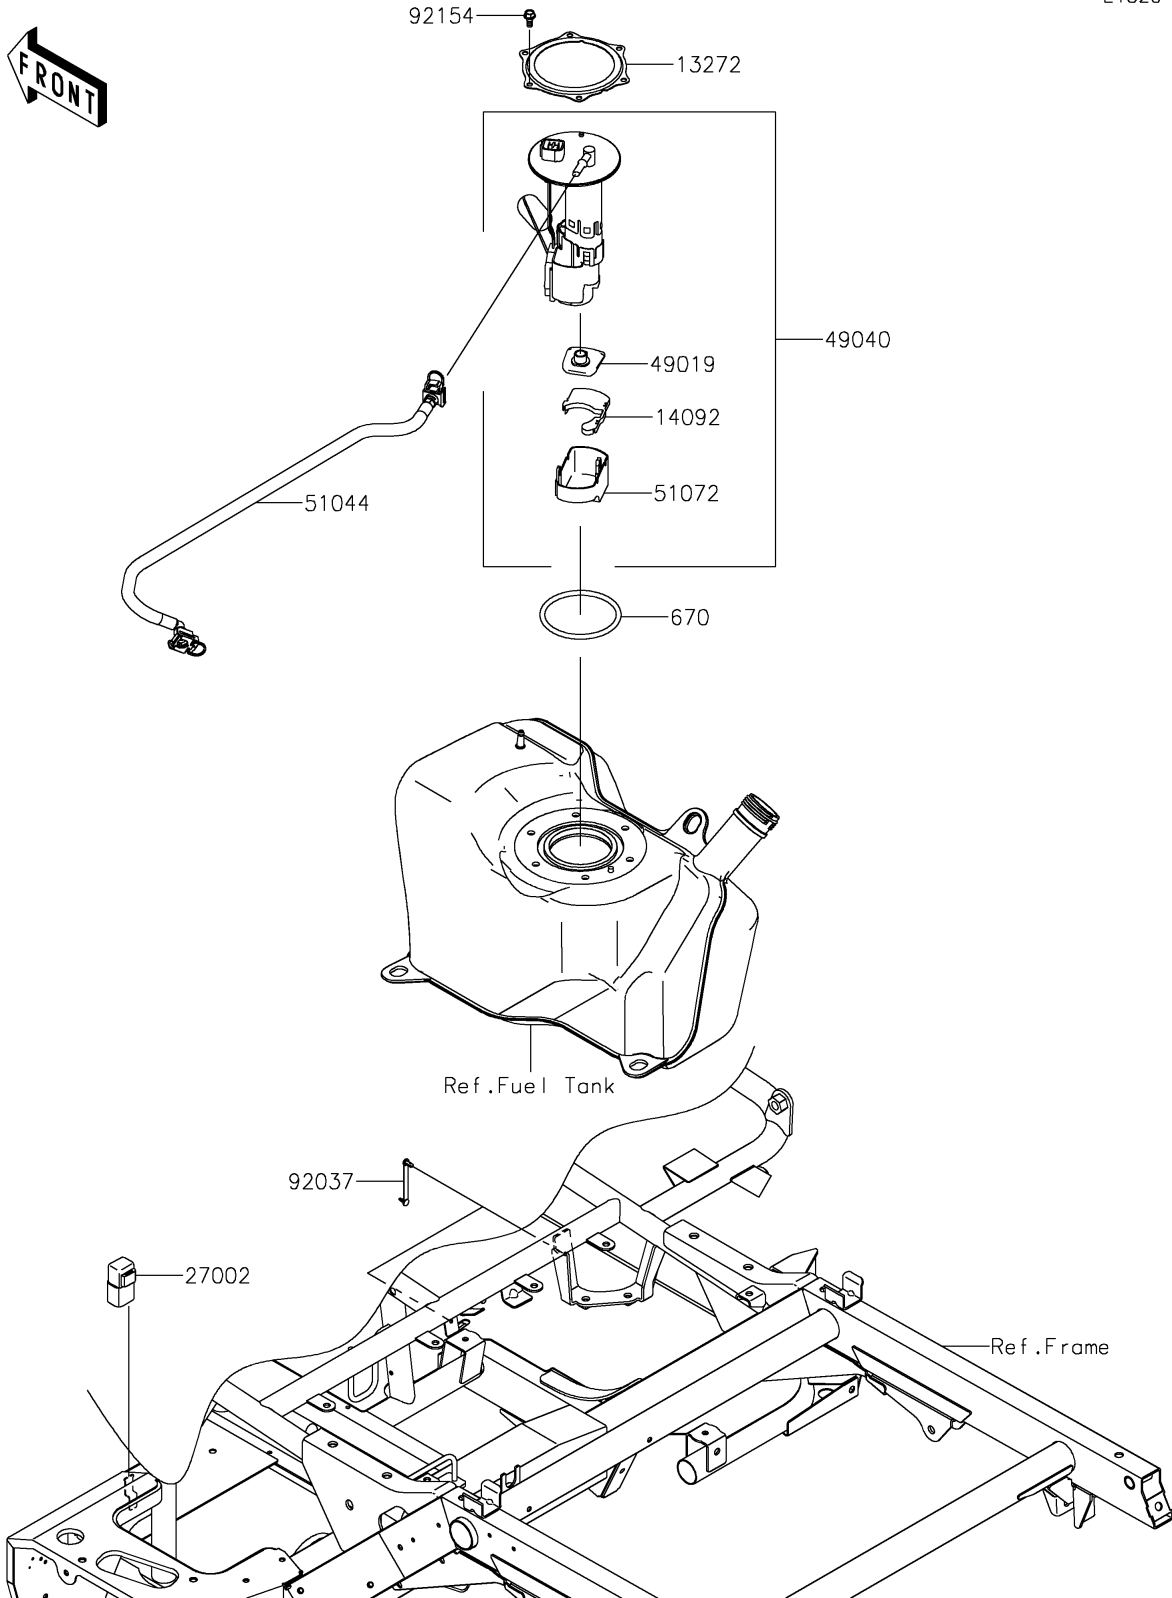

2020 MULE SX™ 4x4 XC FI PARTS DIAGRAM

Fuel Pump

E1520

2020 MULE SX™ 4x4 XC FI PARTS LIST

Fuel Pump

ITEM NAME	PART NUMBER	QUANTITY
PLATE (Ref # 13272)	13272-2501	1
COVER (Ref # 14092)	14092-1044	1
RELAY-ASSY (Ref # 27002)	27002-1088	1
FILTER-FUEL (Ref # 49019)	49019-0013	1
PUMP-FUEL (Ref # 49040)	49040-0718	1
TUBE-ASSY (Ref # 51044)	51044-0928	1
CHAMBER-FUEL (Ref # 51072)	51072-0003	1
CLAMP,SPEED,L=58 (Ref # 92037)	92037-1163	2
BOLT,FUEL PUMP (Ref # 92154)	92154-1326	6
O RING (Ref # 670)	670E5090	1