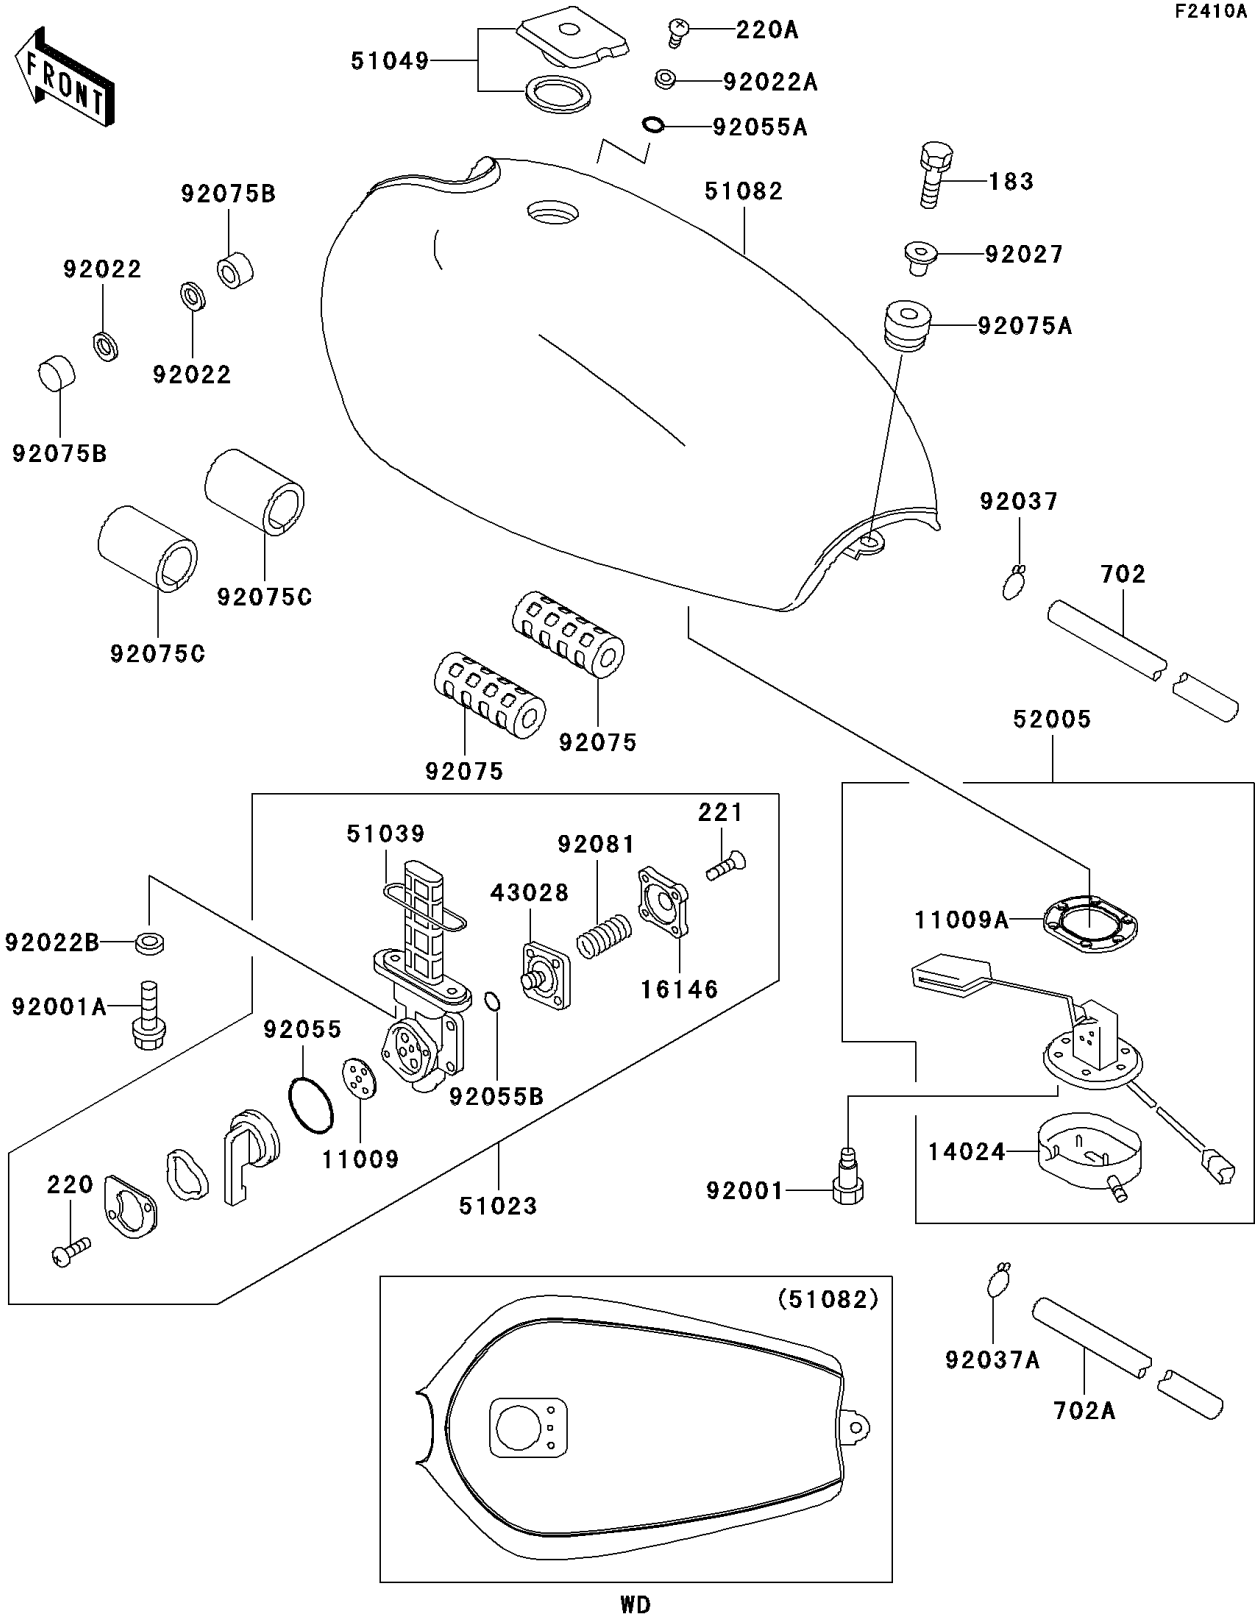

2003 Police 1000 PARTS DIAGRAM

Fuel Tank(P21/P22/P24)

F2410A

2003 Police 1000 PARTS LIST

Fuel Tank(P21/P22/P24)

ITEM NAME	PART NUMBER	QUANTITY
BOLT-UPSET-WS-SMALL (Ref # 183)	183B0830	1
SCREW-PAN-CROS (Ref # 220)	220B0308	2
SCREW-PAN-CROS (Ref # 220A)	220B0510	2
SCREW-CSK-CROS,4X14 (Ref # 221)	221B0414	4
TUBE-RUBBER,5X800 (Ref # 702)	702A05800	1
TUBE-RUBBER,7X10X780 (Ref # 702A)	702A07780	1
GASKET,TAP VALVE (Ref # 11009)	11009-1194	1
GASKET,FUEL GAUGE (Ref # 11009A)	11009-1826	1
COVER,FUEL GAUGE (Ref # 14024)	14024-1434	1
COVER-ASSY,TAP DIAPHRAGM (Ref # 16146)	16146-1005	1
DIAPHRAGM,TAP (Ref # 43028)	43028-1015	1
TAP-ASSY,FUEL (Ref # 51023)	51023-1375	1
RING,TAP FLANGED (Ref # 51039)	51039-010	1
CAP-TANK,FUEL (Ref # 51049)	51049-1137	1
TANK-COMP-FUEL,EBONY/WHITE (Ref # 51082)	51082-5096-358	1
GAUGE,FUEL (Ref # 52005)	52005-1132	1
BOLT,FUEL GAUGE (Ref # 92001)	92001-1069	6
BOLT,6X20 (Ref # 92001A)	92001-1091	2
WASHER,10.5X26X2.3 (Ref # 92022)	92022-044	2
WASHER,6.2X11X1.5 (Ref # 92022A)	92022-183	2
WASHER,5.1X10X1.0 (Ref # 92022B)	92022-1977	2
COLLAR,L=14 (Ref # 92027)	92027-1134	1
CLAMP,TUBE (Ref # 92037)	92037-1461	1
CLAMP,TUBE (Ref # 92037A)	92037-147	1
RING-O,TAP LEVER (Ref # 92055)	92055-1027	1
RING-O,ID=9 (Ref # 92055A)	92055-1552	2
RING-O (Ref # 92055B)	92055-1664	1
DAMPER,FUEL TANK (Ref # 92075)	92075-084	2
DAMPER,FUEL TANK (Ref # 92075A)	92075-1116	1

2003 Police 1000 PARTS LIST

Fuel Tank(P21/P22/P24)

ITEM NAME	PART NUMBER	QUANTITY
DAMPER,FUEL TANK (Ref # 92075B)	92075-125	2
DAMPER (Ref # 92075C)	92075-1652	2
SPRING,TAP DIAPHRAGM (Ref # 92081)	92081-1171	1