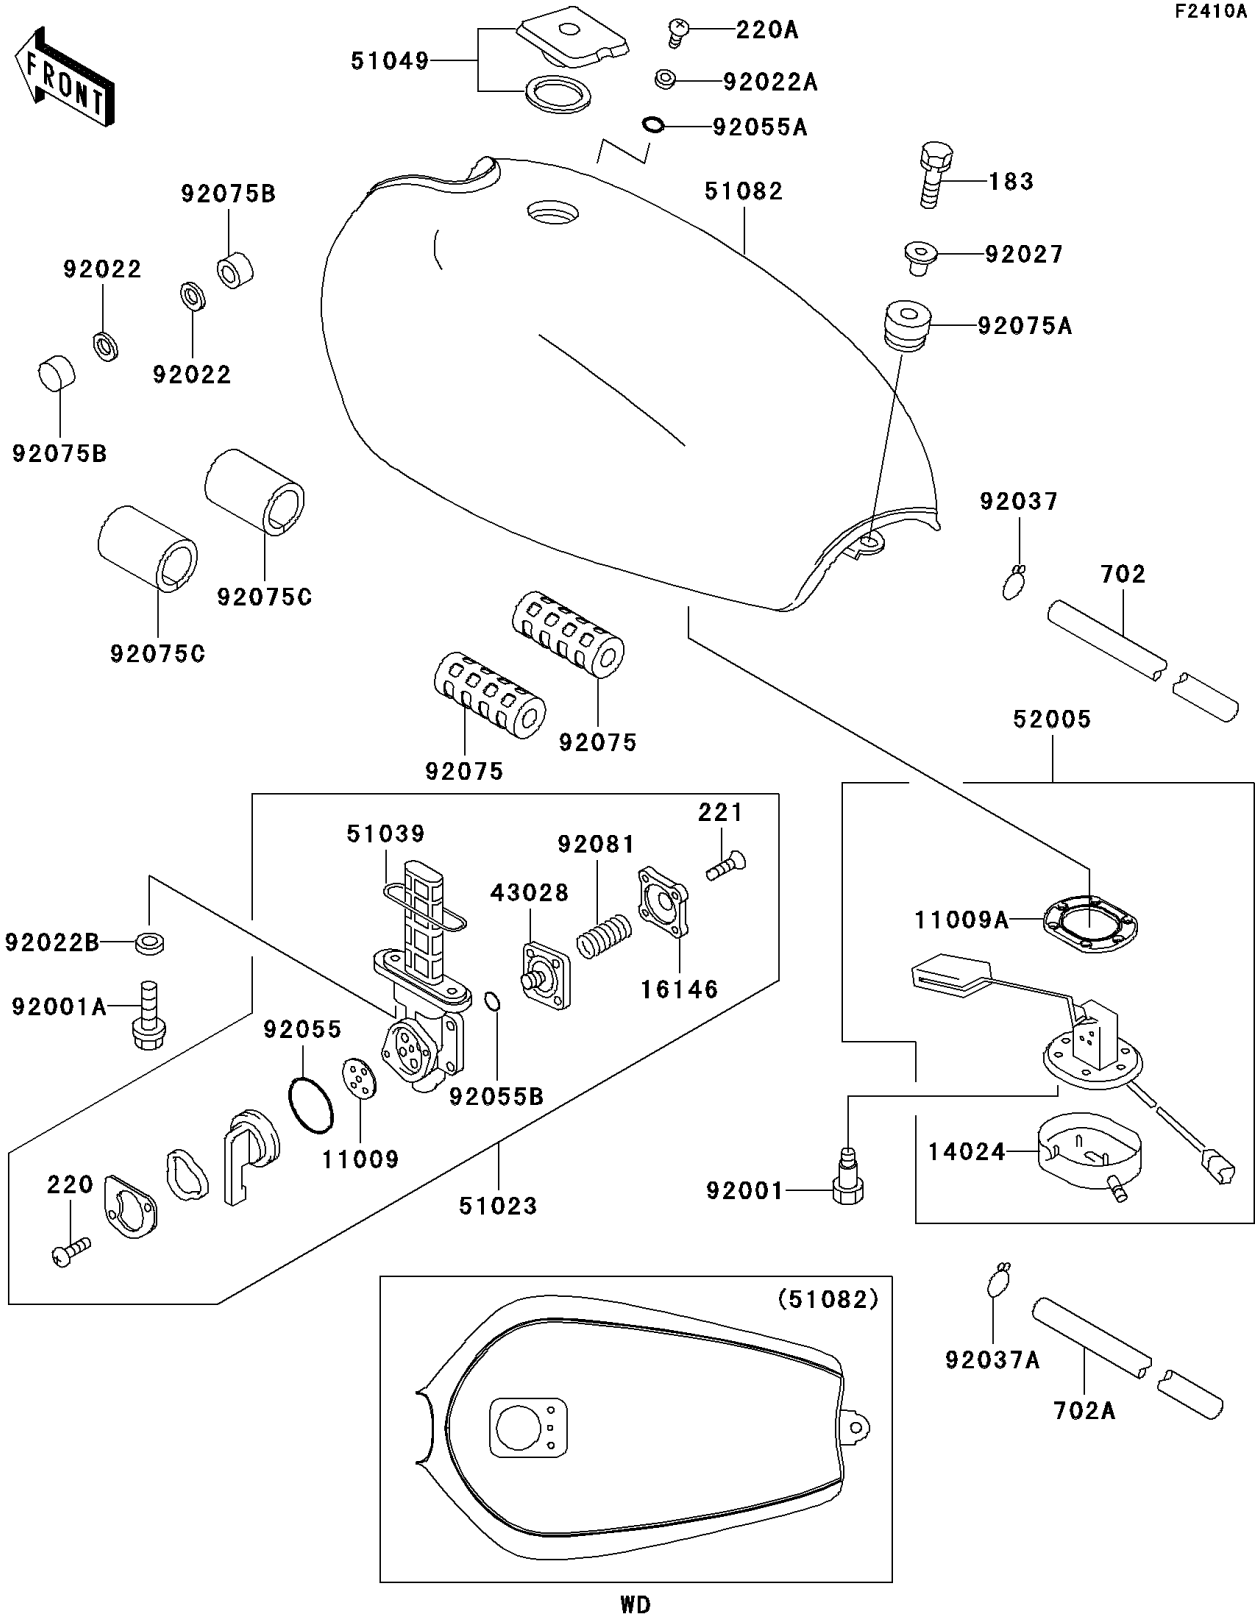

# 2005 Police 1000 PARTS DIAGRAM

Fuel Tank(P21/P22/P24)

F2410A

## 2005 Police 1000 PARTS LIST

Fuel Tank(P21/P22/P24)

ITEM NAME	PART NUMBER	QUANTITY
BOLT-UPSET-WS-SMALL (Ref # 183)	183B0830	1
SCREW-PAN-CROS (Ref # 220)	220B0308	2
SCREW-PAN-CROS (Ref # 220A)	220B0510	2
SCREW-CSK-CROS,4X14 (Ref # 221)	221B0414	4
TUBE-RUBBER,5X800 (Ref # 702)	702A05800	1
TUBE-RUBBER,7X10X780 (Ref # 702A)	702A07780	1
GASKET,TAP VALVE (Ref # 11009)	11009-1194	1
GASKET,FUEL GAUGE (Ref # 11009A)	11009-1826	1
COVER,FUEL GAUGE (Ref # 14024)	14024-1434	1
COVER-ASSY,TAP DIAPHRAGM (Ref # 16146)	16146-1005	1
DIAPHRAGM,TAP (Ref # 43028)	43028-1015	1
TAP-ASSY,FUEL (Ref # 51023)	51023-1375	1
RING,TAP FLANGED (Ref # 51039)	51039-010	1
CAP-TANK,FUEL (Ref # 51049)	51049-1137	1
TANK-COMP-FUEL,EBONY/WHITE (Ref # 51082)	51082-5096-358	1
GAUGE,FUEL (Ref # 52005)	52005-1132	1
BOLT,FUEL GAUGE (Ref # 92001)	92001-1069	6
BOLT,6X20 (Ref # 92001A)	92001-1091	2
WASHER,10.5X26X2.3 (Ref # 92022)	92022-044	2
WASHER,6.2X11X1.5 (Ref # 92022A)	92022-183	2
WASHER,5.1X10X1.0 (Ref # 92022B)	92022-1977	2
COLLAR,L=14 (Ref # 92027)	92027-1134	1
CLAMP,TUBE (Ref # 92037)	92037-1461	1
CLAMP,TUBE (Ref # 92037A)	92037-147	1
RING-O,TAP LEVER (Ref # 92055)	92055-1027	1
RING-O,ID=9 (Ref # 92055A)	92055-1552	2
RING-O (Ref # 92055B)	92055-1664	1
DAMPER,FUEL TANK (Ref # 92075)	92075-084	2
DAMPER,FUEL TANK (Ref # 92075A)	92075-1116	1

## 2005 Police 1000 PARTS LIST

Fuel Tank(P21/P22/P24)

ITEM NAME	PART NUMBER	QUANTITY
DAMPER,FUEL TANK (Ref # 92075B)	92075-125	2
DAMPER (Ref # 92075C)	92075-1652	2
SPRING,TAP DIAPHRAGM (Ref # 92081)	92081-1171	1