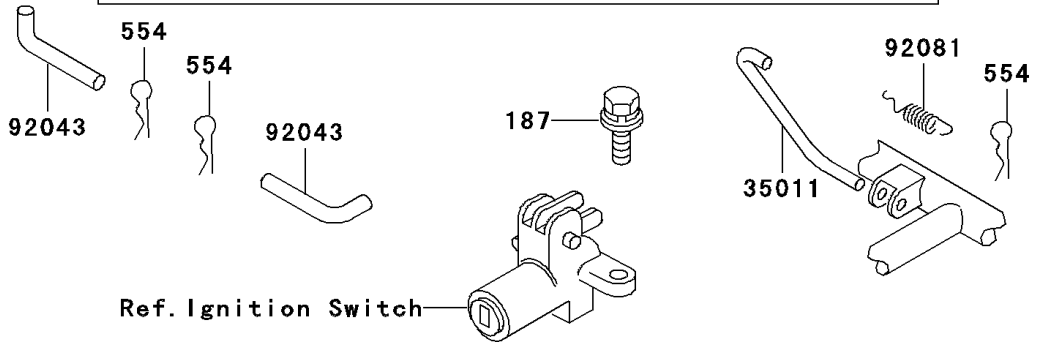

2001 Police 1000 PARTS DIAGRAM

Seat

F2510

2001 Police 1000 PARTS LIST

Seat

| ITEM NAME | PART NUMBER | QUANTITY |
|----------------------------------|-------------|----------|
| BOLT-UPSET-WSP (Ref # 187) | 187B0614 | 7 |
| NUT-HEX,6MM (Ref # 311) | 311B0600 | 4 |
| PIN-SNAP (Ref # 554) | 554A0600 | 3 |
| BRACKET,SEAT CATCH (Ref # 11034) | 11034-1329 | 1 |
| STAY,SEAT STAND (Ref # 35011) | 35011-4003 | 1 |
| SEAT-ASSY,BLACK (Ref # 53001) | 53001-1220 | 1 |
| HINGE,SEAT (Ref # 53009) | 53009-017 | 1 |
| HINGE,SEAT,FR (Ref # 53009A) | 53009-1029 | 1 |
| HOOK,SEAT (Ref # 53056) | 53056-002 | 1 |
| PIN,SEAT PIVOT (Ref # 92043) | 92043-1021 | 2 |
| DAMPER (Ref # 92075) | 92075-099 | 2 |
| DAMPER,SEAT (Ref # 92075A) | 92075-1133 | 1 |
| SPRING,SEAT HOOK (Ref # 92081) | 92081-1053 | 1 |