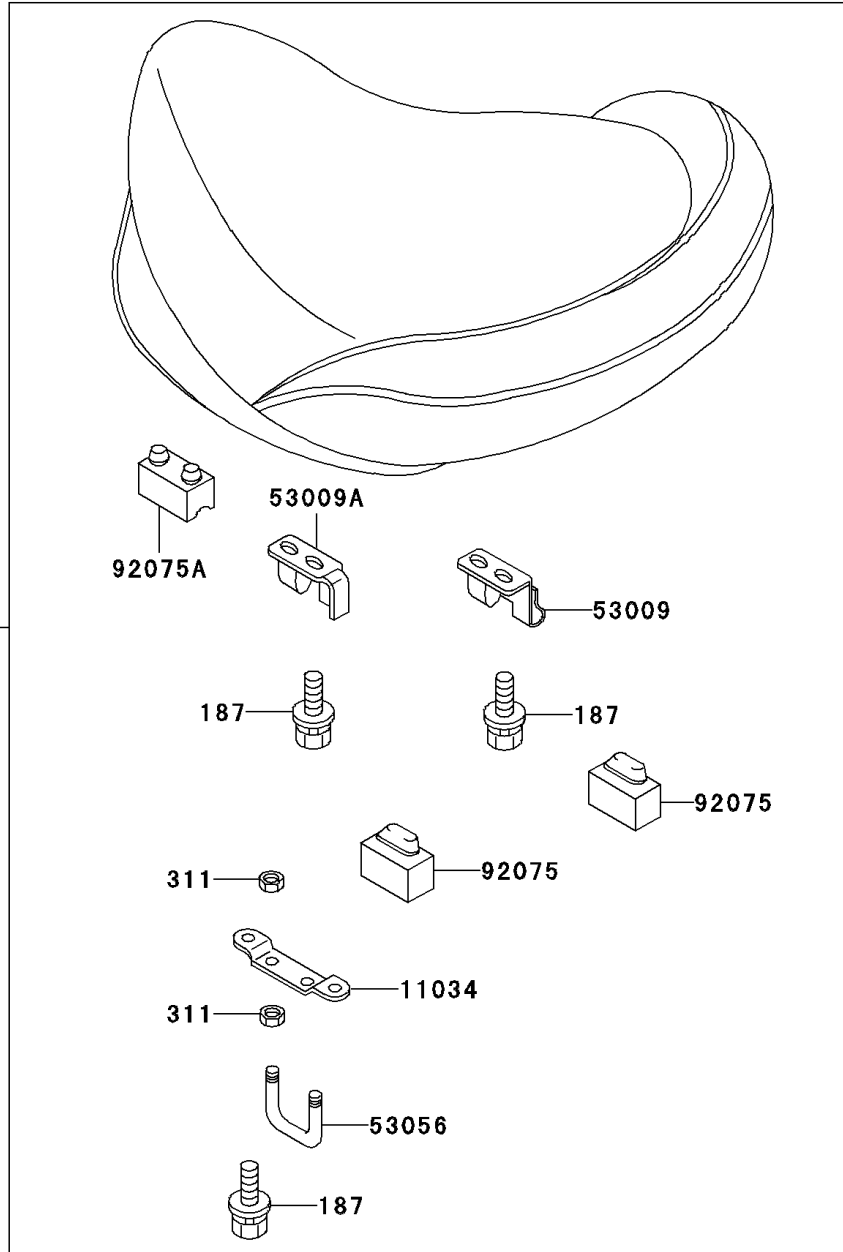

2001 Police 1000 PARTS DIAGRAM

Seat

F2510

2001 Police 1000 PARTS LIST

Seat

| ITEM NAME | PART NUMBER | QUANTITY |
|----------------------------------|-------------|----------|
| BOLT-UPSET-WSP (Ref # 187) | 187B0614 | 7 |
| NUT-HEX,6MM (Ref # 311) | 311B0600 | 4 |
| PIN-SNAP (Ref # 554) | 554A0600 | 3 |
| BRACKET,SEAT CATCH (Ref # 11034) | 11034-1329 | 1 |
| STAY,SEAT STAND (Ref # 35011) | 35011-4003 | 1 |
| SEAT-ASSY,BLACK (Ref # 53001) | 53001-1220 | 1 |
| HINGE,SEAT (Ref # 53009) | 53009-017 | 1 |
| HINGE,SEAT,FR (Ref # 53009A) | 53009-1029 | 1 |
| HOOK,SEAT (Ref # 53056) | 53056-002 | 1 |
| PIN,SEAT PIVOT (Ref # 92043) | 92043-1021 | 2 |
| DAMPER (Ref # 92075) | 92075-099 | 2 |
| DAMPER,SEAT (Ref # 92075A) | 92075-1133 | 1 |
| SPRING,SEAT HOOK (Ref # 92081) | 92081-1053 | 1 |