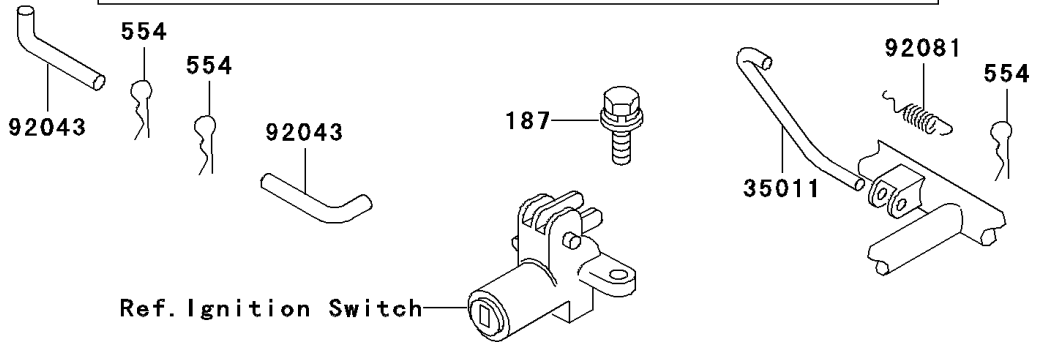

2003 Police 1000 PARTS DIAGRAM

Seat

F2510

2003 Police 1000 PARTS LIST

Seat

ITEM NAME	PART NUMBER	QUANTITY
BOLT-UPSET-WSP (Ref # 187)	187B0614	7
NUT-HEX,6MM (Ref # 311)	311B0600	4
PIN-SNAP (Ref # 554)	554A0600	3
BRACKET,SEAT CATCH (Ref # 11034)	11034-1329	1
STAY,SEAT STAND (Ref # 35011)	35011-4003	1
SEAT-ASSY,BLACK (Ref # 53001A)	53001-1220-MA	1
HINGE,SEAT (Ref # 53009)	53009-017	1
HINGE,SEAT,FR (Ref # 53009A)	53009-1029	1
HOOK,SEAT (Ref # 53056)	53056-002	1
PIN,SEAT PIVOT (Ref # 92043)	92043-1021	2
DAMPER (Ref # 92075)	92075-099	2
DAMPER,SEAT (Ref # 92075A)	92075-1133	1
SPRING,SEAT HOOK (Ref # 92081)	92081-1053	1