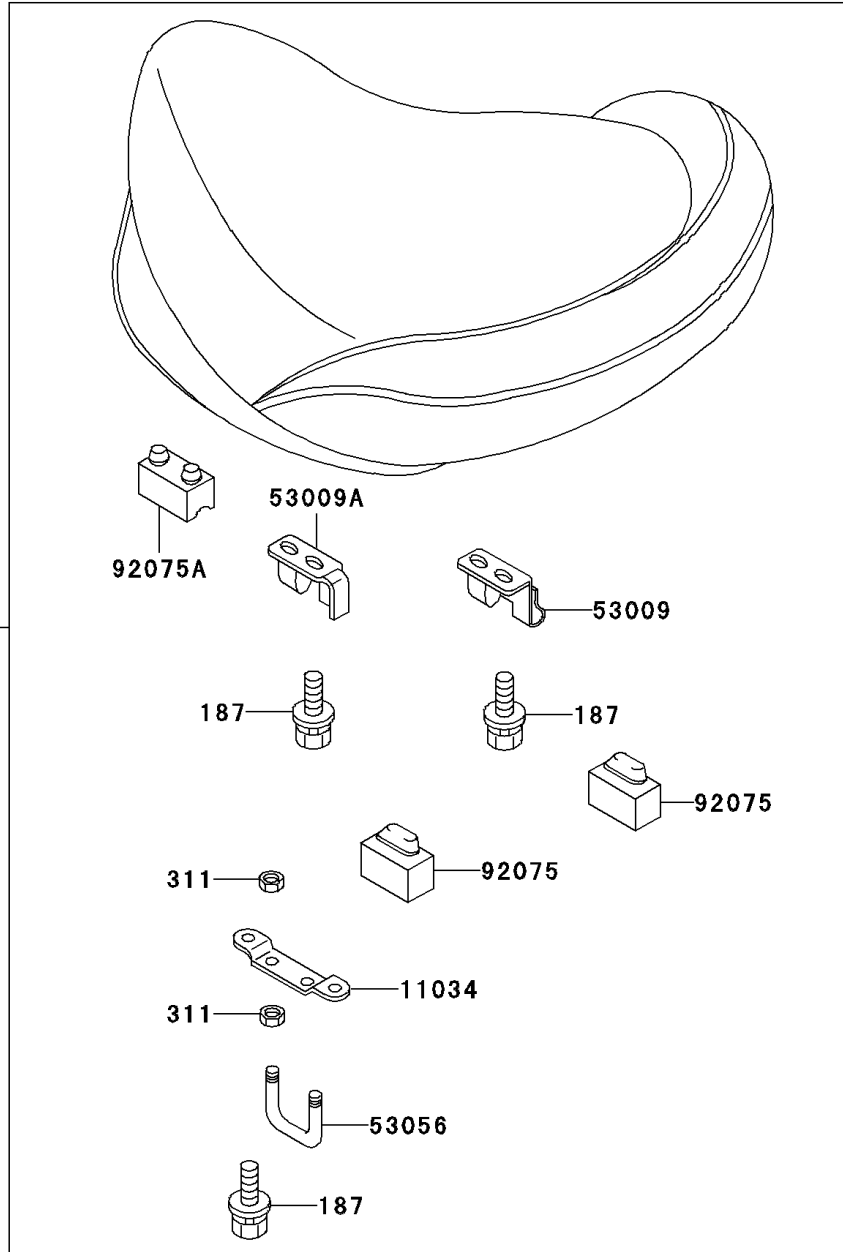

2003 Police 1000 PARTS DIAGRAM

Seat

F2510

2003 Police 1000 PARTS LIST

Seat

ITEM NAME	PART NUMBER	QUANTITY
BOLT-UPSET-WSP (Ref # 187)	187B0614	7
NUT-HEX,6MM (Ref # 311)	311B0600	4
PIN-SNAP (Ref # 554)	554A0600	3
BRACKET,SEAT CATCH (Ref # 11034)	11034-1329	1
STAY,SEAT STAND (Ref # 35011)	35011-4003	1
SEAT-ASSY,BLACK (Ref # 53001A)	53001-1220-MA	1
HINGE,SEAT (Ref # 53009)	53009-017	1
HINGE,SEAT,FR (Ref # 53009A)	53009-1029	1
HOOK,SEAT (Ref # 53056)	53056-002	1
PIN,SEAT PIVOT (Ref # 92043)	92043-1021	2
DAMPER (Ref # 92075)	92075-099	2
DAMPER,SEAT (Ref # 92075A)	92075-1133	1
SPRING,SEAT HOOK (Ref # 92081)	92081-1053	1