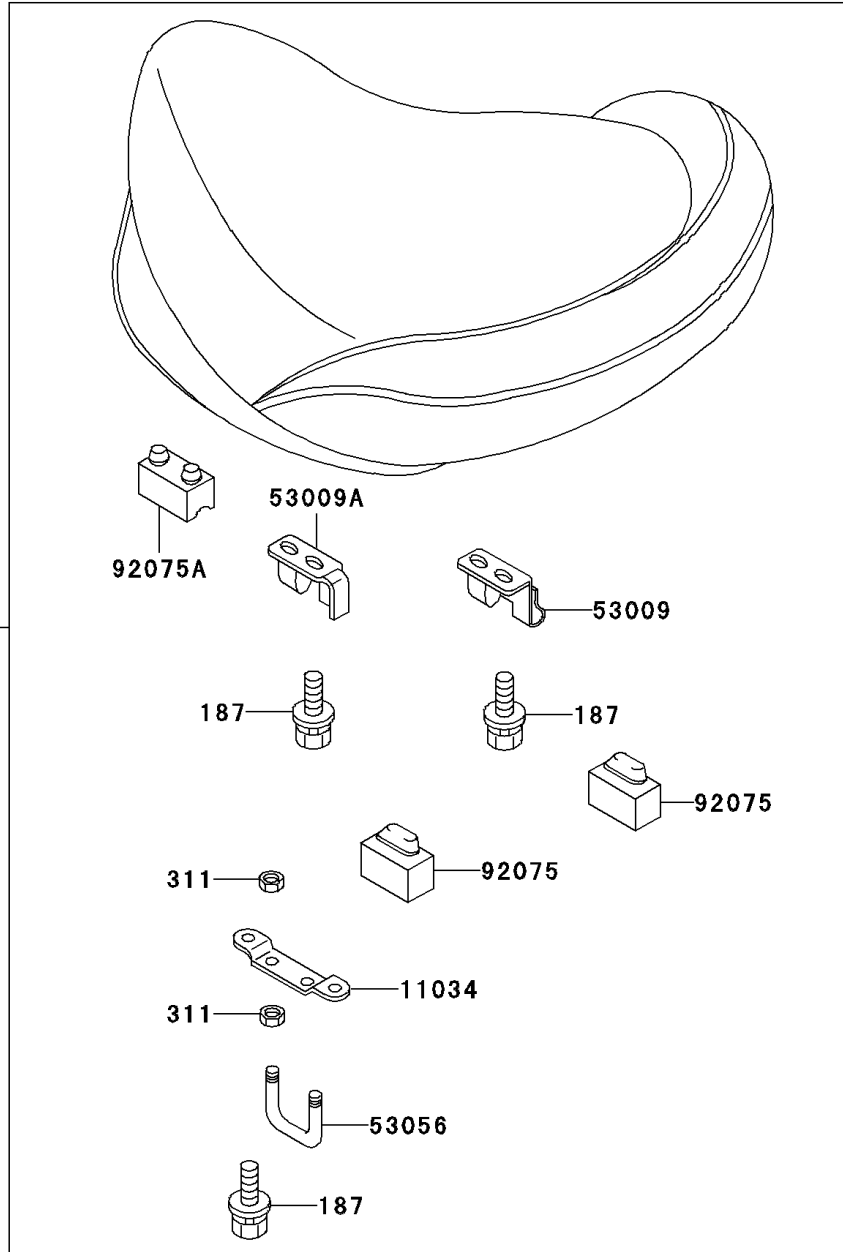

2005 Police 1000 PARTS DIAGRAM

Seat

F2510

2005 Police 1000 PARTS LIST

Seat

ITEM NAME	PART NUMBER	QUANTITY
BOLT-UPSET-WSP (Ref # 187)	187B0614	7
NUT-HEX,6MM (Ref # 311)	311B0600	4
PIN-SNAP (Ref # 554)	554A0600	3
BRACKET,SEAT CATCH (Ref # 11034)	11034-1329	1
STAY,SEAT STAND (Ref # 35011)	35011-4003	1
SEAT-ASSY,BLACK (Ref # 53001A)	53001-1220-MA	1
HINGE,SEAT (Ref # 53009)	53009-017	1
HINGE,SEAT,FR (Ref # 53009A)	53009-1029	1
HOOK,SEAT (Ref # 53056)	53056-002	1
PIN,SEAT PIVOT (Ref # 92043)	92043-1021	2
DAMPER (Ref # 92075)	92075-099	2
DAMPER,SEAT (Ref # 92075A)	92075-1133	1
SPRING,SEAT HOOK (Ref # 92081)	92081-1053	1