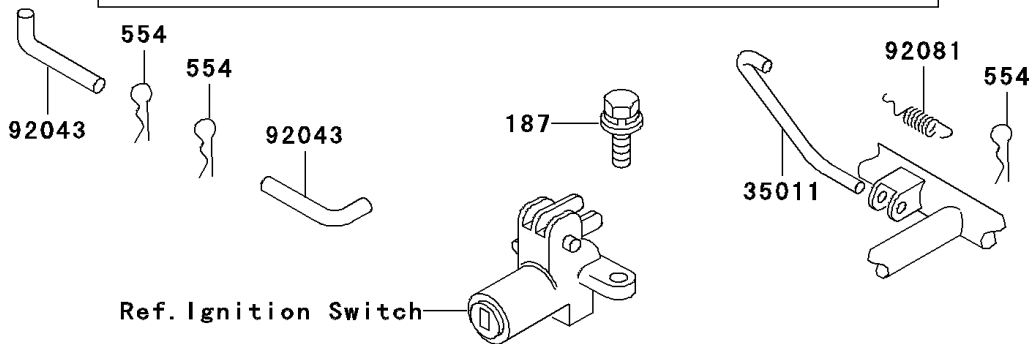

2005 Police 1000 PARTS DIAGRAM

Seat

F2510

2005 Police 1000 PARTS LIST

Seat

ITEM NAME	PART NUMBER	QUANTITY
BOLT-UPSET-WSP (Ref # 187)	187B0614	7
NUT-HEX,6MM (Ref # 311)	311B0600	4
PIN-SNAP (Ref # 554)	554A0600	3
BRACKET,SEAT CATCH (Ref # 11034)	11034-1329	1
STAY,SEAT STAND (Ref # 35011)	35011-4003	1
SEAT-ASSY,BLACK (Ref # 53001A)	53001-1220-MA	1
HINGE,SEAT (Ref # 53009)	53009-017	1
HINGE,SEAT,FR (Ref # 53009A)	53009-1029	1
HOOK,SEAT (Ref # 53056)	53056-002	1
PIN,SEAT PIVOT (Ref # 92043)	92043-1021	2
DAMPER (Ref # 92075)	92075-099	2
DAMPER,SEAT (Ref # 92075A)	92075-1133	1
SPRING,SEAT HOOK (Ref # 92081)	92081-1053	1