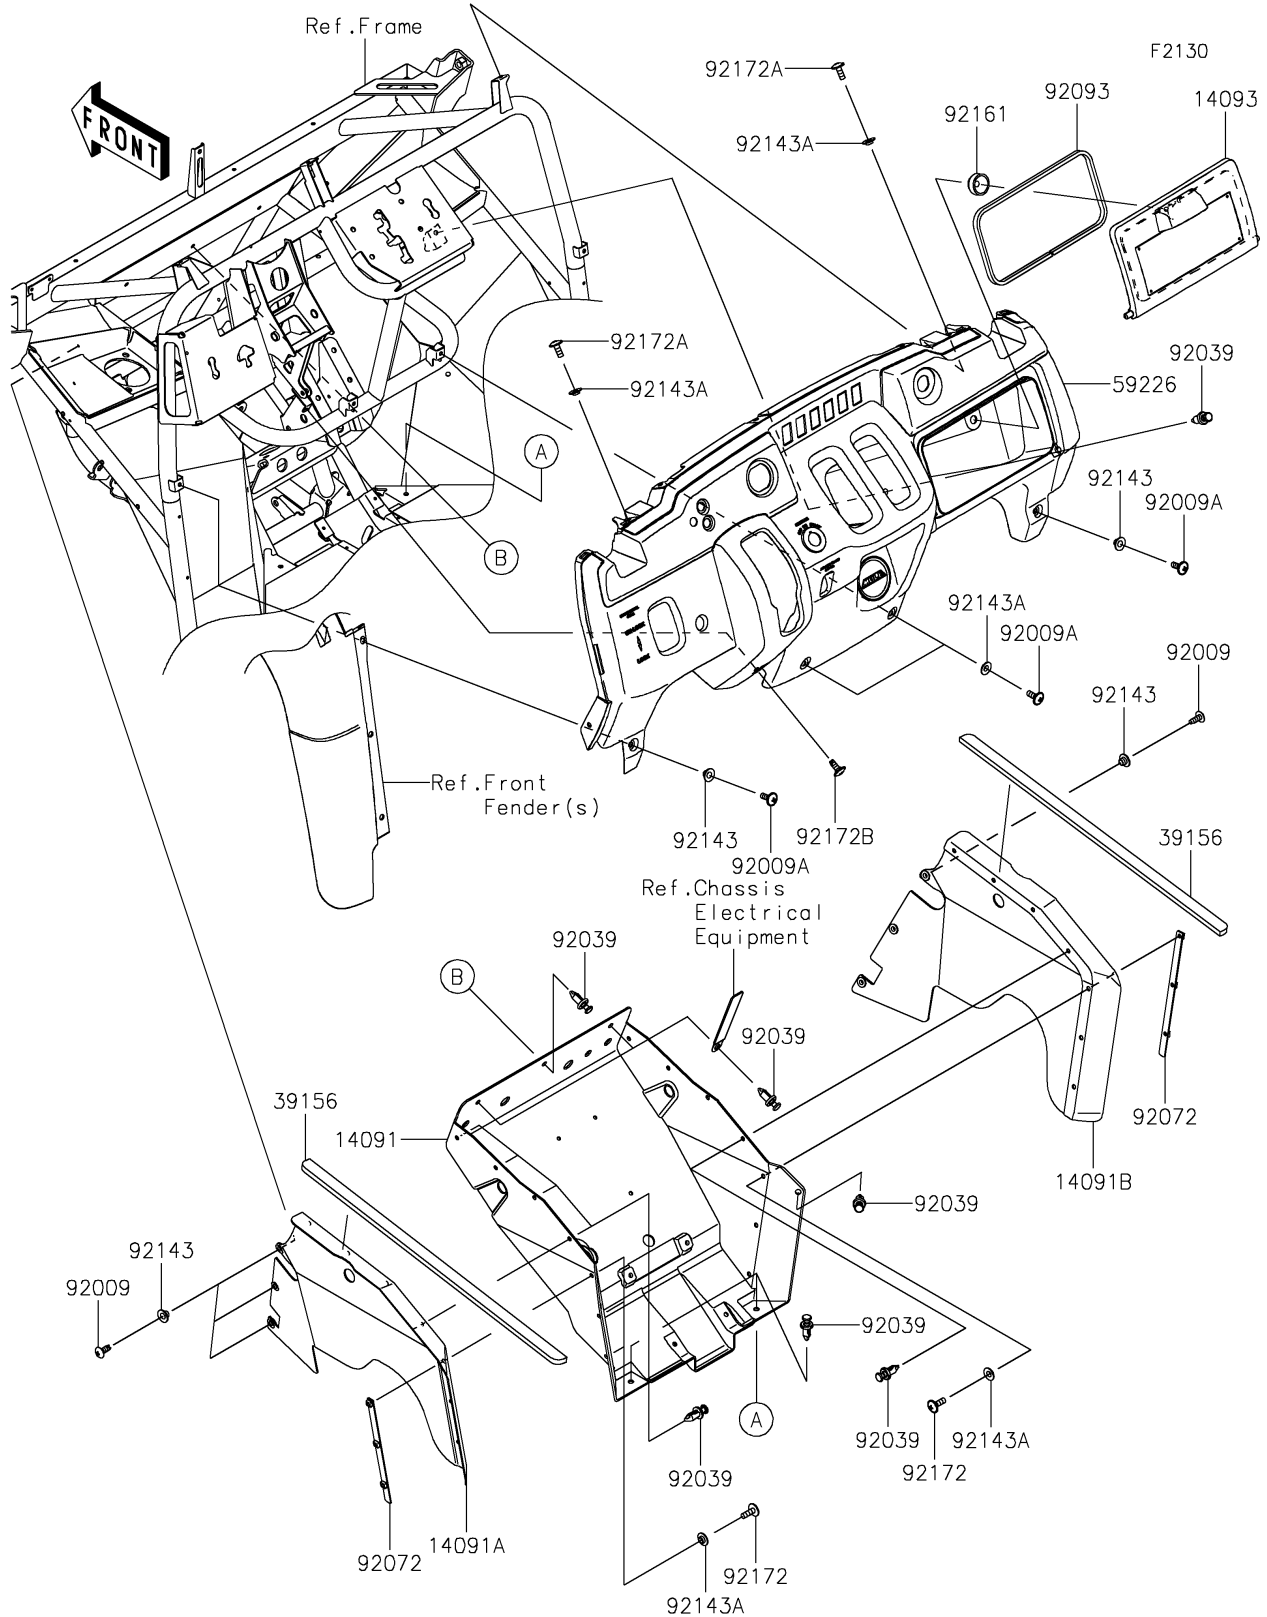

2020 MULE SX™ 4x4 XC FI PARTS DIAGRAM

Frame Fittings(Front)

2020 MULE SX™ 4x4 XC FI PARTS LIST

Frame Fittings(Front)

| ITEM NAME | PART NUMBER | QUANTITY |
|------------------------------------|-------------|----------|
| COVER,FLOOR,CNT (Ref # 14091) | 14091-0408 | 1 |
| COVER,FLOOR,SIDE,LH (Ref # 14091A) | 14091-0424 | 1 |
| COVER,FLOOR,SIDE,RH (Ref # 14091B) | 14091-0425 | 1 |
| COVER,GLOVE BOX (Ref # 14093) | 14093-0396 | 1 |
| PAD (Ref # 39156) | 39156-0071 | 2 |
| PANEL-CONTROL (Ref # 59226) | 59226-0742 | 1 |
| SCREW,TAPPING,6X16 (Ref # 92009) | 92009-1166 | 6 |
| SCREW,6X16 (Ref # 92009A) | 92009-1621 | 4 |
| RIVET (Ref # 92039) | 92039-0776 | 16 |
| BAND (Ref # 92072) | 92072-0042 | 2 |
| SEAL,6X10 (Ref # 92093) | 92093-0658 | 1 |
| COLLAR (Ref # 92143) | 92143-1057 | 8 |
| COLLAR (Ref # 92143A) | 92143-1087 | 10 |
| DAMPER (Ref # 92161) | 92161-0568 | 1 |
| SCREW,6X18 (Ref # 92172) | 92172-0002 | 6 |
| SCREW,6X16 (Ref # 92172A) | 92172-0236 | 2 |
| SCREW,6X16 (Ref # 92172B) | 92172-0711 | 1 |