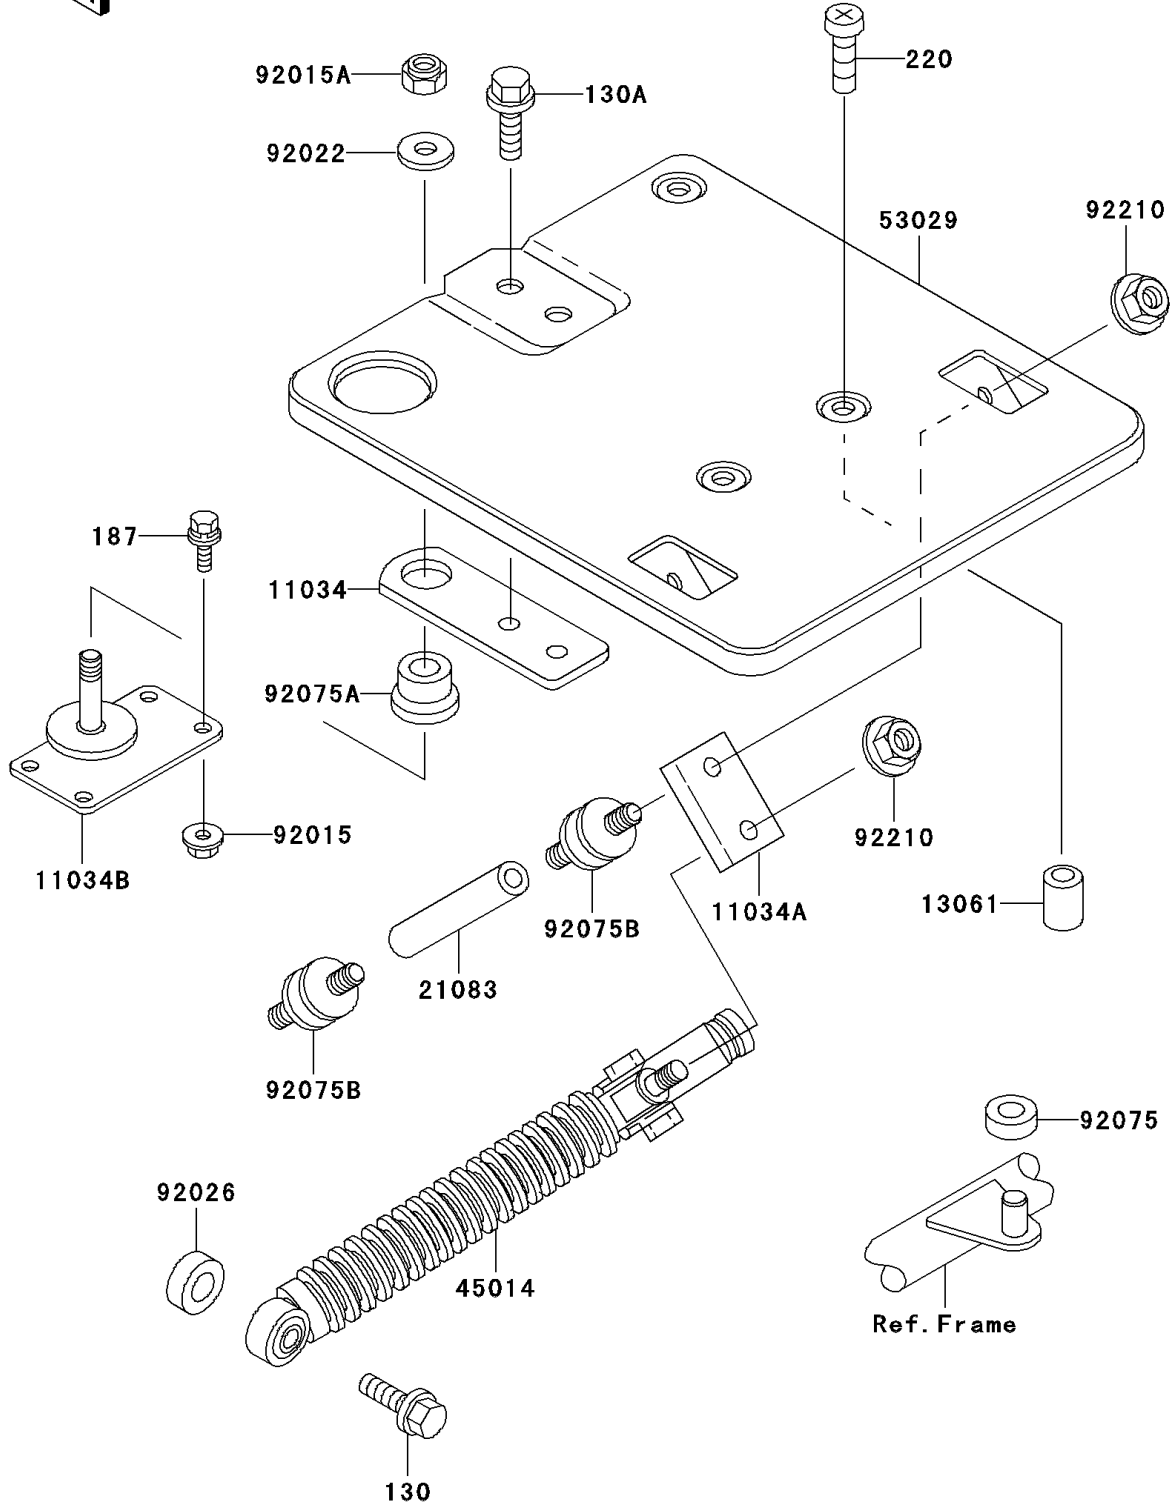

2003 Police 1000 PARTS DIAGRAM

Carrier(s)

F2520

2003 Police 1000 PARTS LIST

Carrier(s)

ITEM NAME	PART NUMBER	QUANTITY
BOLT-FLANGED (Ref # 130)	130C0835	1
BOLT-FLANGED,8X16,BLACK (Ref # 130A)	130J0816	2
BOLT-UPSET-WSP,6X22 (Ref # 187)	187C0622	4
SCREW-PAN-CROS,8X14 (Ref # 220)	220B0814	2
BRACKET,CARRIER,FR (Ref # 11034)	11034-4034	1
BRACKET,CARRIER SIDE DAMPER (Ref # 11034A)	11034-4103	1
BRACKET,FR CARRIER DAMPER (Ref # 11034B)	11034-4159	1
BOSS,CARRIER SPACER (Ref # 13061)	13061-4005	2
ARM,CARRIER DAMPER (Ref # 21083)	21083-4006	2
SHOCKABSORBER,RR (Ref # 45014)	45014-4005	1
CARRIER (Ref # 53029)	53029-4002	1
NUT,FLANGED,6MM (Ref # 92015)	92015-1078	2
NUT,LOCK,12MM,BLACK (Ref # 92015A)	92015-1190	1
WASHER (Ref # 92022)	92022-4002	1
SPACER (Ref # 92026)	92026-4003	1
DAMPER (Ref # 92075)	92075-203	1
DAMPER,CARRIER (Ref # 92075A)	92075-4006	1
DAMPER,CARRIER (Ref # 92075B)	92075-4040	4
NUT,FLANGED,8MM (Ref # 92210)	92210-0004	3