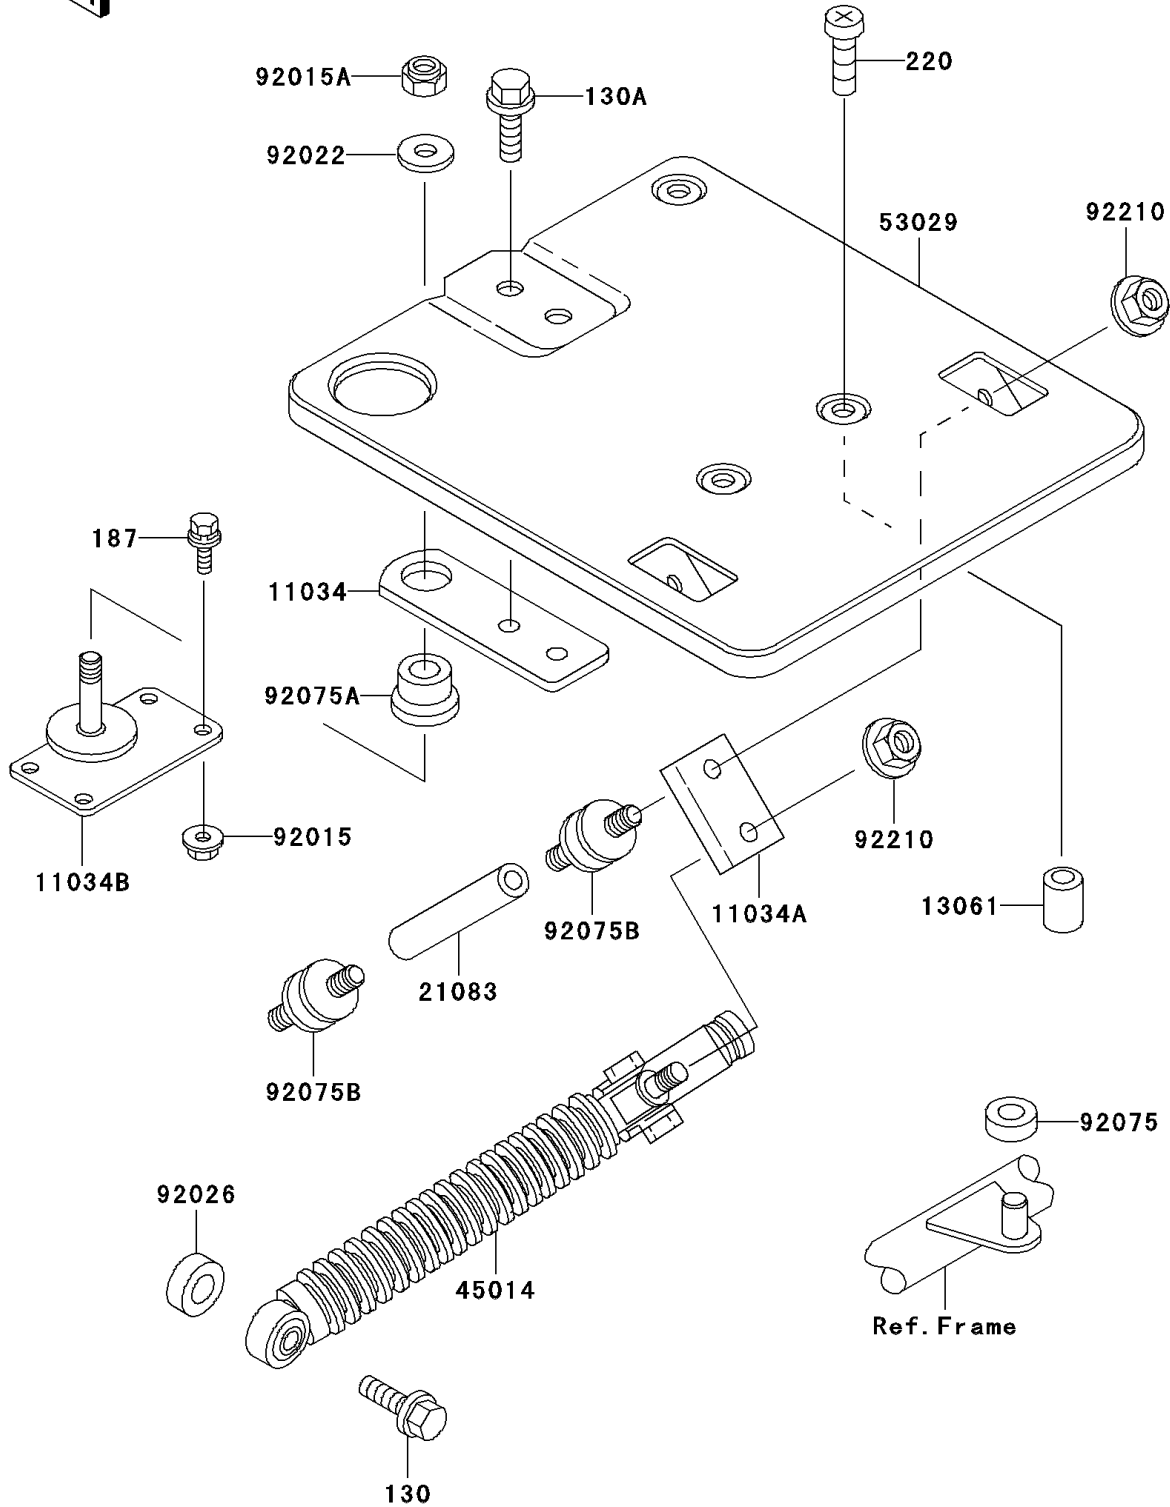

2005 Police 1000 PARTS DIAGRAM

Carrier(s)

F2520

2005 Police 1000 PARTS LIST

Carrier(s)

ITEM NAME	PART NUMBER	QUANTITY
BOLT-FLANGED (Ref # 130)	130C0835	1
BOLT-FLANGED,8X16,BLACK (Ref # 130A)	130J0816	2
BOLT-UPSET-WSP,6X22 (Ref # 187)	187C0622	4
SCREW-PAN-CROS,8X14 (Ref # 220)	220B0814	2
BRACKET,CARRIER,FR (Ref # 11034)	11034-4034	1
BRACKET,CARRIER SIDE DAMPER (Ref # 11034A)	11034-4103	1
BRACKET,FR CARRIER DAMPER (Ref # 11034B)	11034-4159	1
BOSS,CARRIER SPACER (Ref # 13061)	13061-4005	2
ARM,CARRIER DAMPER (Ref # 21083)	21083-4006	2
SHOCKABSORBER,RR (Ref # 45014)	45014-4005	1
CARRIER (Ref # 53029)	53029-4002	1
NUT,FLANGED,6MM (Ref # 92015)	92015-1078	2
NUT,LOCK,12MM,BLACK (Ref # 92015A)	92015-1190	1
WASHER (Ref # 92022)	92022-4002	1
SPACER (Ref # 92026)	92026-4003	1
DAMPER (Ref # 92075)	92075-203	1
DAMPER,CARRIER (Ref # 92075A)	92075-4006	1
DAMPER,CARRIER (Ref # 92075B)	92075-4040	4
NUT,FLANGED,8MM (Ref # 92210)	92210-0004	3