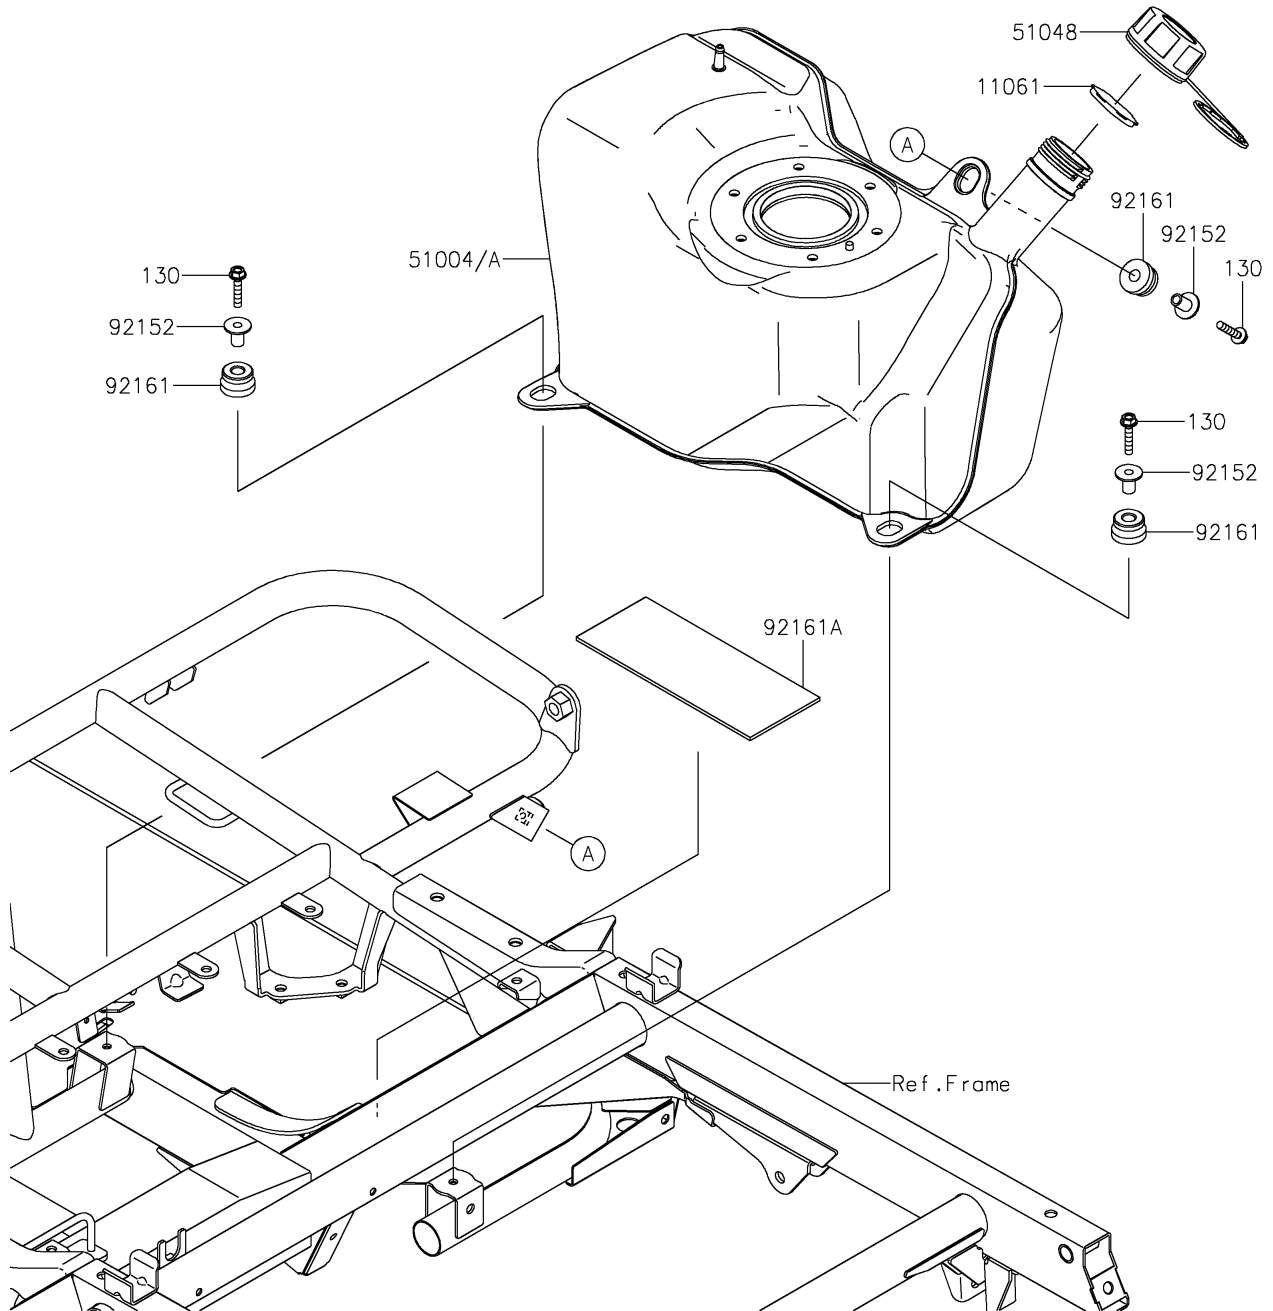

2020 MULE SX™ 4x4 XC FI PARTS DIAGRAM

Fuel Tank

F2410

2020 MULE SX™ 4x4 XC FI PARTS LIST

Fuel Tank

ITEM NAME	PART NUMBER	QUANTITY
GASKET,FUEL TANK CAP (Ref # 11061)	11061-0395	1
TANK-FUEL (Ref # 51004)	51004-0010	1
TANK-FUEL (Ref # 51004A)	51004-0030	1
CAP-ASSY-TANK,FUEL (Ref # 51048)	51048-0026	1
COLLAR,6.8X10X18.1 (Ref # 92152)	92152-1867	3
DAMPER,10X28X17 (Ref # 92161)	92161-1614	3
DAMPER,80X200X3.175 (Ref # 92161A)	92161-1645	1
BOLT-FLANGED,6X30 (Ref # 130)	130BA0630	3