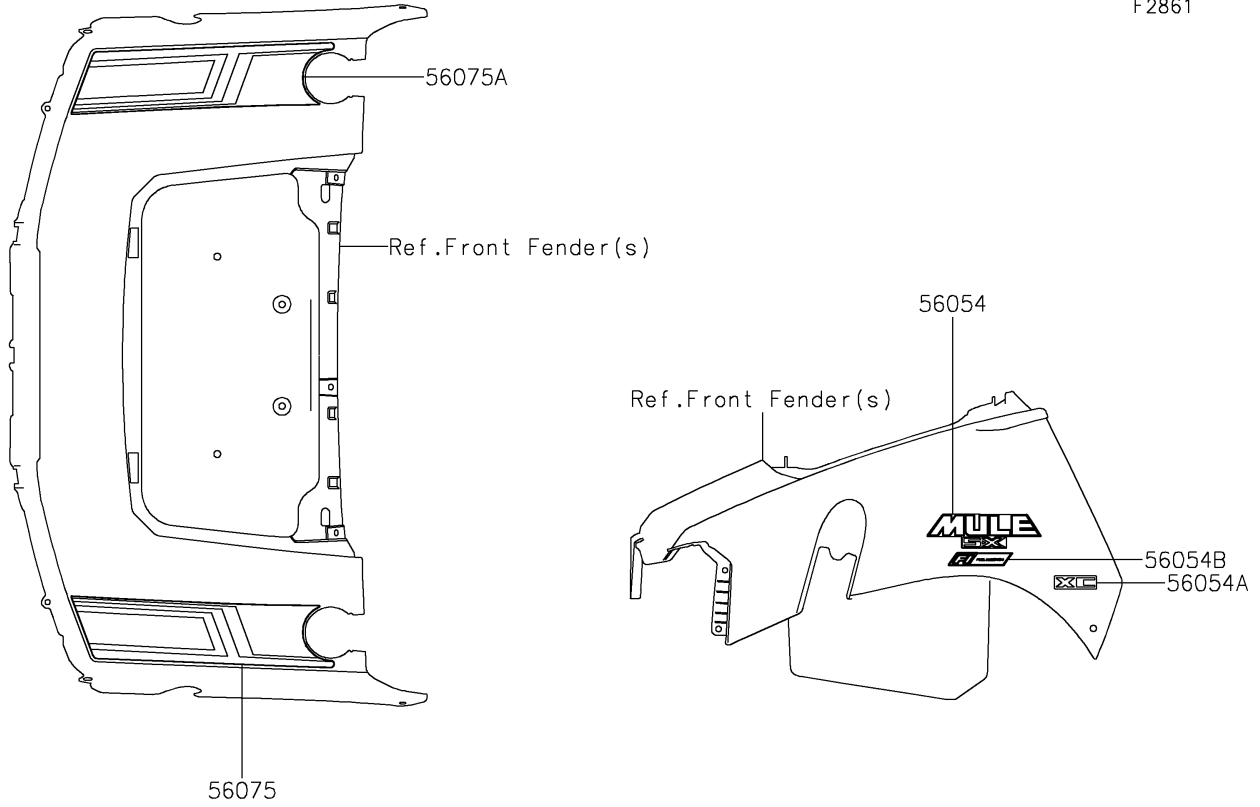

# 2019 MULE SX™ 4x4 XC FI PARTS DIAGRAM

Decals(Blue)

F2861

## 2019 MULE SX™ 4x4 XC FI PARTS LIST

Decals(Blue)

ITEM NAME	PART NUMBER	QUANTITY
MARK,KAWASAKI (Ref # 56052)	56052-1809	1
MARK,FR FENDER,MULE SX (Ref # 56054)	56054-2063	2
MARK,FR FENDER,XC (Ref # 56054A)	56054-2064	2
MARK,FR FENDER,FUEL INJECTION (Ref # 56054B)	56054-2459	2
PATTERN,FR FENDER,LH (Ref # 56075)	56075-2763	1
PATTERN,FR FENDER,RH (Ref # 56075A)	56075-2764	1
PATTERN,SIDE PLATE,LH (Ref # 56075B)	56075-2765	1
PATTERN,SIDE PLATE,RH (Ref # 56075C)	56075-2766	1