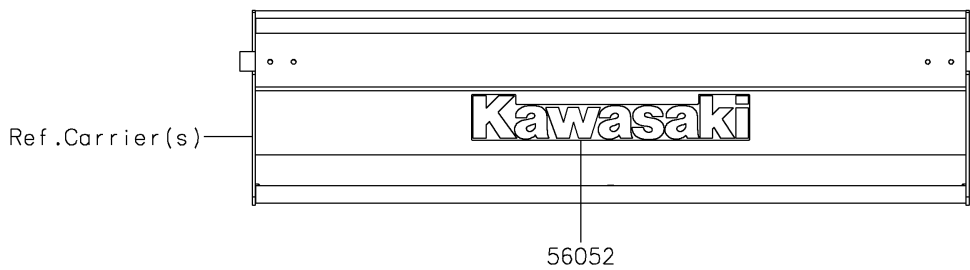

# 2019 MULE SX™ 4x4 XC FI PARTS DIAGRAM

Decals(Blue)

F2861

## 2019 MULE SX™ 4x4 XC FI PARTS LIST

Decals(Blue)

ITEM NAME	PART NUMBER	QUANTITY
MARK,KAWASAKI (Ref # 56052)	56052-1809	1
MARK,FR FENDER,MULE SX (Ref # 56054)	56054-2063	2
MARK,FR FENDER,XC (Ref # 56054A)	56054-2064	2
MARK,FR FENDER,FUEL INJECTION (Ref # 56054B)	56054-2459	2
PATTERN,FR FENDER,LH (Ref # 56075)	56075-2763	1
PATTERN,FR FENDER,RH (Ref # 56075A)	56075-2764	1
PATTERN,SIDE PLATE,LH (Ref # 56075B)	56075-2765	1
PATTERN,SIDE PLATE,RH (Ref # 56075C)	56075-2766	1