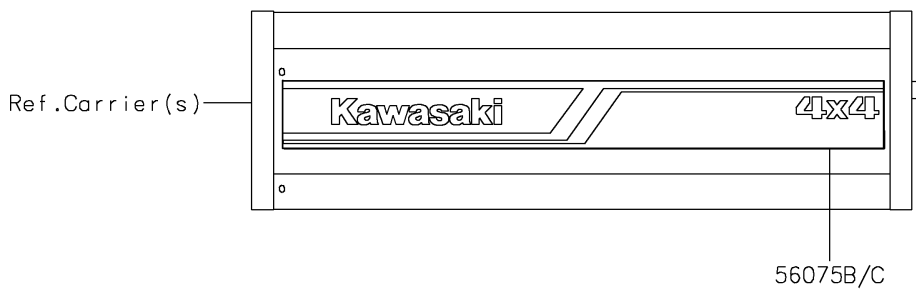

# 2019 MULE SX™ 4x4 XC FI PARTS DIAGRAM

Decals(Blue)

F2861

## 2019 MULE SX™ 4x4 XC FI PARTS LIST

Decals(Blue)

ITEM NAME	PART NUMBER	QUANTITY
MARK,KAWASAKI (Ref # 56052)	56052-1809	1
MARK,FR FENDER,MULE SX (Ref # 56054)	56054-2063	2
MARK,FR FENDER,XC (Ref # 56054A)	56054-2064	2
MARK,FR FENDER,FUEL INJECTION (Ref # 56054B)	56054-2459	2
PATTERN,FR FENDER,LH (Ref # 56075)	56075-2763	1
PATTERN,FR FENDER,RH (Ref # 56075A)	56075-2764	1
PATTERN,SIDE PLATE,LH (Ref # 56075B)	56075-2765	1
PATTERN,SIDE PLATE,RH (Ref # 56075C)	56075-2766	1