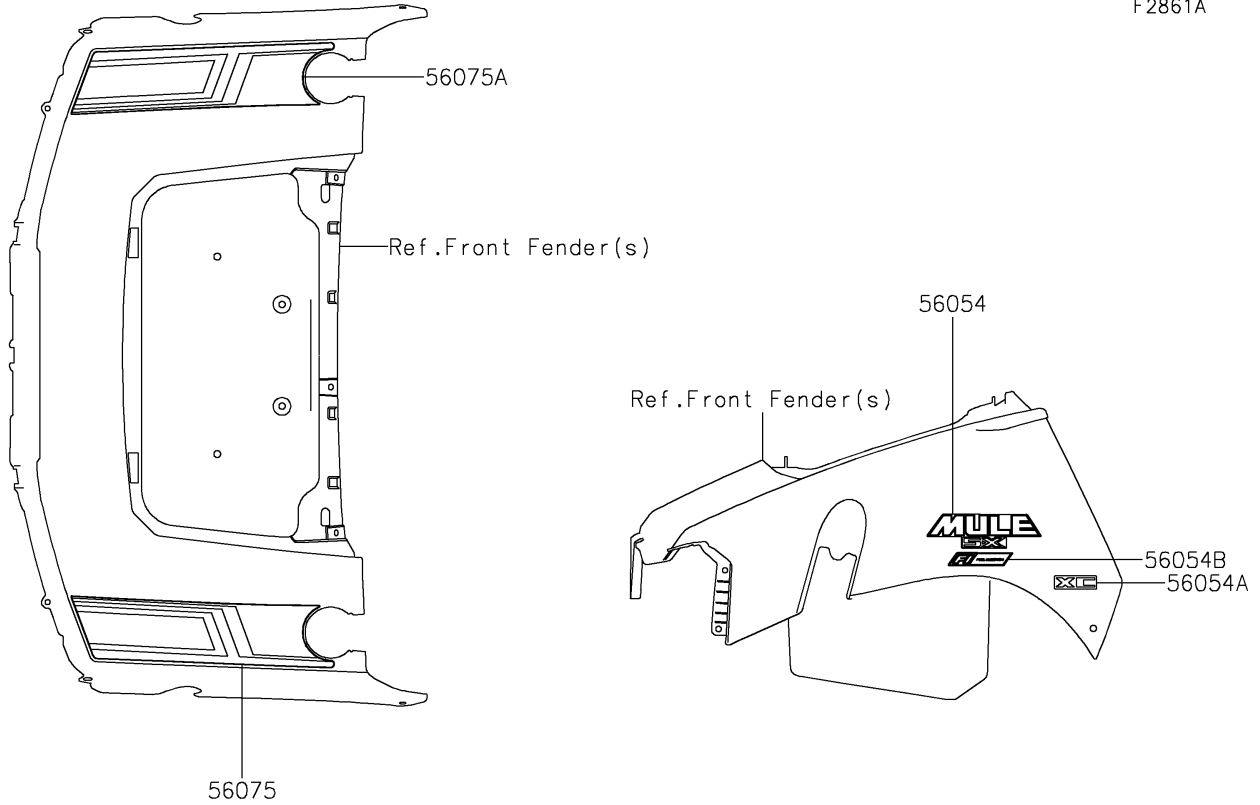

2020 MULE SX™ 4x4 XC FI PARTS DIAGRAM

Decals(Green)(RLF/RLS)(US)

F2861A

2020 MULE SX™ 4x4 XC FI PARTS LIST

Decals(Green)(RLF/RLS)(US)

ITEM NAME	PART NUMBER	QUANTITY
MARK,KAWASAKI (Ref # 56052)	56052-1809	1
MARK,FR FENDER,MULE SX (Ref # 56054)	56054-2063	2
MARK,FR FENDER,XC (Ref # 56054A)	56054-2064	2
MARK,FR FENDER,FUEL INJECTION (Ref # 56054B)	56054-2459	2
PATTERN,FR FENDER,LH (Ref # 56075)	56075-7974	1
PATTERN,FR FENDER,RH (Ref # 56075A)	56075-7975	1
PATTERN,SIDE PLATE,LH (Ref # 56075B)	56075-7976	1
PATTERN,SIDE PLATE,RH (Ref # 56075C)	56075-7977	1