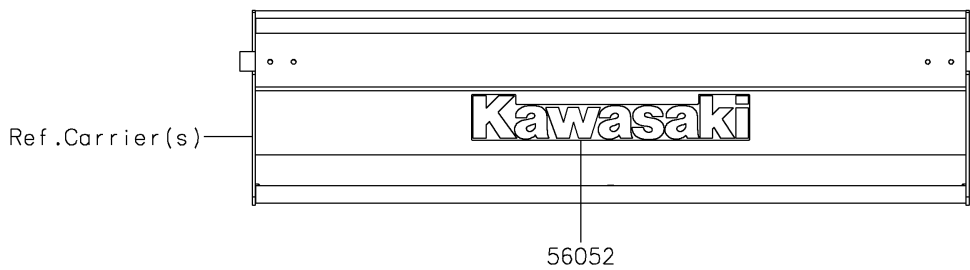

2020 MULE SX™ 4x4 XC FI PARTS DIAGRAM

Decals(Green)(RLF/RLS)(US)

F2861A

2020 MULE SX™ 4x4 XC FI PARTS LIST

Decals(Green)(RLF/RLS)(US)

ITEM NAME	PART NUMBER	QUANTITY
MARK,KAWASAKI (Ref # 56052)	56052-1809	1
MARK,FR FENDER,MULE SX (Ref # 56054)	56054-2063	2
MARK,FR FENDER,XC (Ref # 56054A)	56054-2064	2
MARK,FR FENDER,FUEL INJECTION (Ref # 56054B)	56054-2459	2
PATTERN,FR FENDER,LH (Ref # 56075)	56075-7974	1
PATTERN,FR FENDER,RH (Ref # 56075A)	56075-7975	1
PATTERN,SIDE PLATE,LH (Ref # 56075B)	56075-7976	1
PATTERN,SIDE PLATE,RH (Ref # 56075C)	56075-7977	1