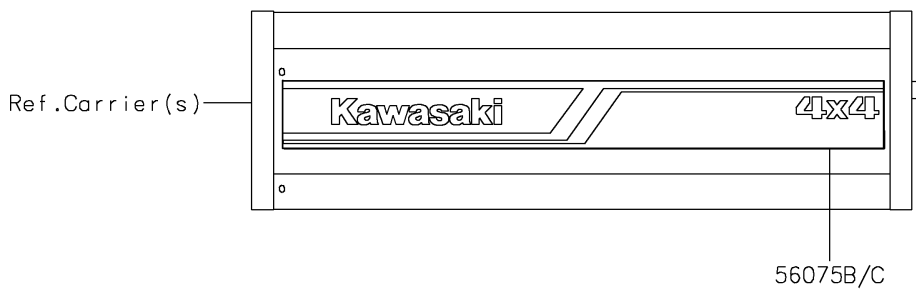

2020 MULE SX™ 4x4 XC FI PARTS DIAGRAM

Decals(Green)(RLF/RLS)(US)

F2861A

2020 MULE SX™ 4x4 XC FI PARTS LIST

Decals(Green)(RLF/RLS)(US)

ITEM NAME	PART NUMBER	QUANTITY
MARK,KAWASAKI (Ref # 56052)	56052-1809	1
MARK,FR FENDER,MULE SX (Ref # 56054)	56054-2063	2
MARK,FR FENDER,XC (Ref # 56054A)	56054-2064	2
MARK,FR FENDER,FUEL INJECTION (Ref # 56054B)	56054-2459	2
PATTERN,FR FENDER,LH (Ref # 56075)	56075-7974	1
PATTERN,FR FENDER,RH (Ref # 56075A)	56075-7975	1
PATTERN,SIDE PLATE,LH (Ref # 56075B)	56075-7976	1
PATTERN,SIDE PLATE,RH (Ref # 56075C)	56075-7977	1