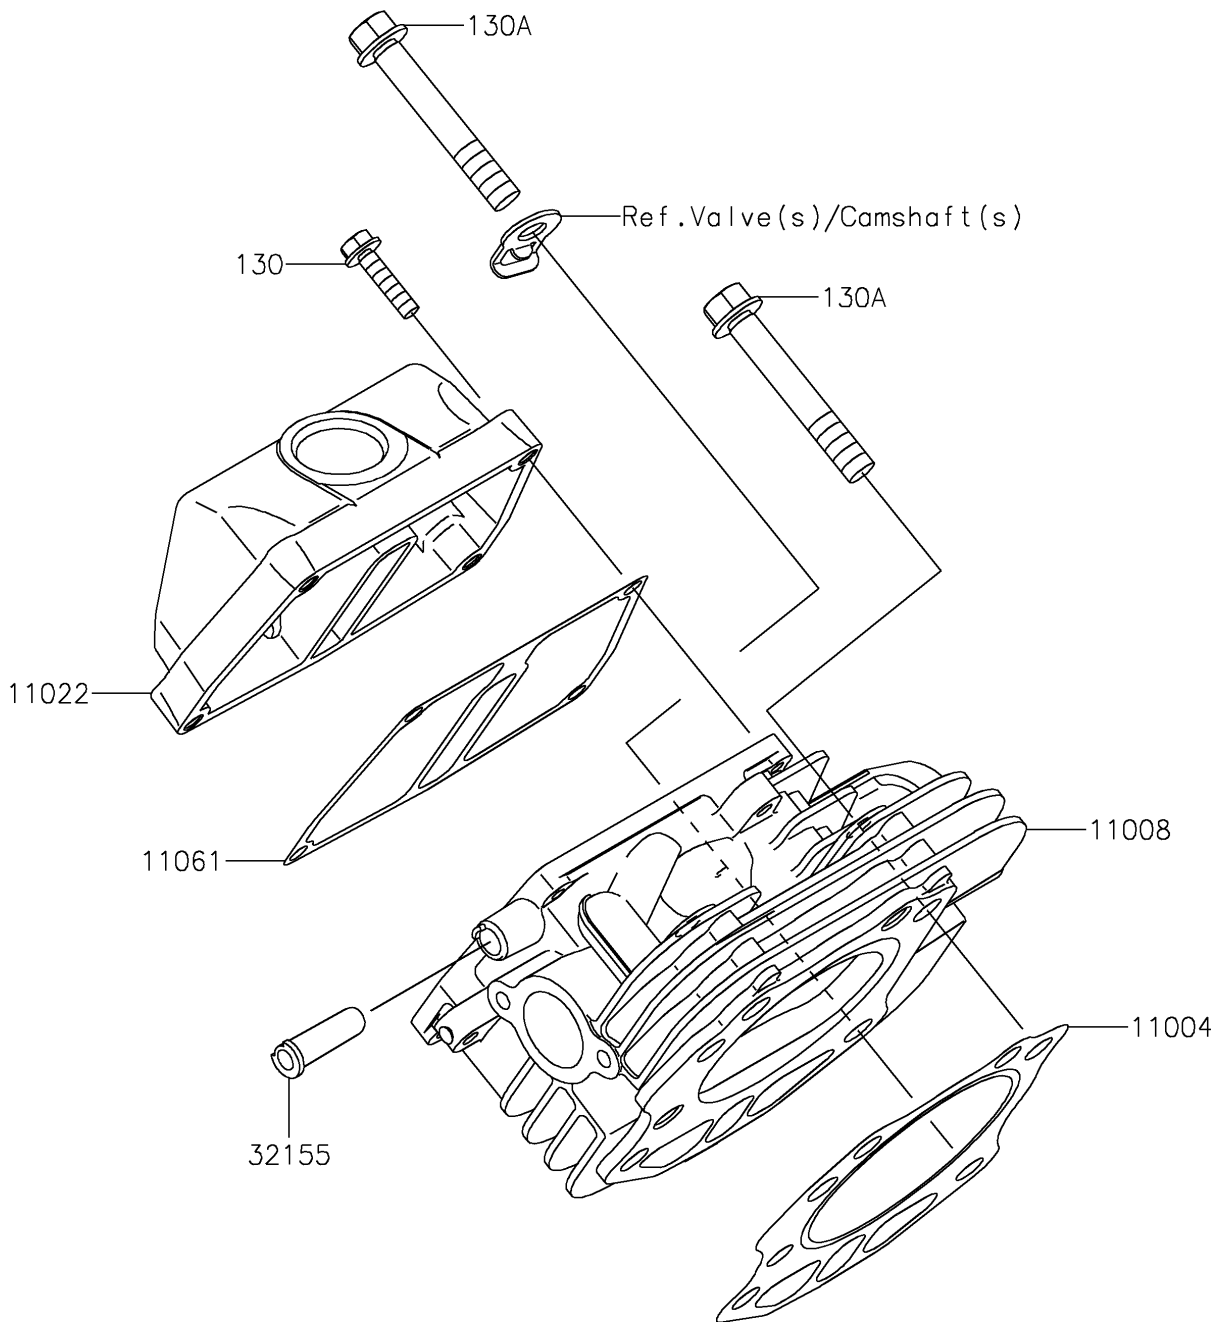

# 2019 MULE SX™ 4x4 XC CAMO FI PARTS DIAGRAM

Cylinder Head

E1111

# 2019 MULE SX™ 4x4 XC CAMO FI PARTS LIST

Cylinder Head

ITEM NAME	PART NUMBER	QUANTITY
-----------	-------------	----------