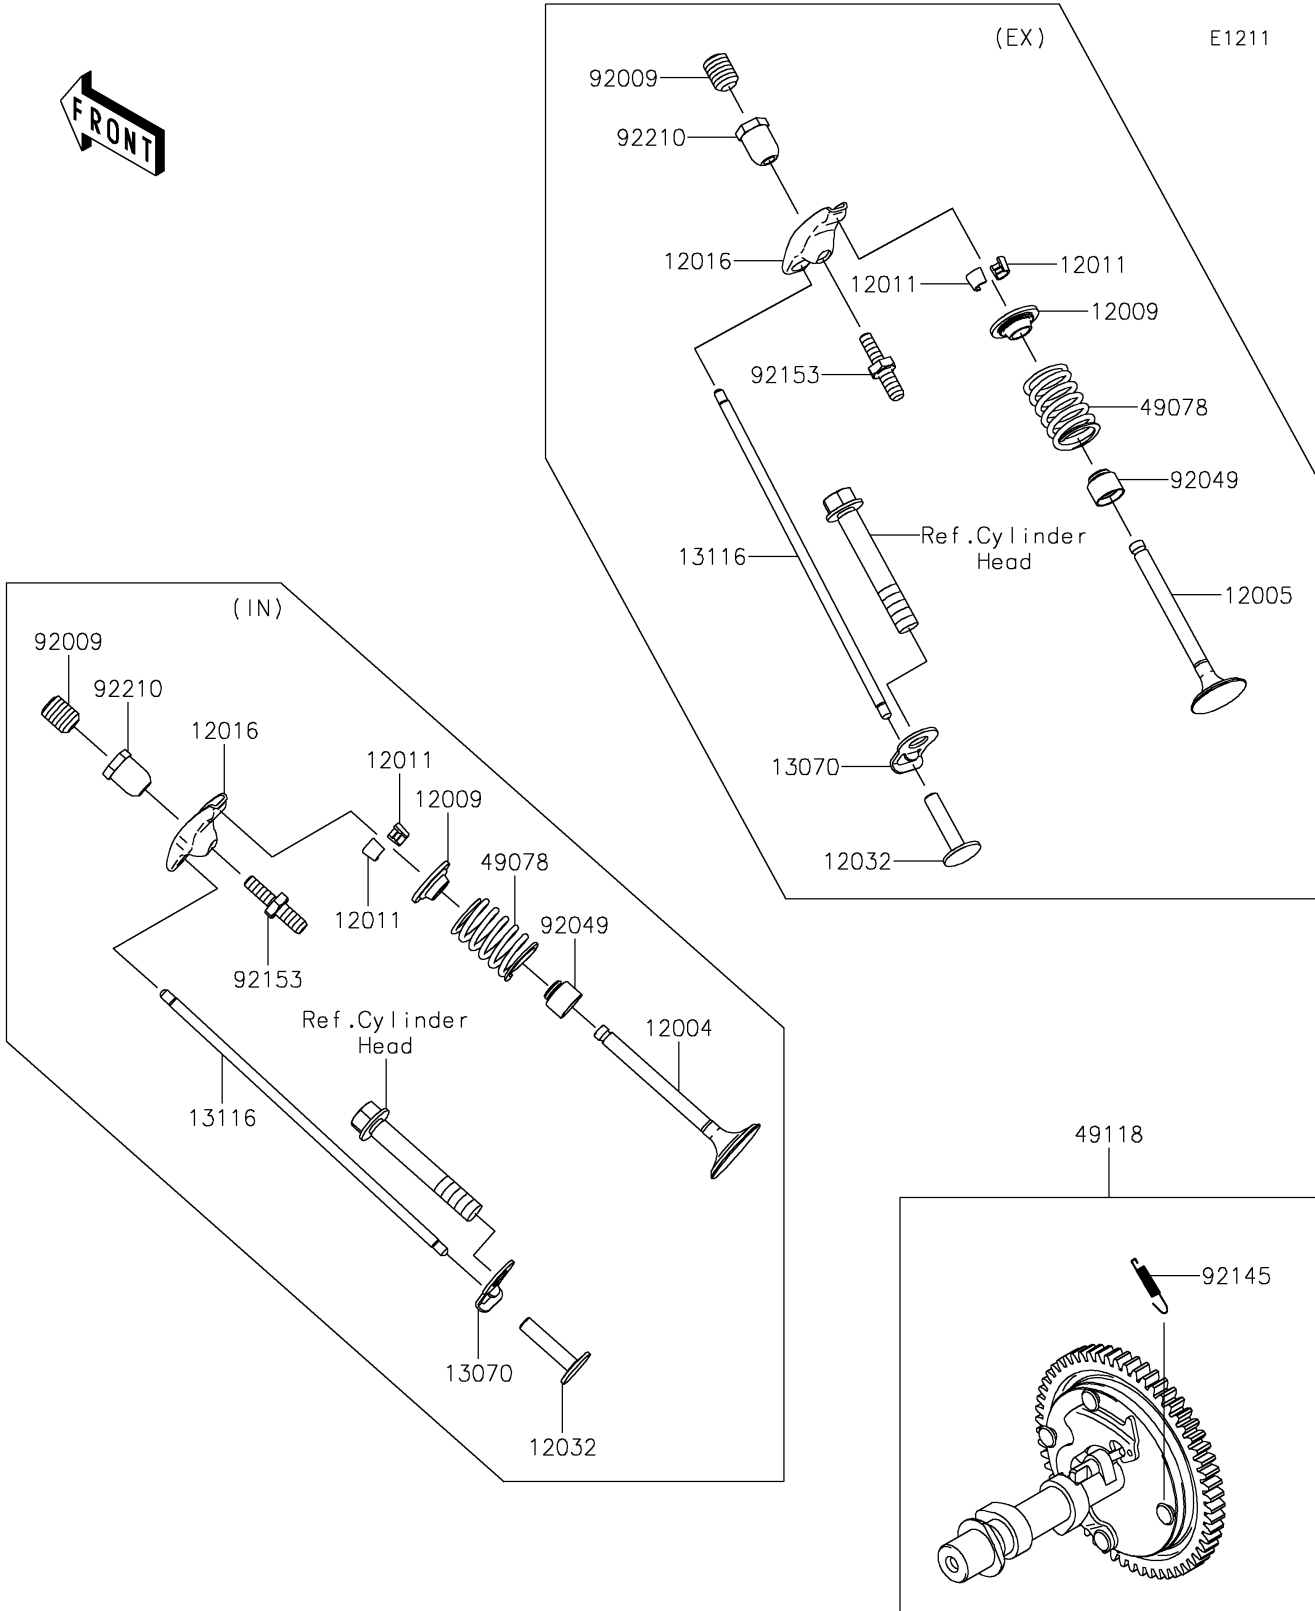

2020 MULE SX™ 4x4 XC CAMO FI PARTS DIAGRAM

Valve(s)/Camshaft(s)

2020 MULE SX™ 4x4 XC CAMO FI PARTS LIST

Valve(s)/Camshaft(s)

ITEM NAME	PART NUMBER	QUANTITY
VALVE-INTAKE (Ref # 12004)	12004-7004	1
VALVE-EXHAUST (Ref # 12005)	12005-7013	1
RETAINER-VALVE SPRING (Ref # 12009)	12009-7004	2
COLLET (Ref # 12011)	12011-2052	4
ARM-ROCKER (Ref # 12016)	12016-7007	2
TAPPET (Ref # 12032)	12032-7001	2
GUIDE,ROD-PUSH (Ref # 13070)	13070-7012	2
ROD-PUSH (Ref # 13116)	13116-7004	2
SPRING-ENGINE VALVE (Ref # 49078)	49078-7003	2
CAMSHAFT-COMP (Ref # 49118)	49118-0873	1
SCREW (Ref # 92009)	92009-2341	2
SEAL-OIL,7X15X13 (Ref # 92049)	92049-7020	2
SPRING (Ref # 92145)	92145-1653	1
BOLT (Ref # 92153)	92153-7019	2
NUT,M6 (Ref # 92210)	92210-7033	2