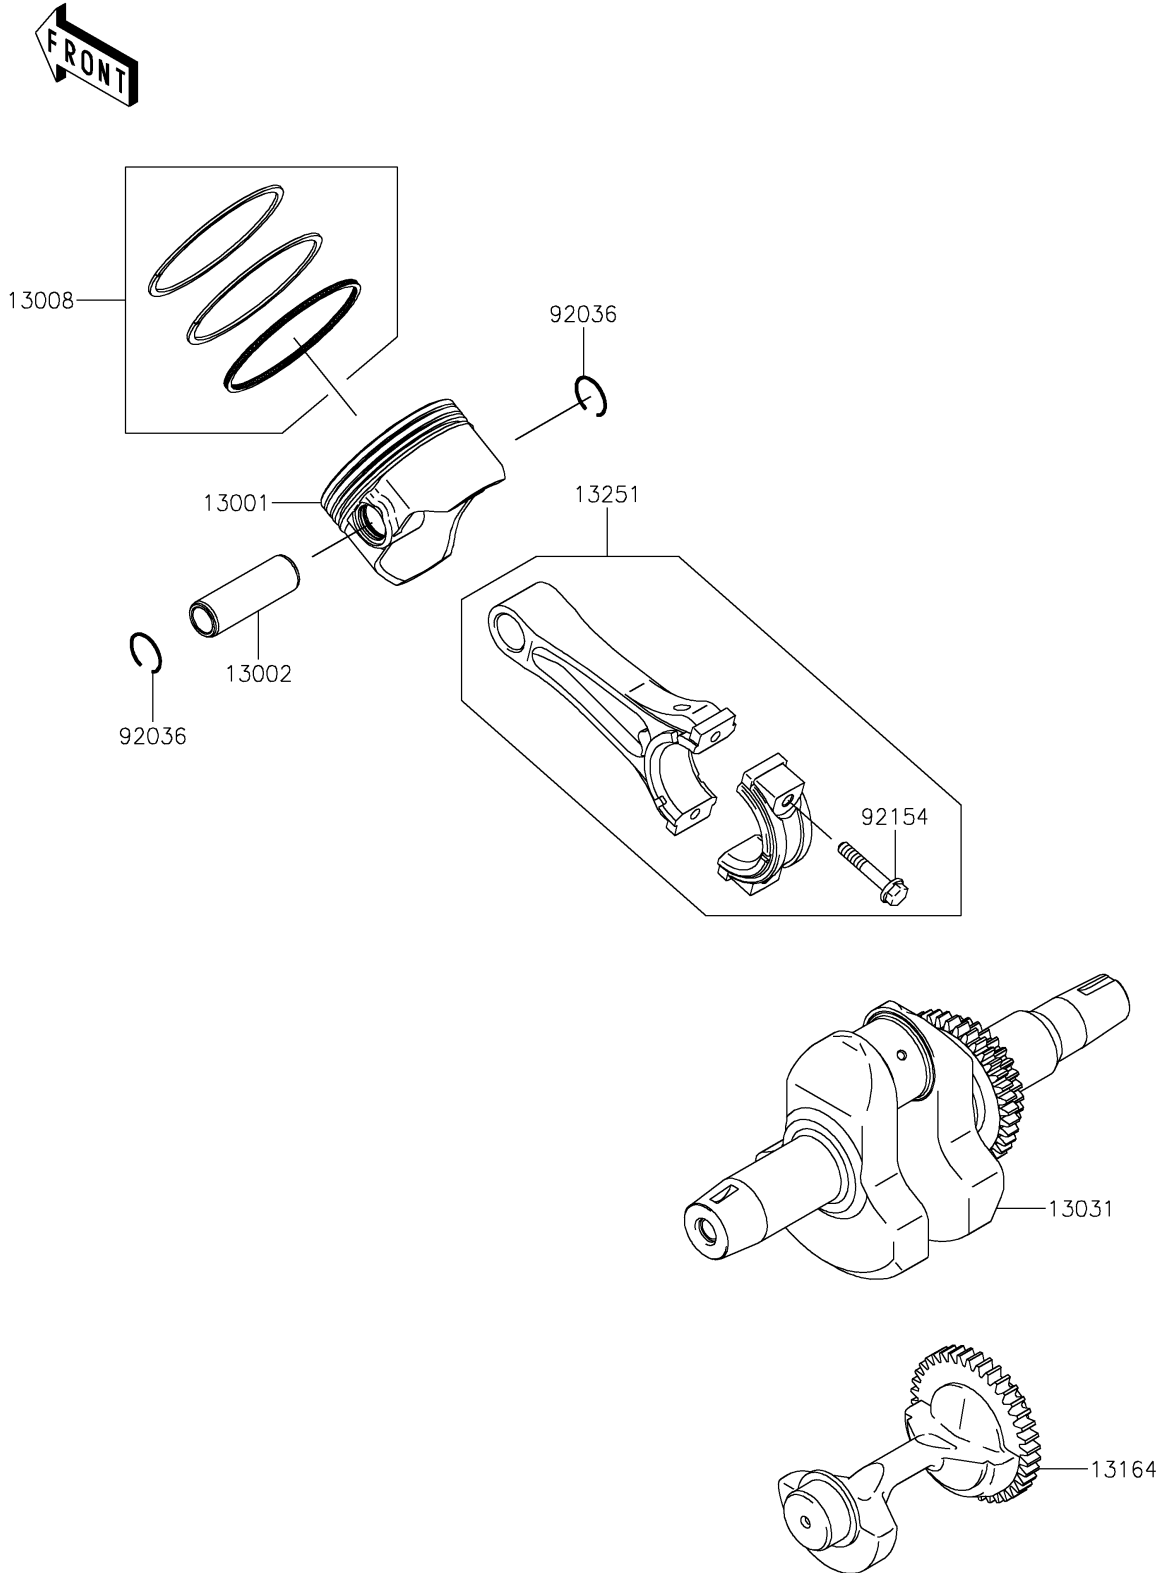

2020 MULE SX™ 4x4 XC CAMO FI PARTS DIAGRAM

Crankshaft/Piston(s)

E1320

2020 MULE SX™ 4x4 XC CAMO FI PARTS LIST

Crankshaft/Piston(s)

ITEM NAME	PART NUMBER	QUANTITY
PISTON-ENGINE (Ref # 13001)	13001-7013	1
PIN-PISTON (Ref # 13002)	13002-7003	1
RING-SET-PISTON (Ref # 13008)	13008-6063	1
CRANKSHAFT-COMP (Ref # 13031)	13031-0760	1
BALANCER-COMP (Ref # 13164)	13164-0012	1
ROD-ASSY-CONNECTING (Ref # 13251)	13251-0049	1
RING-SNAP,PISTON PIN (Ref # 92036)	92036-008	2
BOLT,6X35 (Ref # 92154)	92154-2842	2