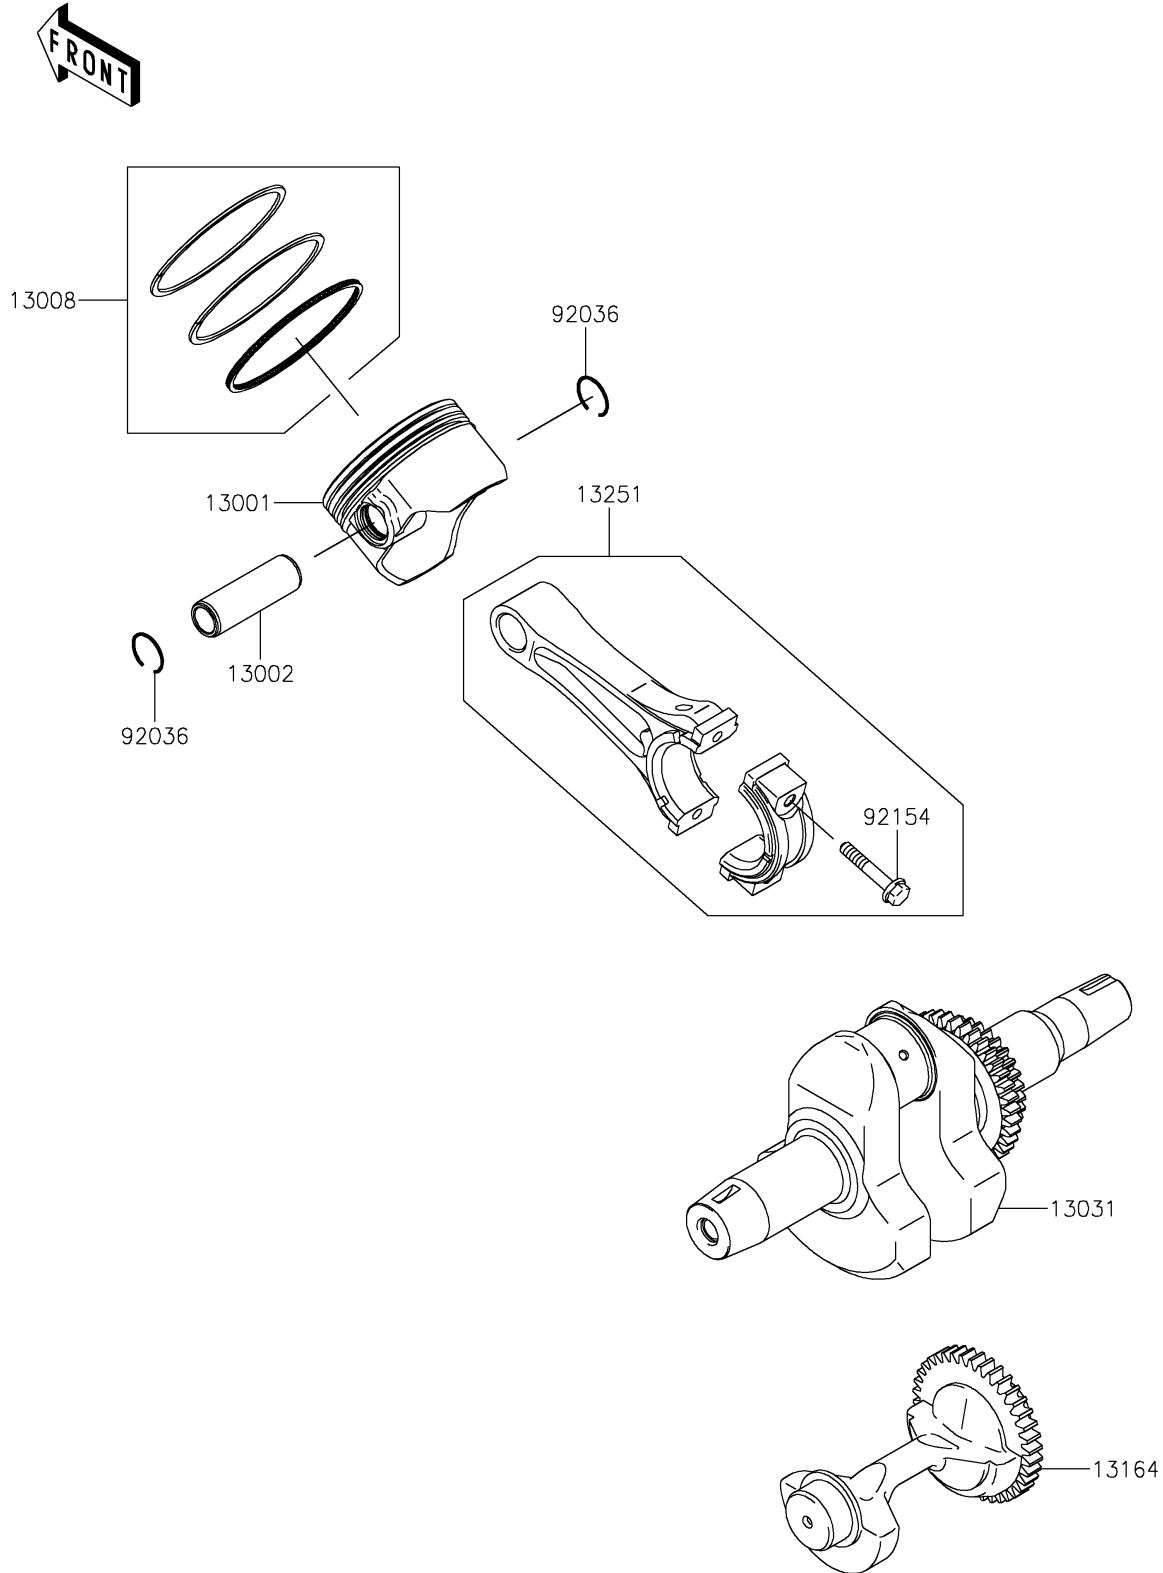

2020 MULE SX™ 4x4 XC CAMO FI PARTS DIAGRAM

Crankshaft/Piston(s)

E1320

2020 MULE SX™ 4x4 XC CAMO FI PARTS LIST

Crankshaft/Piston(s)

ITEM NAME	PART NUMBER	QUANTITY
PISTON-ENGINE (Ref # 13001)	13001-7013	1
PIN-PISTON (Ref # 13002)	13002-7003	1
RING-SET-PISTON (Ref # 13008)	13008-6063	1
CRANKSHAFT-COMP (Ref # 13031)	13031-0760	1
BALANCER-COMP (Ref # 13164)	13164-0012	1
ROD-ASSY-CONNECTING (Ref # 13251)	13251-0049	1
RING-SNAP,PISTON PIN (Ref # 92036)	92036-008	2
BOLT,6X35 (Ref # 92154)	92154-2842	2