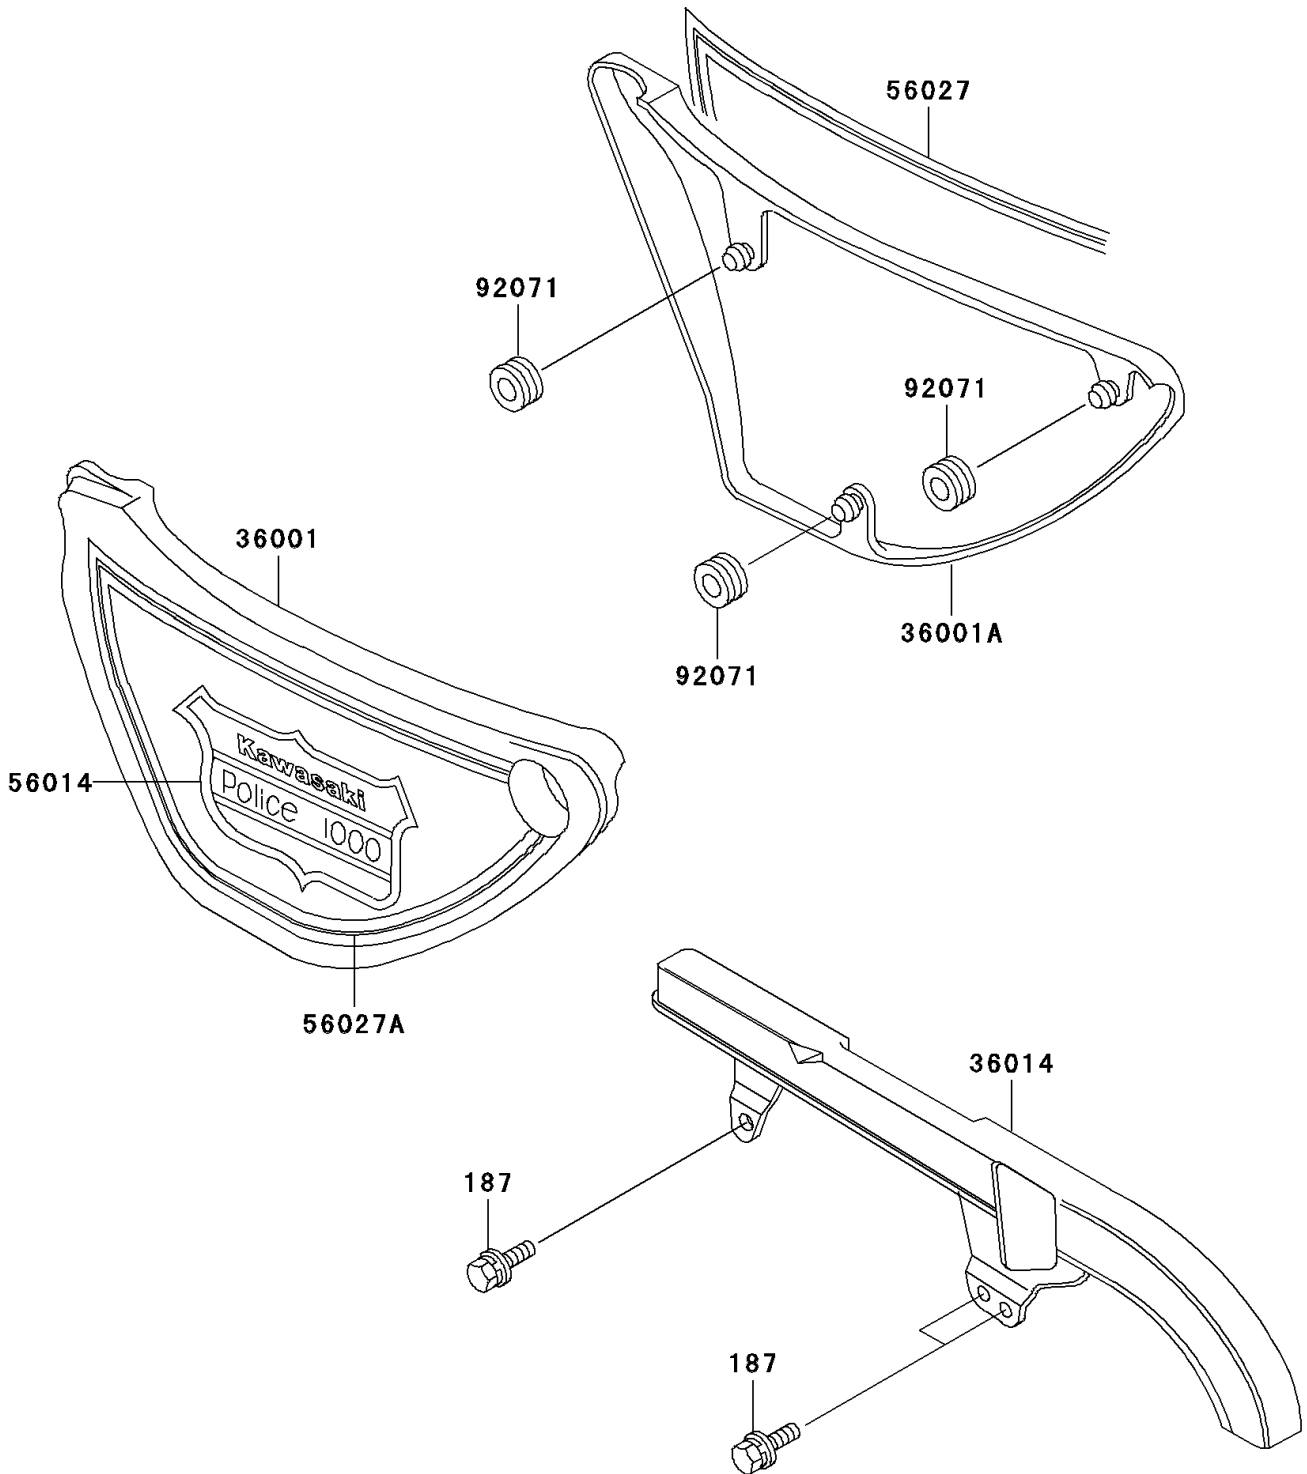

2001 Police 1000 PARTS DIAGRAM

Side Covers/Chain Cover(P20)

F2610

2001 Police 1000 PARTS LIST

Side Covers/Chain Cover(P20)

ITEM NAME	PART NUMBER	QUANTITY
BOLT-UPSET-WSP (Ref # 187)	187B0616	3
COVER-SIDE,LH,J.WHITE (Ref # 36001)	36001-1110-8C	1
COVER-SIDE,RH,J.WHITE (Ref # 36001A)	36001-1111-8C	1
CASE-CHAIN (Ref # 36014)	36014-1034	1
EMBLEM,SIDE COVER (Ref # 56014)	56014-4020	2
PATTERN,SIDE COVER,RH (Ref # 56027)	56027-4075	1
PATTERN,SIDE COVER,LH (Ref # 56027A)	56027-4076	1
GROMMET (Ref # 92071)	92071-056	6