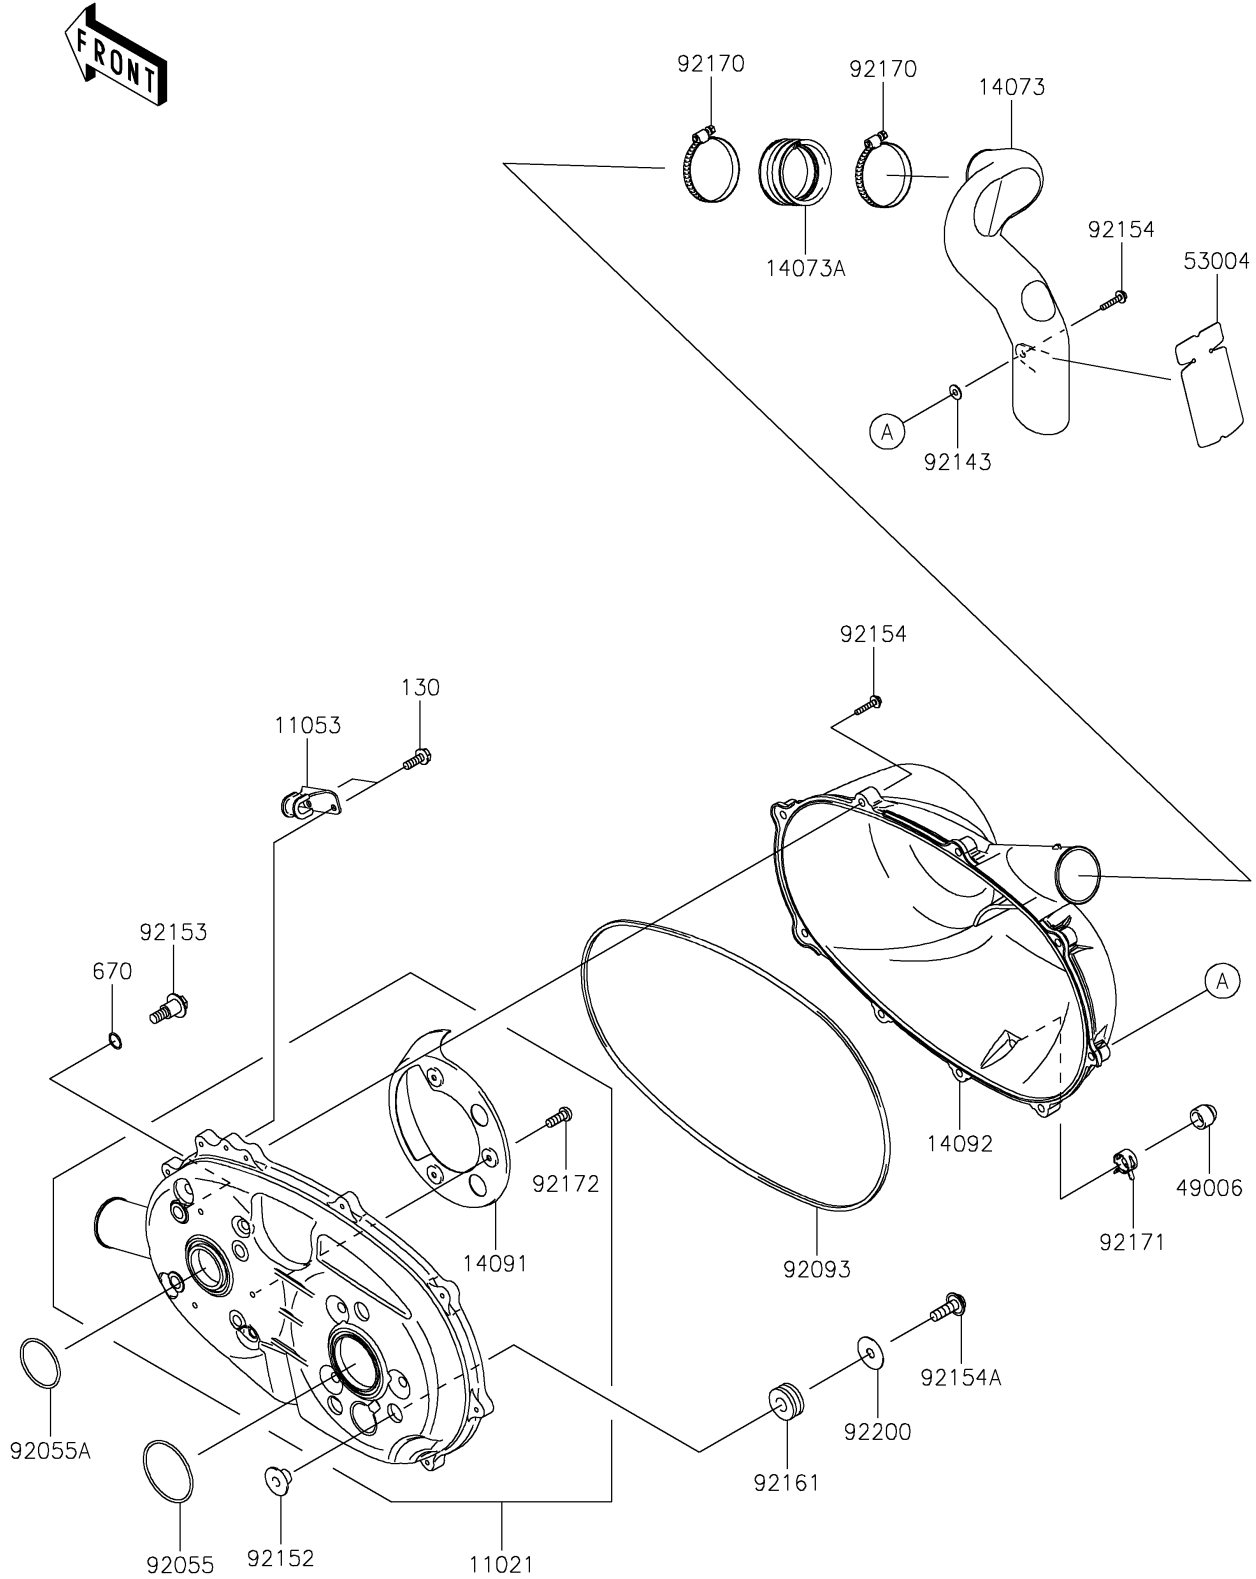

# 2019 MULE SX™ 4x4 XC CAMO FI PARTS DIAGRAM

Converter Cover

E1393

# 2019 MULE SX™ 4x4 XC CAMO FI PARTS LIST

Converter Cover

ITEM NAME	PART NUMBER	QUANTITY
-----------	-------------	----------