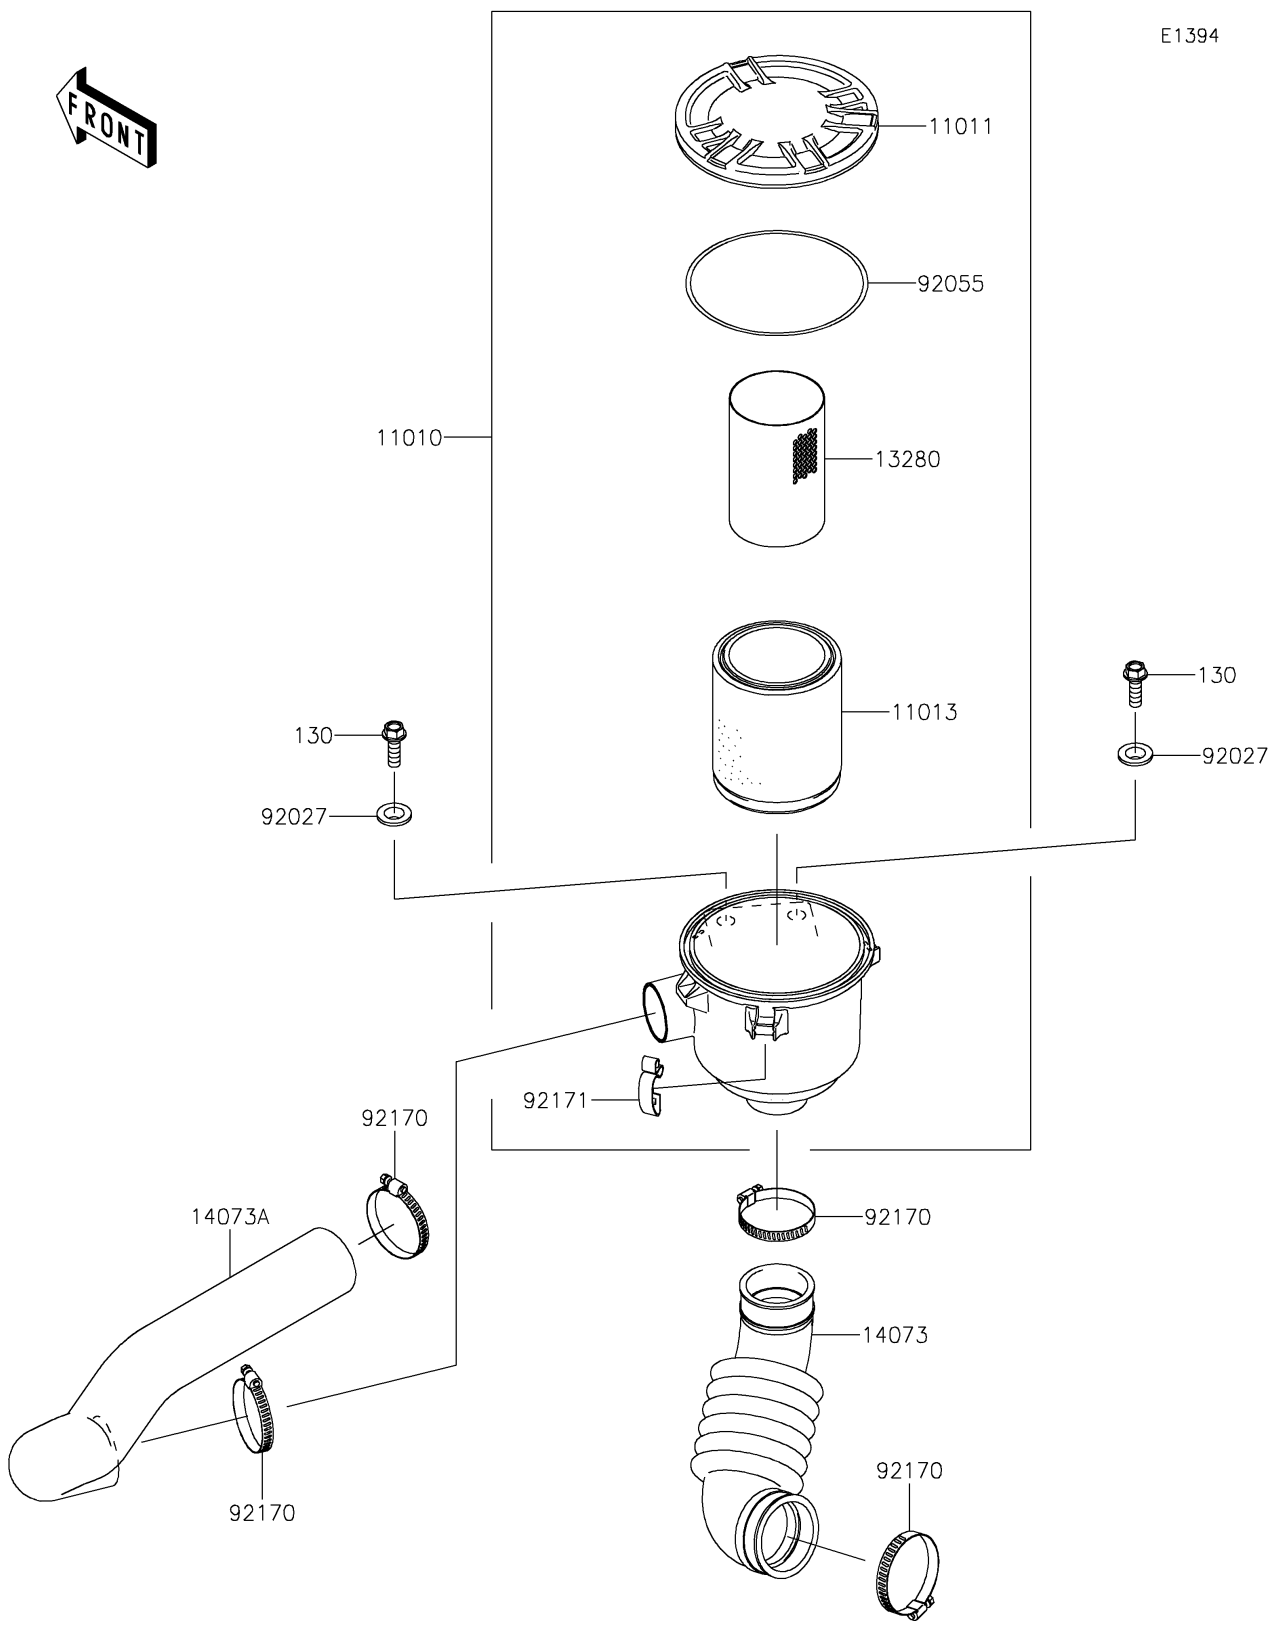

2019 MULE SX™ 4x4 XC CAMO FI PARTS DIAGRAM

Air Cleaner-Belt Converter

E1394

2019 MULE SX™ 4x4 XC CAMO FI PARTS LIST

Air Cleaner-Belt Converter

ITEM NAME	PART NUMBER	QUANTITY
FILTER-ASSY-AIR (Ref # 11010)	11010-0172	1
CASE-AIR FILTER,CAP (Ref # 11011)	11011-0135	1
ELEMENT-AIR FILTER (Ref # 11013)	11013-0037	1
HOLDER (Ref # 13280)	13280-0312	1
DUCT,AIR FILTER-CASE (Ref # 14073)	14073-0061	1
DUCT,BAR-AIR FILTER (Ref # 14073A)	14073-0892	1
COLLAR (Ref # 92027)	92027-1354	2
RING-O,122X4 (Ref # 92055)	92055-0167	1
CLAMP (Ref # 92170)	92170-1674	4
CLAMP (Ref # 92171)	92171-0225	3
BOLT-FLANGED,8X25 (Ref # 130)	130BA0825	2